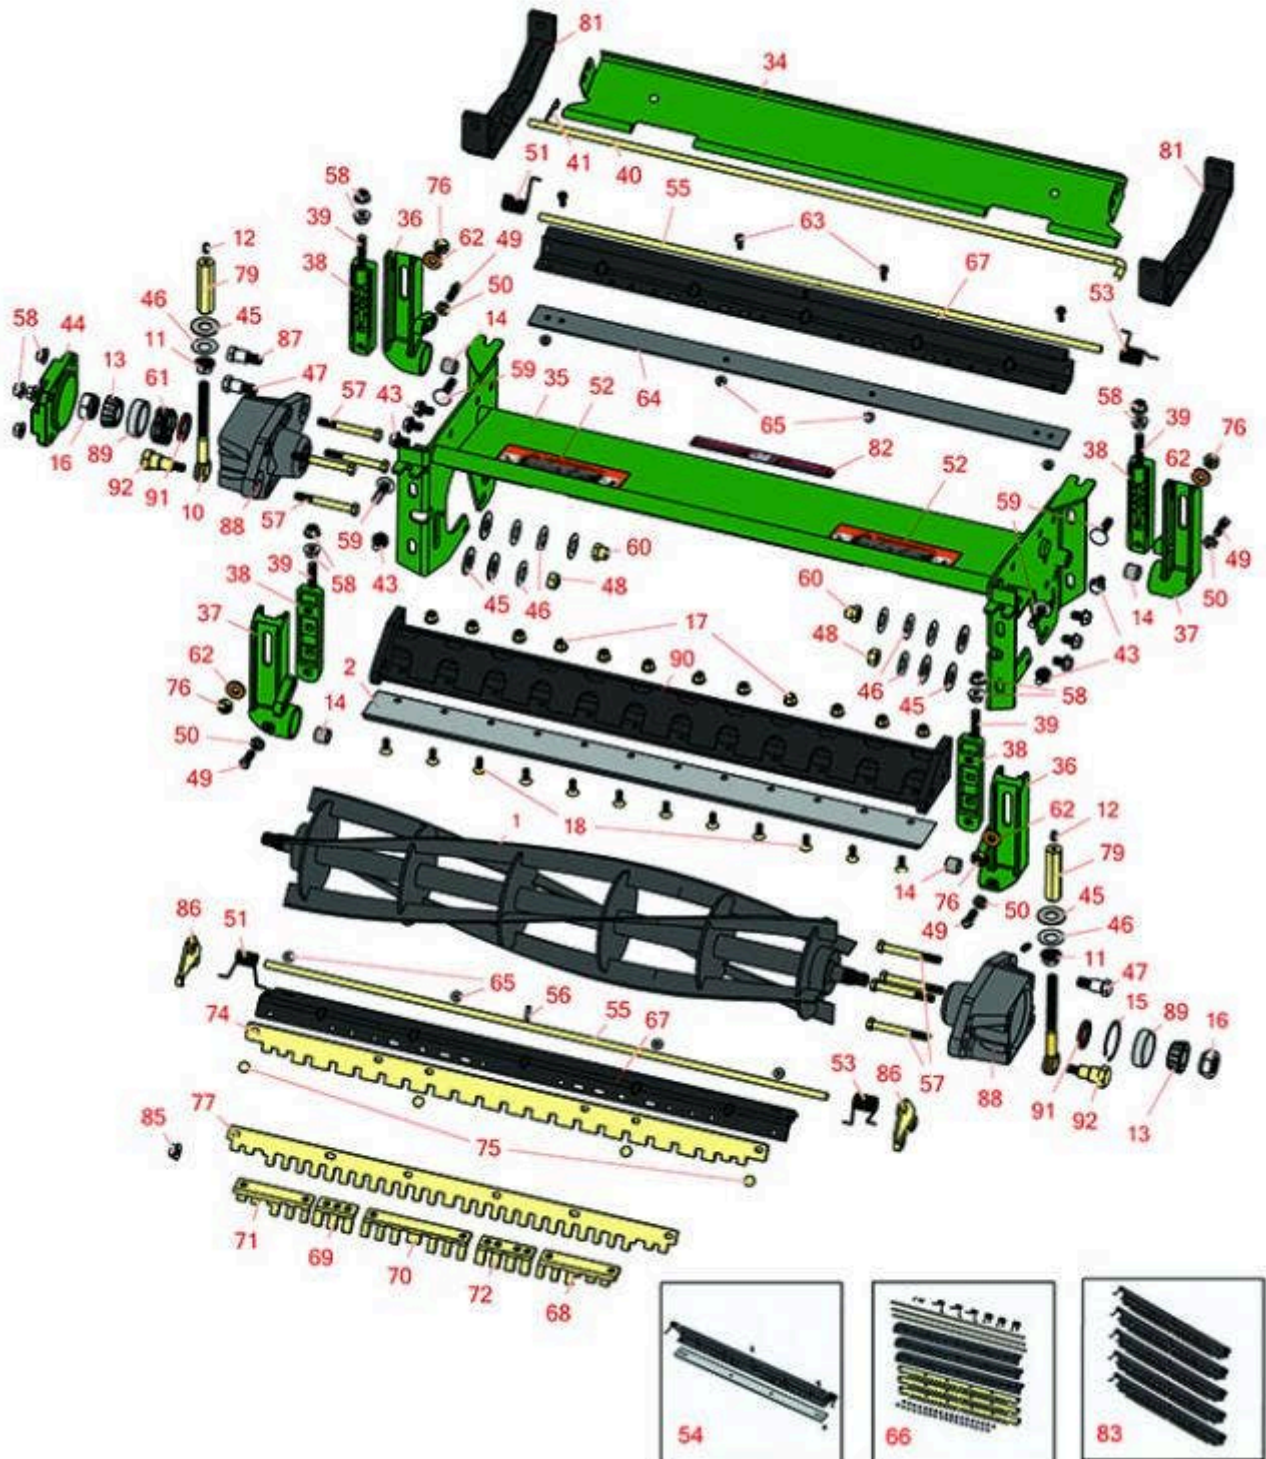

Replaces John Deere 2653B Reel Mower

Parts

Cutting Unit - Serial up to 030000

Reel & Bedknife

All original equipment manufacturers names and part numbers are used for identification purposes only, and we are in no way implying that our products are original equipment parts. Prices subject to change without notice.

Replaces John Deere 2653B Reel Mower Parts

Cutting Unit - Serial up to 030000
Reel & Bedknife

Item No	R&R Part No.	OEM Part No.	Description	Qty Req	Order Quantity
---------	--------------	--------------	-------------	---------	----------------

R&R Reels, Lifetime Guaranteed

1	RAET11157	AET11157, AMT2868, AMT2870	Reel - 5 Blade	1	
---	------------------	----------------------------------	----------------	---	--

Tech Note: Fits 26" 2653:

1	RAET11158	AET11158, AMT2869	Reel - 8 Blade	1	
---	------------------	----------------------	----------------	---	--

Tech Note: Fits 26" 2653:

1	RAMT1015	AMT1015	Reel - 5 Blade	1	
---	-----------------	---------	----------------	---	--

Tech Note: Fits 26" 2653A & 2653B:

1	RAMT1016	AMT1016, AMT2871	Reel - 8 Blade	1	
---	-----------------	---------------------	----------------	---	--