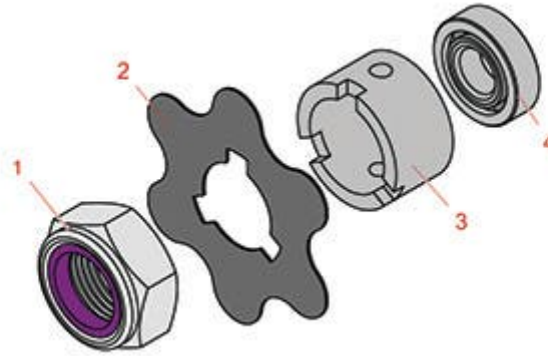

Replaces John Deere 7500 Reel Mower

Parts

Cutting Unit - Serial up to 020000

Fairway Tender

All original equipment manufacturers names and part numbers are used for identification purposes only, and we are in no way implying that our products are original equipment parts. Prices subject to change without notice.

Replaces John Deere 7500 Reel Mower Parts

*Cutting Unit - Serial up to 020000
Fairway Tender*

Item No	R&R Part No.	OEM Part No.	Description	Qty Req	Order Quantity
1	RN198341	N198341	Nut - Nyloc 7/8-14	1	
2	RMT2624	MT2624	Knife - Greens Conditioner	38	
3	RET14917	ET14917	Spacer	1	
4	RET16026	ET16026	Bearing	4	