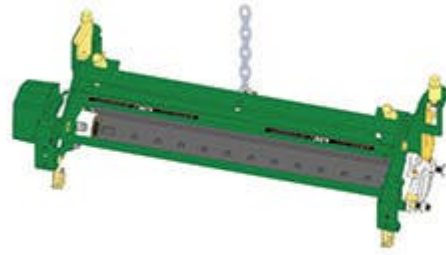

# Replaces John Deere 7500 Reel Mower Parts

*Cutting Unit - Serial up to 020000*  
*Complete Cutting Unit*

All original equipment manufacturers names and part numbers are used for identification purposes only, and we are in no way implying that our products are original equipment parts. Prices subject to change without notice.

# Replaces John Deere 7500 Reel Mower Parts

Cutting Unit - Serial up to 020000  
Complete Cutting Unit

Item No	R&R Part No.	OEM Part No.	Description	Qty Req	Order Quantity
---------	--------------	--------------	-------------	---------	----------------

## Standard Cutting Unit

1	<b>R130120</b>	BM18973	Complete Standard Cutting Unit	0	
---	----------------	---------	--------------------------------	---	--

*Tech Note: R&R Cutting Units Complete with RAET10826 9 Blade Reel, RET14402 Thin Bedknife, RAMT1061 Grooved Front Roller & RAMT1060 Solid Rear Roller:*