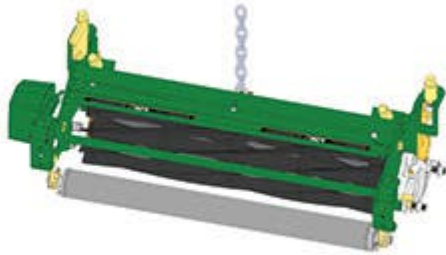

# Replaces John Deere 7500 Reel Mower Parts

*Cutting Unit - Serial up to 020000*  
*Complete Cutting Unit*

All original equipment manufacturers names and part numbers are used for identification purposes only, and we are in no way implying that our products are original equipment parts. Prices subject to change without notice.

# Replaces John Deere 7500 Reel Mower Parts

Cutting Unit - Serial up to 020000  
Complete Cutting Unit

Item No	R&R Part No.	OEM Part No.	Description	Qty Req	Order Quantity
---------	--------------	--------------	-------------	---------	----------------