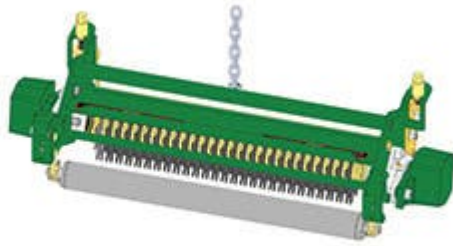

# Replaces John Deere 7500 Reel Mower

## Parts

*Verti-Cut Unit - Serial up to 020000*

*Complete Verti-Cut Unit*

All original equipment manufacturers names and part numbers are used for identification purposes only, and we are in no way implying that our products are original equipment parts. Prices subject to change without notice.

# Replaces John Deere 7500 Reel Mower Parts

Verti-Cut Unit - Serial up to 020000  
Complete Verti-Cut Unit

Item No	R&R Part No.	OEM Part No.	Description	Qty Req	Order Quantity
---------	--------------	--------------	-------------	---------	----------------

## Complete Verti-Cut Unit

1	<b>R130125</b>	BM19916	Complete Standard Verti-Cut Unit	3	
---	----------------	---------	----------------------------------	---	--

*Tech Note: R&R Verti-Cut Units Complete with RAMT2703 Verti-Cut Blades, RAET10111 Solid Front Roller & RAMT1060 Solid Rear Roller:*