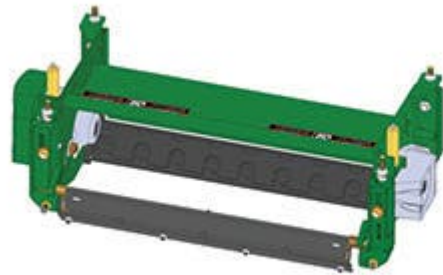

# Replaces John Deere 7700 Reel Mower Parts

*Cutting Unit - Serial up to 020000*  
*Complete Cutting Unit*

All original equipment manufacturers names and part numbers are used for identification purposes only, and we are in no way implying that our products are original equipment parts. Prices subject to change without notice.

# Replaces John Deere 7700 Reel Mower Parts

Cutting Unit - Serial up to 020000  
Complete Cutting Unit

Item No	R&R Part No.	OEM Part No.	Description	Qty Req	Order Quantity
---------	--------------	--------------	-------------	---------	----------------

## Standard Cutting Unit

1	<b>RBM17667</b>	BM17667	Complete Standard Cutting Unit	0	
---	-----------------	---------	--------------------------------	---	--

*Tech Note: R&R Cutting Units Complete with: RAET11159 8 Blade Reel; RET17751 Bedknife - 12mm HOC and RAET11263 Front & Rear Solid Rollers:*