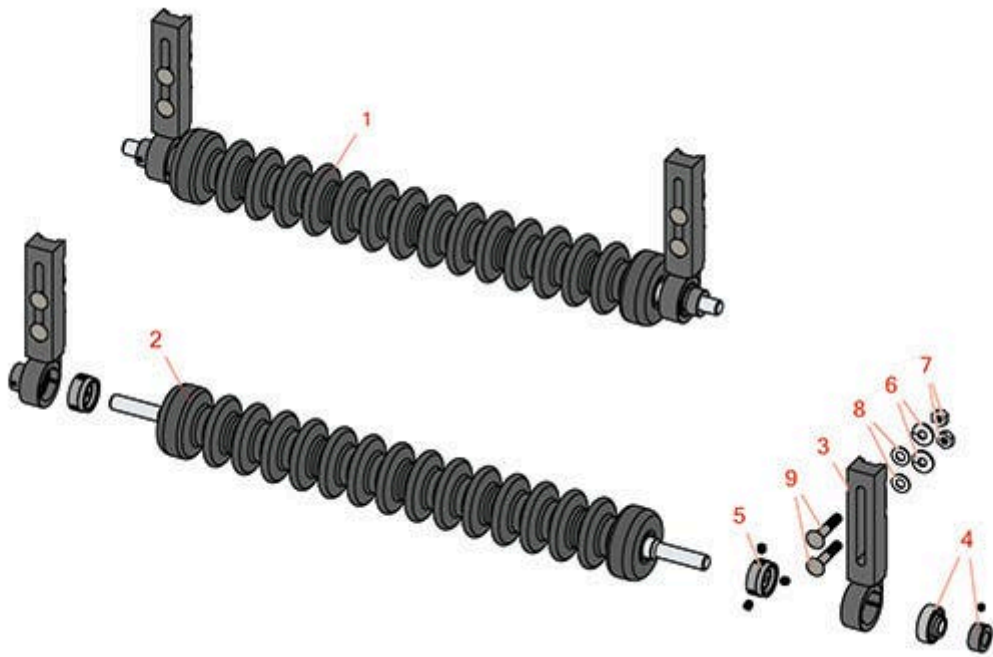

# Replaces John Deere 7700 Reel Mower Parts

Cutting Unit - Serial up to 020000  
Minuteman Roller System

All original equipment manufacturers names and part numbers are used for identification purposes only, and we are in no way implying that our products are original equipment parts. Prices subject to change without notice.

# Replaces John Deere 7700 Reel Mower Parts

Cutting Unit - Serial up to 020000  
Minuteman Roller System

Item No	R&R Part No.	OEM Part No.	Description	Qty Req	Order Quantity
---------	--------------	--------------	-------------	---------	----------------

## Complete Minuteman Roller Systems

1	<b>RMD1001</b>		Minuteman Front Grooved Roller System	0	
---	----------------	--	---------------------------------------	---	--

*Tech Note: Complete roller systems include roller and two brackets with bearings.:*