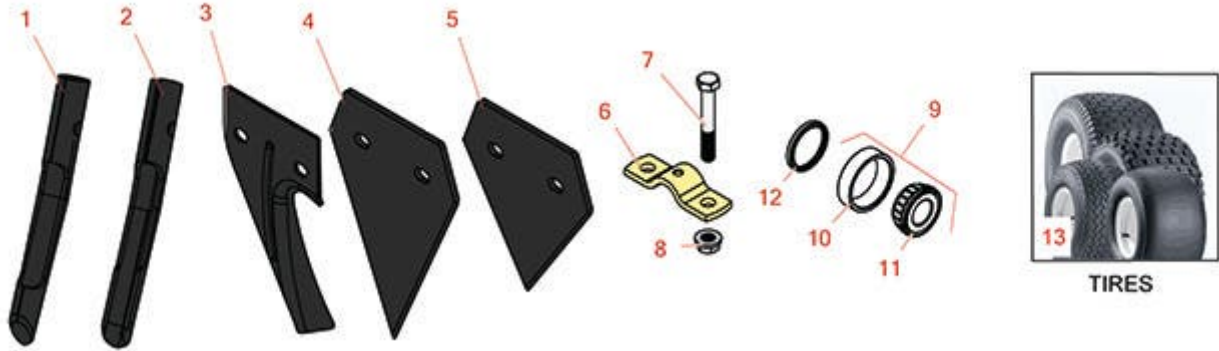

# Replaces Ryan Renovaire-Tracaire Parts

*Aerating Unit  
Aerator Parts*

All original equipment manufacturers names and part numbers are used for identification purposes only, and we are in no way implying that our products are original equipment parts. Prices subject to change without notice.

## Tires

13	<b>RCT5160501</b>	231-3	Tire - 480/400-8 Nhs (2 Ply) Carlisle Stud	2	
13	<b>R232-3</b>	232-3	Tube - 4.80x8	2	

## Other Parts Available

1	<b>R201310</b>	515196	Spoon - 1/2 Closed	96	
1	<b>R201311</b>	515197	Spoon - 3/4 Closed	96	
2	<b>R201320</b>	545366	Spoon - 1/2 Open	96	
2	<b>R201321</b>		Spoon - 3/4 Open	96	
3	<b>R201312</b>	515191	Renovating Tine	96	
4	<b>R201314</b>	515194	Knife - Slicing 6	96	
5	<b>R201313</b>	515193	Knife - Slicing 4	96	
6	<b>R515198</b>	515198	Clamp - Spoon	96	
7	<b>R306836</b>	306836	Bolt	192	
8	<b>R548804</b>	548804	Locknut - Flanged	192	
9	<b>R500534</b>		Bearing - with Cup	4	
10	<b>R254-79</b>	808088	Cup - Bearing	4	
<i>Tech Note: Use R254-79M installation mandrel to properly install race.:</i>					
11	<b>R254-78</b>	385174	Tapered Bearing Cone	4	
12	<b>R548256</b>	548256	Seal	24	