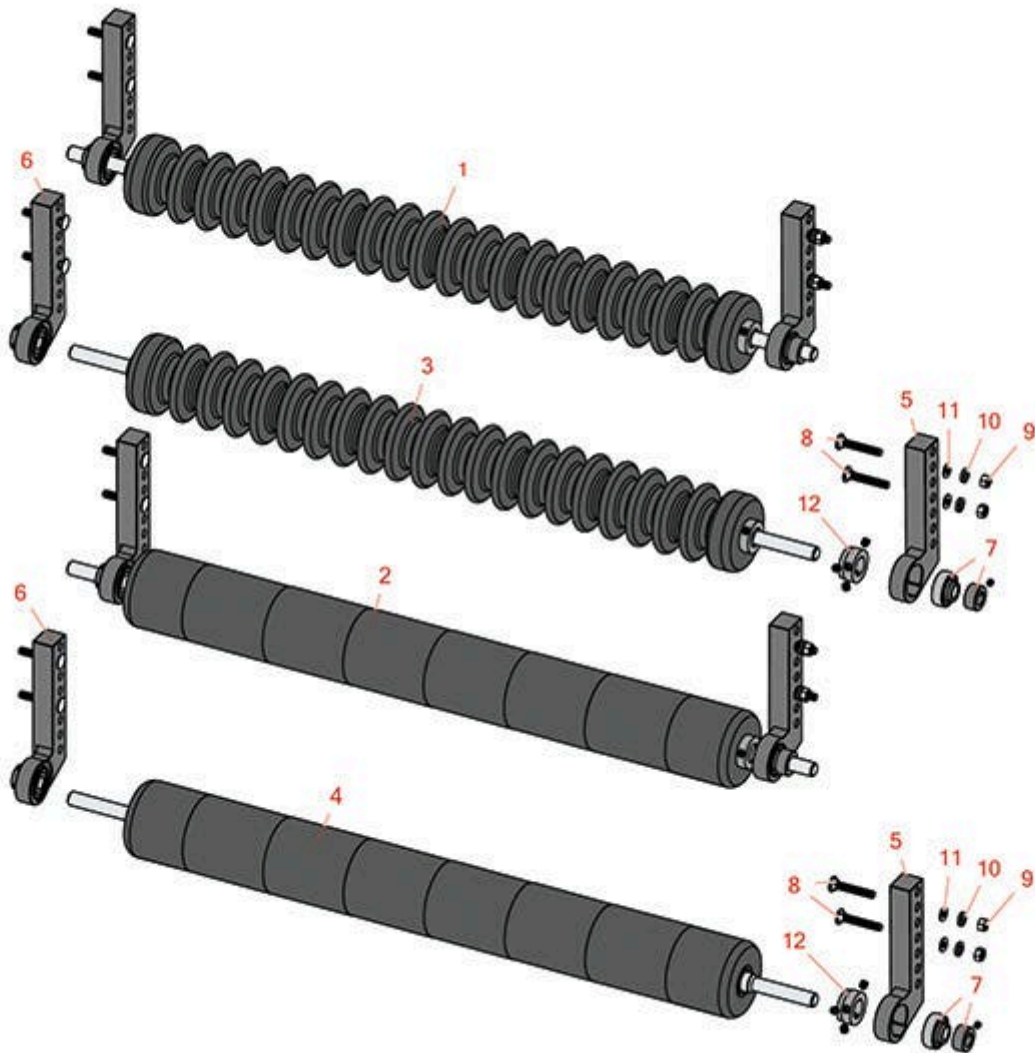

## 7180GD Parts

*Premier Cutting Unit*

*Minuteman Roller System*

All original equipment manufacturers names and part numbers are used for identification purposes only, and we are in no way implying that our products are original equipment parts. Prices subject to change without notice.