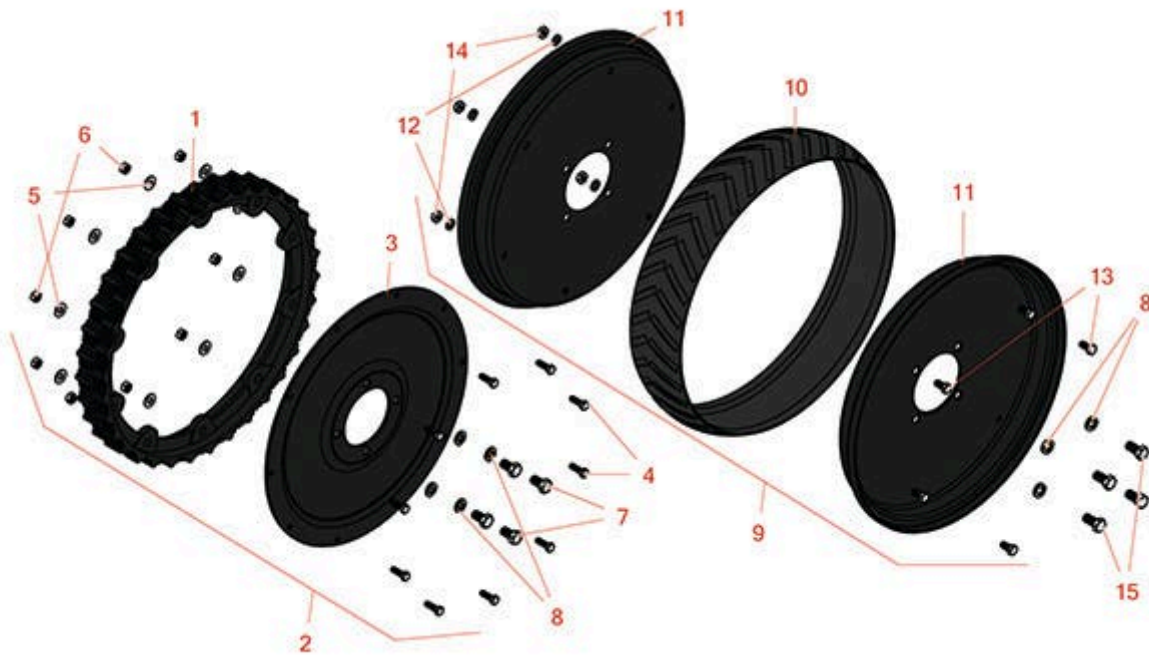

Replaces R&R Products Power Lift

7180GD Parts

Premier Cutting Unit
Tires & Wheels

All original equipment manufacturers names and part numbers are used for identification purposes only, and we are in no way implying that our products are original equipment parts. Prices subject to change without notice.

Replaces R&R Products Power Lift 7180GD Parts

Premier Cutting Unit
Tires & Wheels

Item No	R&R Part No.	OEM Part No.	Description	Qty Req	Order Quantity
Steel Wheels					
1	R203987B	R012620	Wheel - 18 Rim 18 OD	2	
2	R101425B		Wheel - 18 w/ Disc Assy (2 Ea)	1	
3	R315938B	R006445	Disc - 18 Wheel	2	
4	R400226		Bolt - Hex HD 5/16-24 x 1	20	
5	R310266	3256-3, R09056, R452004	Washer - Flat 5/16 USS	20	
6	R444754	R000210	Locknut - 5/16-24 Center	20	
7	R400436		Bolt - Hex HD 1/2-20 x 7/8	8	
8	R446154	R446152	Washer - Lock 1/2	16	
Semi-Pneumatic Wheels					
9	R70097B	R009213	Wheel Assy - 4x20 (2 Ea) 20OD	1	
10	R316482		Tire - 4x20 Semi Pneumatic 20 in OD	2	
11	R336054B	R009212	Disc - Half 4x20 - 17 O.D.	4	
12	R3254-6	446142, R01-166-0010, R01-166-0280, R01-166-0610, R12H304, R3253-5, R3254-18, R3290-223, R446140, R446142, R48-9370	Washer - Lock 3/8	12	

Replaces R&R Products Power Lift

7180GD Parts

*Premier Cutting Unit
Tires & Wheels*

Item No	R&R Part No.	OEM Part No.	Description	Qty Req	Order Quantity
13	R400258	R01-150-0800, R01-178-0600, R01-178-0606, R20-45-AD, R31-0200, R31-9910, R3224-1, R323-4	Bolt - Hex HD 3/8-16 x 3/4	12	
14	R443110		Nut - 3/8-16 Hex	12	
15	R400438	R3213-1	Bolt - Hex HD 1/2-20 x 1	8	