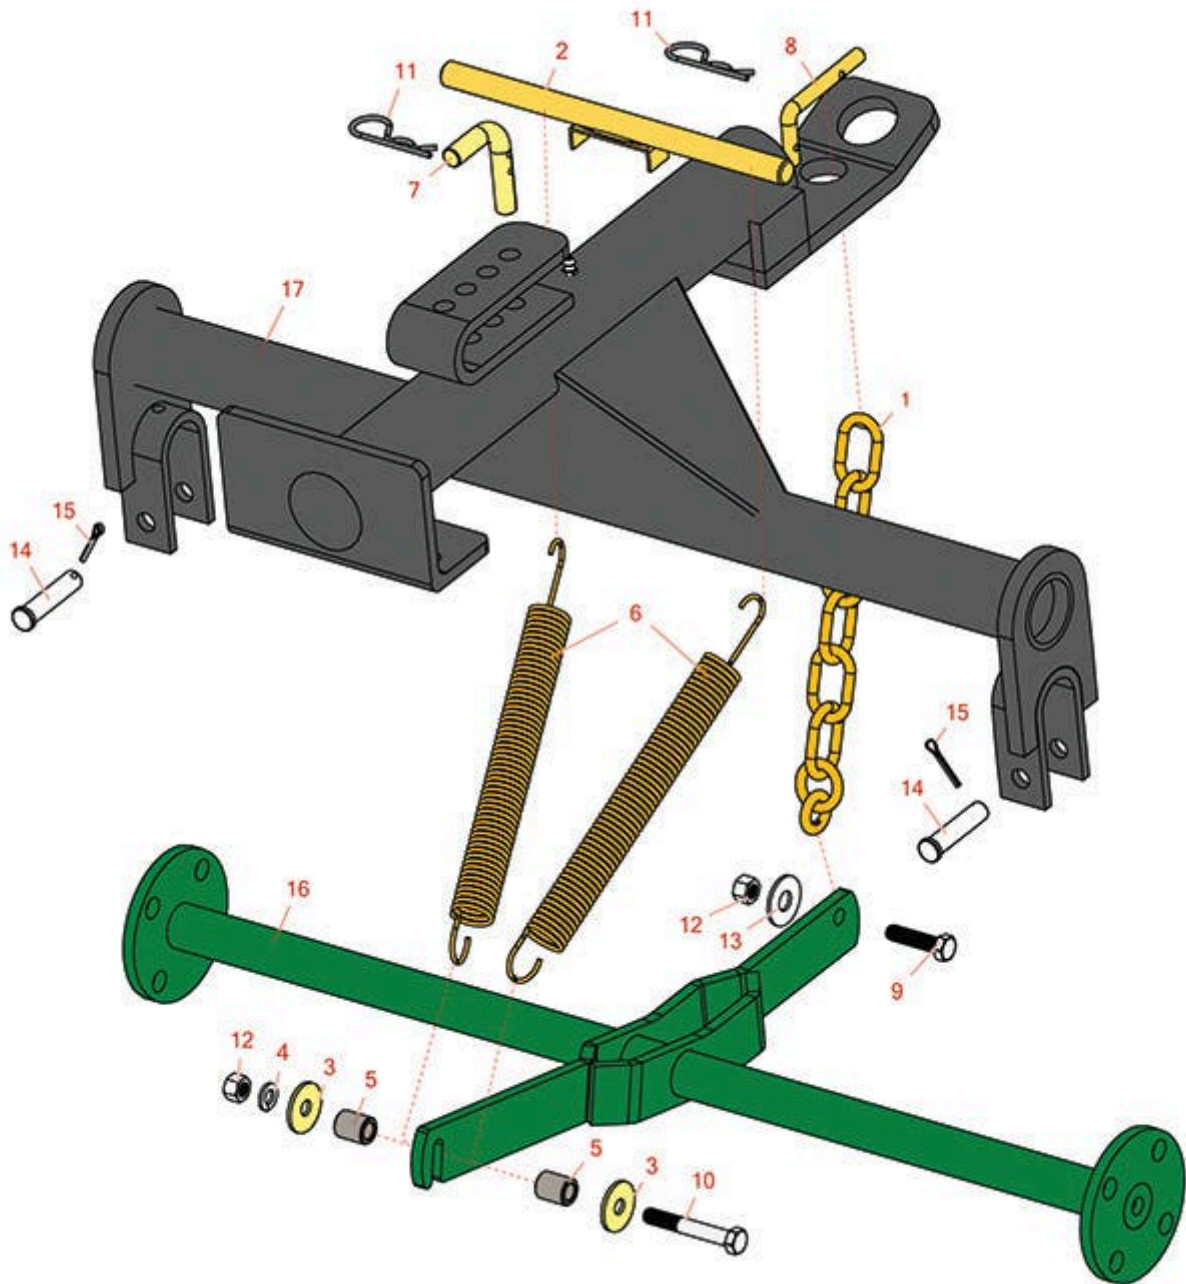

Replaces R&R Products Power Lift 7180GD Parts

*Pull Frame
Premier Cutting Unit Carrier*

All original equipment manufacturers names and part numbers are used for identification purposes only, and we are in no way implying that our products are original equipment parts. Prices subject to change without notice.

Replaces R&R Products Power Lift 7180GD Parts

Pull Frame

Premier Cutting Unit Carrier

| Item No | R&R Part No. | OEM Part No. | Description | Qty Req | Order Quantity |
|---------|--------------|---|----------------------------------|---------|----------------|
| 1 | R101552 | | Chain - 1/4 x 6 Link | 1 | |
| 2 | R154210 | | Bar - Spring Assy | 1 | |
| 3 | R319755 | | Washer - Spring Mt | 2 | |
| 4 | R3254-6 | 446142, R01-166-0010, R01-166-0280, R01-166-0610, R12H304, R3253-5, R3254-18, R3290-223, R446140, R446142, R48-9370 | Washer - Lock 3/8 | 1 | |
| 5 | R327970 | | Spacer - Spring Mt | 2 | |
| 6 | R344094 | | Spring - F Tractors | 2 | |
| 7 | R343657 | | Pin - Stop | 1 | |
| 8 | R344364 | | Pin - Chain to Frame | 1 | |
| 9 | R400266 | | Bolt - Hex HD 3/8-16 x 1-1/2 | 1 | |
| 10 | R400274 | R01-178-0626, R112-7161, R3224-11, R323-20 | Bolt - Hex HD 3/8-16 x 2-1/2 GR5 | 1 | |
| 11 | R460312 | R30-8530, R3290-343, R460316 | Pin - Hair Cotter | 2 | |
| 12 | RET15804 | R444762 | Locknut - 3/8-16 Top Lock | 1 | |

Replaces R&R Products Power Lift 7180GD Parts

Pull Frame

Premier Cutting Unit Carrier

| Item No | R&R Part No. | OEM Part No. | Description | Qty Req | Order Quantity |
|---------|--------------|---|----------------------|---------|----------------|
| 13 | R453013 | 452008, R01-166-0140, R01-166-0700, R3256-5, R452008, R80-4850 | Washer - Flat 7/16 | 1 | |
| 14 | R343870 | | Clevis Pin - 1/2 x 2 | 2 | |
| 15 | R460028 | R01-151-0230, R28-10-D, R3272-7, R48-7530 | Pin - Cotter 1/8 x 1 | 2 | |
| 16 | R108096G | R009215 | Axle - Main Pgf | 1 | |
| 17 | R5000622 | R122409 | Carrier Frame Assy | 1 | |