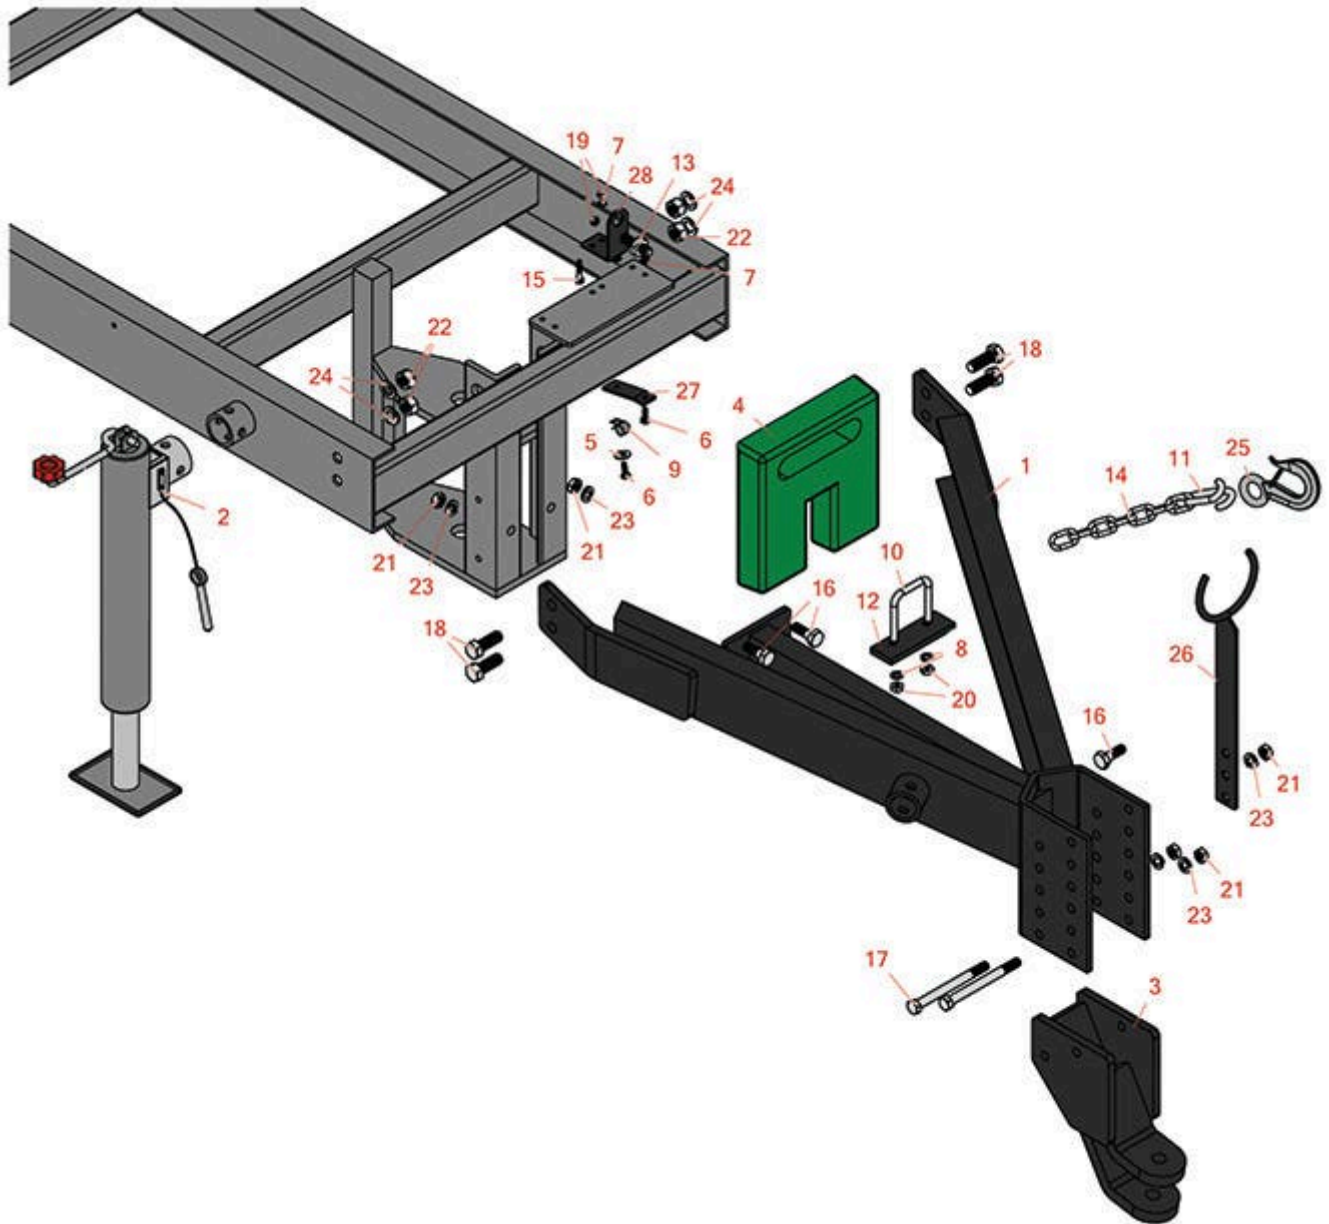

Replaces R&R Products Power Lift 7180GD Parts

Pull Frame
Front Hitch

All original equipment manufacturers names and part numbers are used for identification purposes only, and we are in no way implying that our products are original equipment parts. Prices subject to change without notice.

Replaces R&R Products Power Lift 7180GD Parts

*Pull Frame
Front Hitch*

Item No	R&R Part No.	OEM Part No.	Description	Qty Req	Order Quantity
1	R122411		Tongue Assy - Black	1	
2	R131606		Jack	1	
3	R131609		Pin Hitch Assy - Black	1	
4	R220273G		Weight - Green - 40 lb	4	
5	R310266	3256-3, R09056, R452004	Washer - Flat 5/16 USS	1	
6	R321-4	400108, R01-150-1030, R01-178-0406, R20-3-AGD, R3222-1, R400108	Bolt - Hex HD 1/4-20 x 3/4	2	
7	R3253-3	446130, R01-166-0070, R01-166-0410, R23-9-GD, R24-7150, R352-167, R446128, R446130	Washer - Lock 1/4	4	
8	R3254-6	446142, R01-166-0010, R01-166-0280, R01-166-0610, R12H304, R3253-5, R3254-18, R3290-223, R446140, R446142, R48-9370	Washer - Lock 3/8	2	
9	R345666		Clamp	1	
10	R363226	R363266G	Clamp - Plated	1	

Replaces R&R Products Power Lift 7180GD Parts

*Pull Frame
Front Hitch*

Item No	R&R Part No.	OEM Part No.	Description	Qty Req	Order Quantity
11	R363260		Lap Link - 3/8	2	
12	R363267		Plate - Black	1	
13	R363290		Union - Bulkhead w/Nut 1/2	1	
14	R363746		Chain - 1/4 x 6 Link Safety	1	
15	R400112	R400114	Bolt - Hex HD 1/4-20 x 1-1/4	2	
16	R400408	325-6, R01-150-0090, R01-178-0812, R20-87-AD, R20-87-AGD, R20-87-AGF, R3226-2, R325-6, R513376, R513378	Bolt - Hex HD 1/2-13 x 1-1/2	4	
17	R400430		Bolt - Hex HD 1/2-13 x 5-1/2 GR5	2	
18	R400614		Bolt - Hex HD 5/8-11 x 1-3/4	4	
19	R443102	R01-188-0420, R22-11-AJD, R3217-5	Nut - 1/4-20 Yellow Zinc	4	
20	R443110		Nut - 3/8-16 Hex	2	
21	R443118	R01-188-0813, R22-15-AJD, R3217-9	Nut - 1/2-13 Zinc	6	
22	R443126		Locknut - 5/8-11 Center Zinc	4	
23	R446154	R446152	Washer - Lock 1/2	6	
24	R446166		Lockwasher - 5/8	4	
25	R503056		Hook - Chain	1	
26	R131631		Support - Hose Assy Black	1	