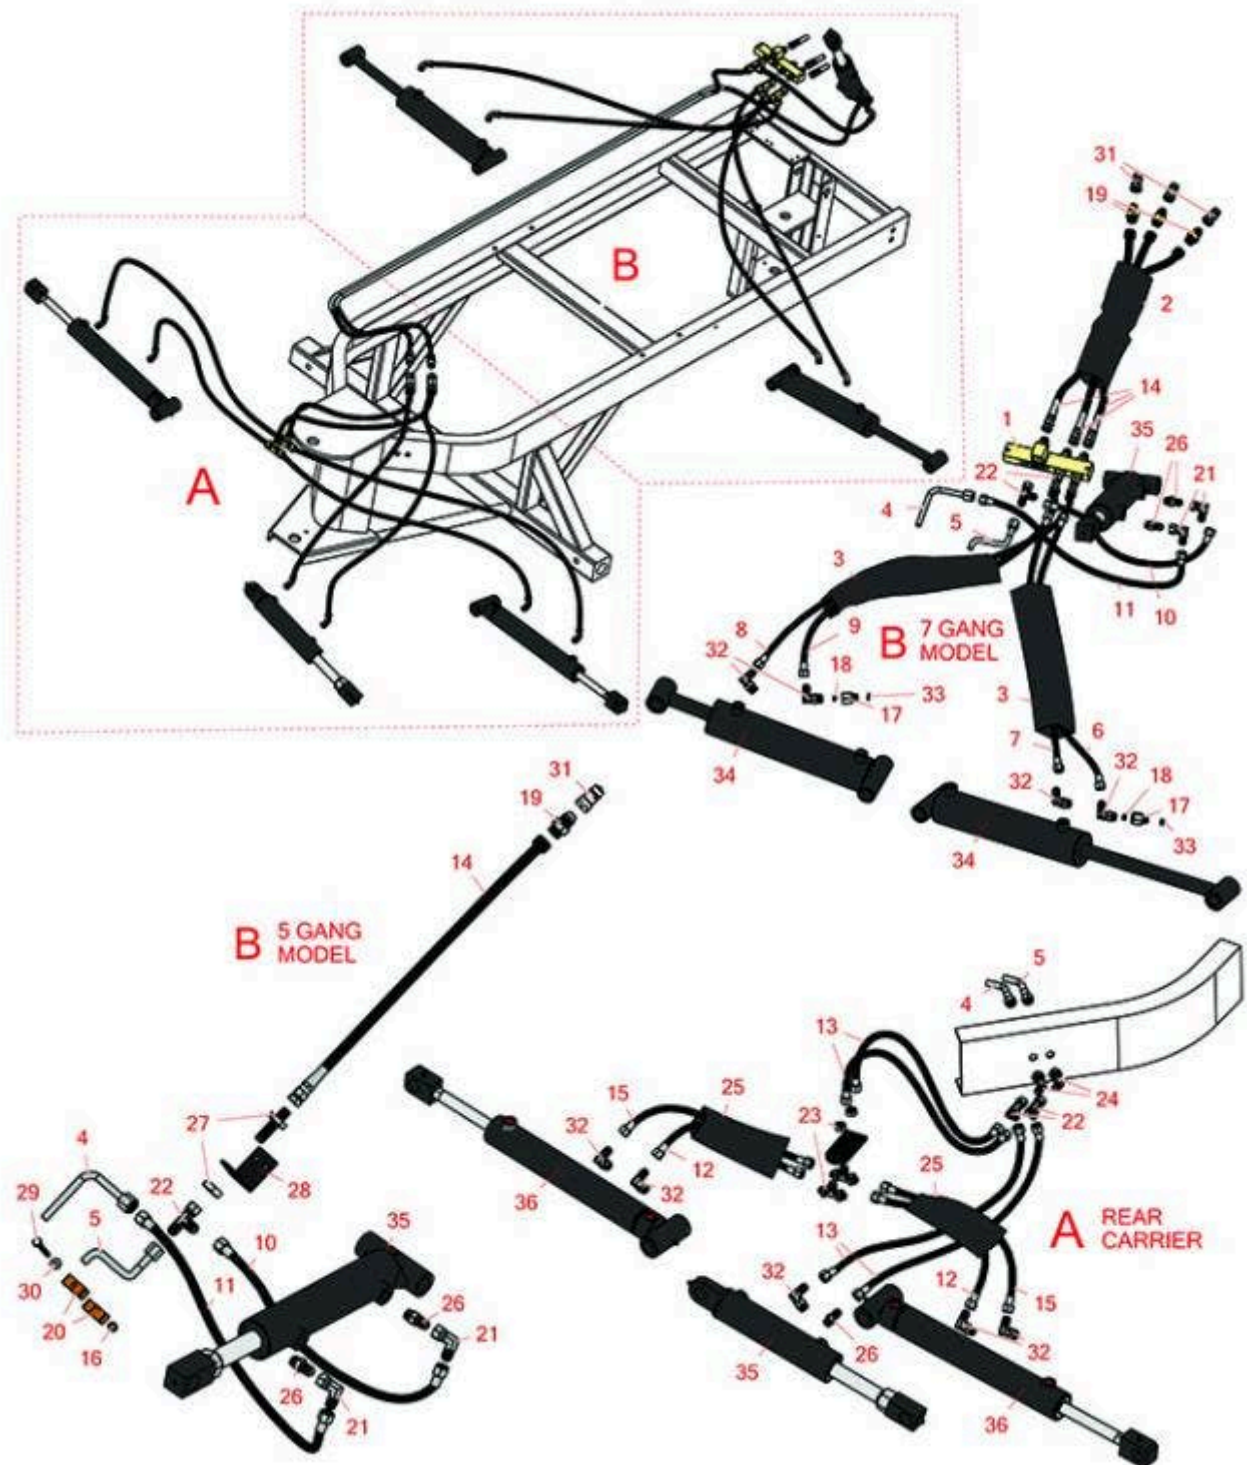

Replaces R&R Products Power Lift 7180GD Parts

Pull Frame
Hydraulics

All original equipment manufacturers names and part numbers are used for identification purposes only, and we are in no way implying that our products are original equipment parts. Prices subject to change without notice.