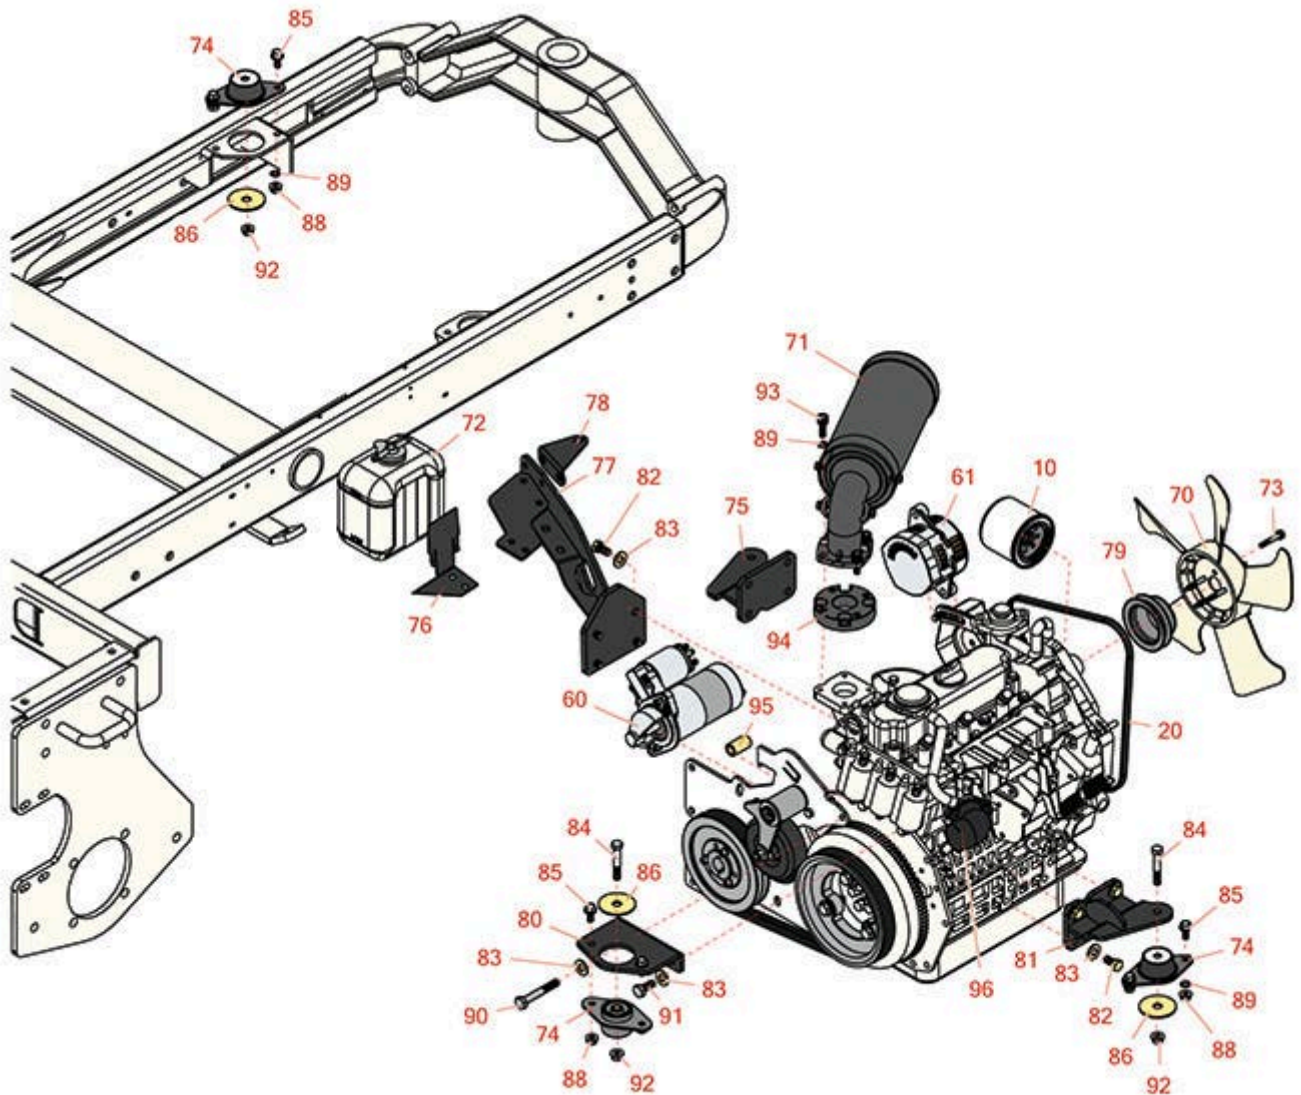

Replaces R&R Products Reel Max 331LP

Parts

Traction Unit
Engine

All original equipment manufacturers names and part numbers are used for identification purposes only, and we are in no way implying that our products are original equipment parts. Prices subject to change without notice.

Replaces R&R Products Reel Max 331LP

Parts

Traction Unit
Engine

Item No	R&R Part No.	OEM Part No.	Description	Qty Req	Order Quantity
10	RX7000074034	R888921, R99-8384, RX1524132090, RX1524132099	Kubota Oil Filter	1	
Filters					
10	RRF10625		SilverGuard Oil Filter	1	
Belts					
20	RX1624197010	R130-1241, R99-3467	V-Belt - Fan - Bestorq	1	
Gauges and Controls					
60	RX1661163010	RX1661163011, RX1661163012	Kubota Starter	1	
61	RX1624164012	RX1624164010	Kubota Alternator - Assy 40A	1	
Other Parts Available					
70	R110-8852		Fan-Cooling	1	
71	RX1909112075		Kubota Catalyst/Muffler	1	
72	RX1G64272400	R104-9318, R105-3753, R98-9323, R98-9397	Kubota Tank - Reserve Assy	1	
73	RX0175450620	R33113-025, R43-2600, R48-7640, R99-8363	Kubota Bolt - Flange	4	
74	R83-1030	R108-6879, R121-9076, R83-1031, RZS484148	Mount - Engine	3	
75	R151344		Plate - RH Motor Mount	1	