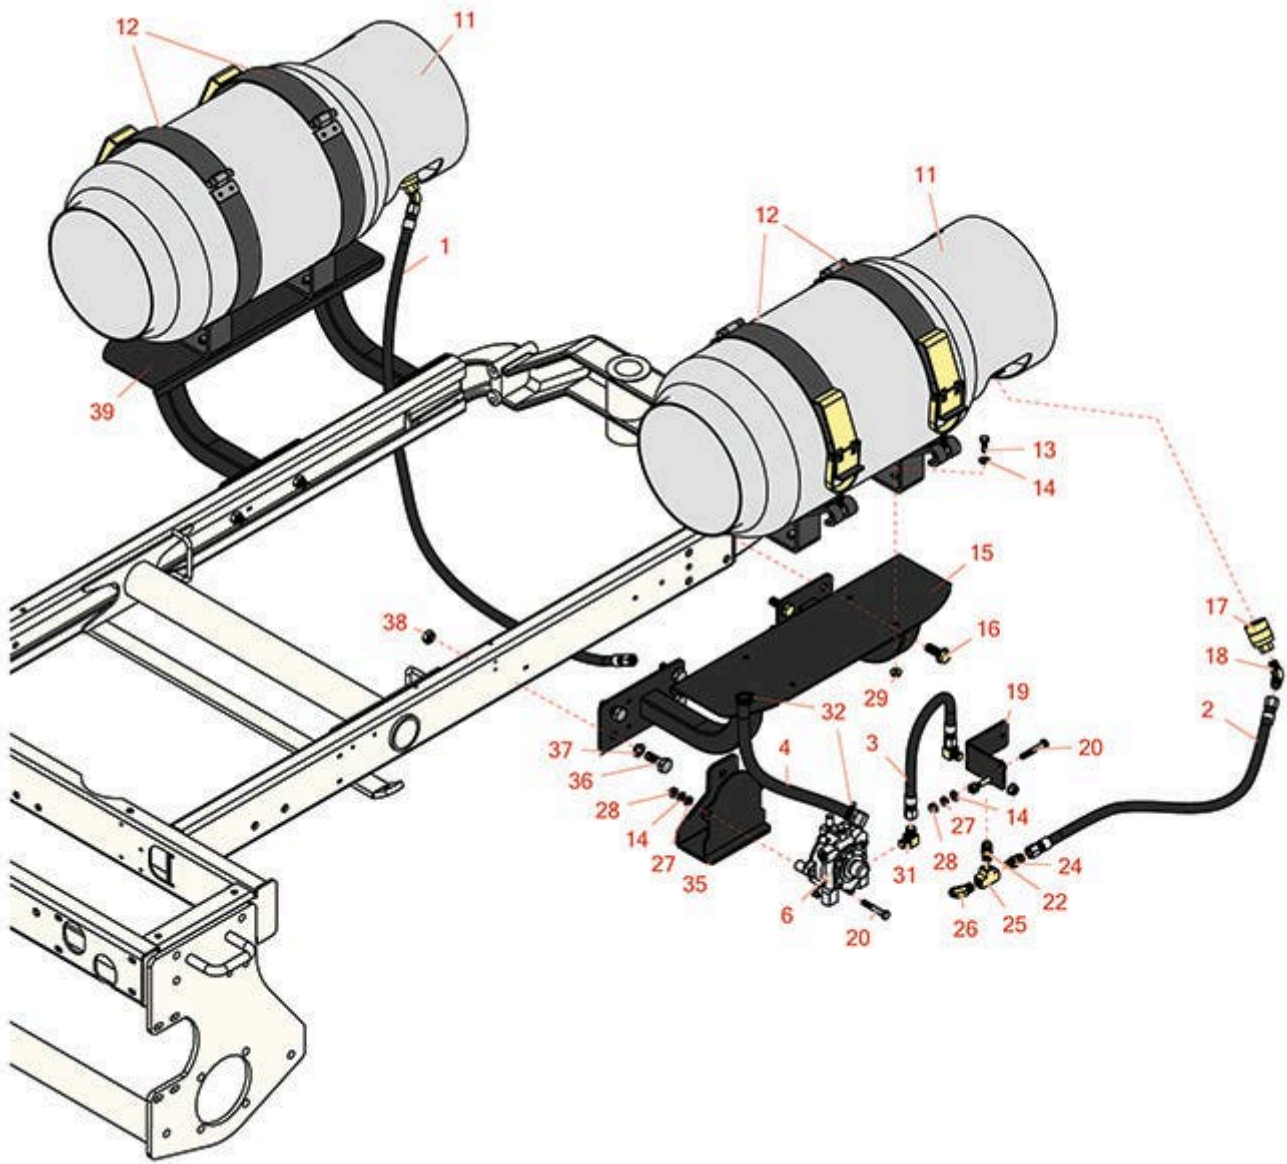

Replaces R&R Products Reel Max 331LP

Parts

Traction Unit
Fuel System

All original equipment manufacturers names and part numbers are used for identification purposes only, and we are in no way implying that our products are original equipment parts. Prices subject to change without notice.