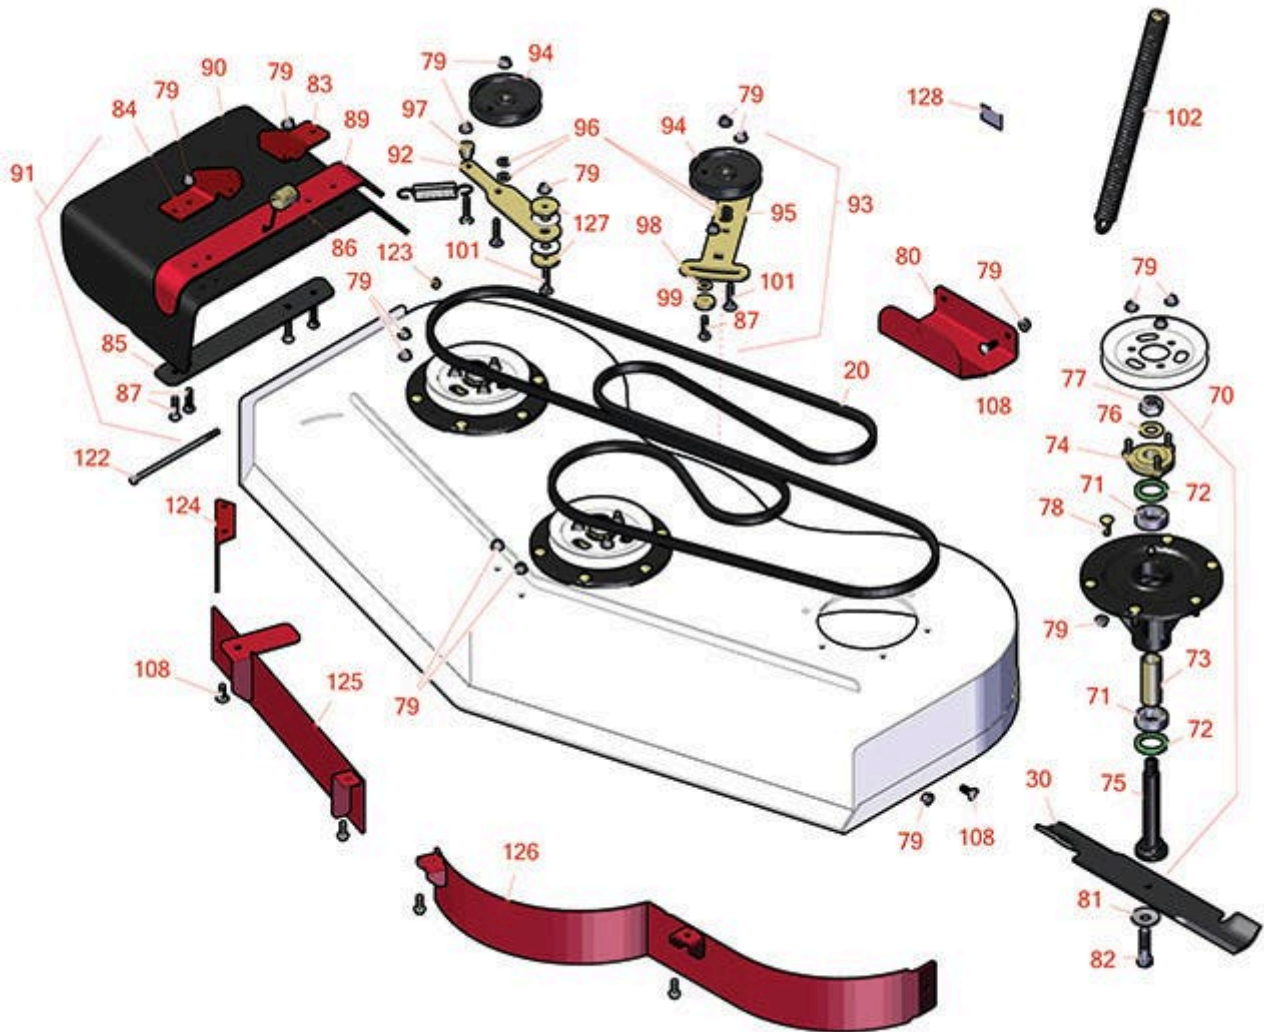

# Replaces Toro GrandStand Mower Parts

Mower with 52in Deck - Models 74549

52in Deck Parts

All original equipment manufacturers names and part numbers are used for identification purposes only, and we are in no way implying that our products are original equipment parts. Prices subject to change without notice.

# Replaces Toro GrandStand Mower Parts

Mower with 52in Deck - Models 74549

52in Deck Parts

Item No	R&R Part No.	OEM Part No.	Description	Qty Req	Order Quantity
<b>Belts</b>					
20	<b>R114-0454</b>	114-0454	Belt - V - Deck	1	
<b>Rotary Blades</b>					
30	<b>R105-7781-03</b>	105-7781-03, 140-1242	Mower Blade - 18 in High-Flow	3	
30	<b>RRB3065-1802</b>	105-7781-03, 1056-7781-03	Mower Blade - High-Lift 18 x 2.5in x 5/8 Mt Hole	3	
<i>Detail Description: R&amp;R Products rotary blades are manufactured in the USA with superior alloy steel and hardened for extended life. Lifetime guaranteed against defects in material and workmanship.:</i>					
30	<b>R108-1117</b>	108-1117	Mower Blade Kit - 18 in High- Flow Set/6	1	
<b>Other Parts Available</b>					
70	<b>R119-8560</b>	117-6157, 117-6158, 119-8560	Spindle Assy	3	
71	<b>R119-8558</b>	119-8558, 76-7500	Bearing - Ball - Special	6	
72	<b>R253-133</b>	253-133	Seal - Oil	6	
73	<b>R117-6184</b>	117-6184	Spacer	3	
74	<b>R117-6172</b>	117-6172	Spindle Hub Assy w/Studs	3	
75	<b>R119-8527</b>	119-1851, 119-8527	Spindle Shaft and Zerk Assy	3	
76	<b>R92-5836</b>	92-5836	Flat Washer - Hardened	3	
77	<b>R3296-67</b>	3296-67	Locknut - 3/4-16 Heavy Jam RH Thread	3	
78	<b>R114-8195</b>	114-8195, R & R ONLY	Bolt- Ribbed Neck	18	