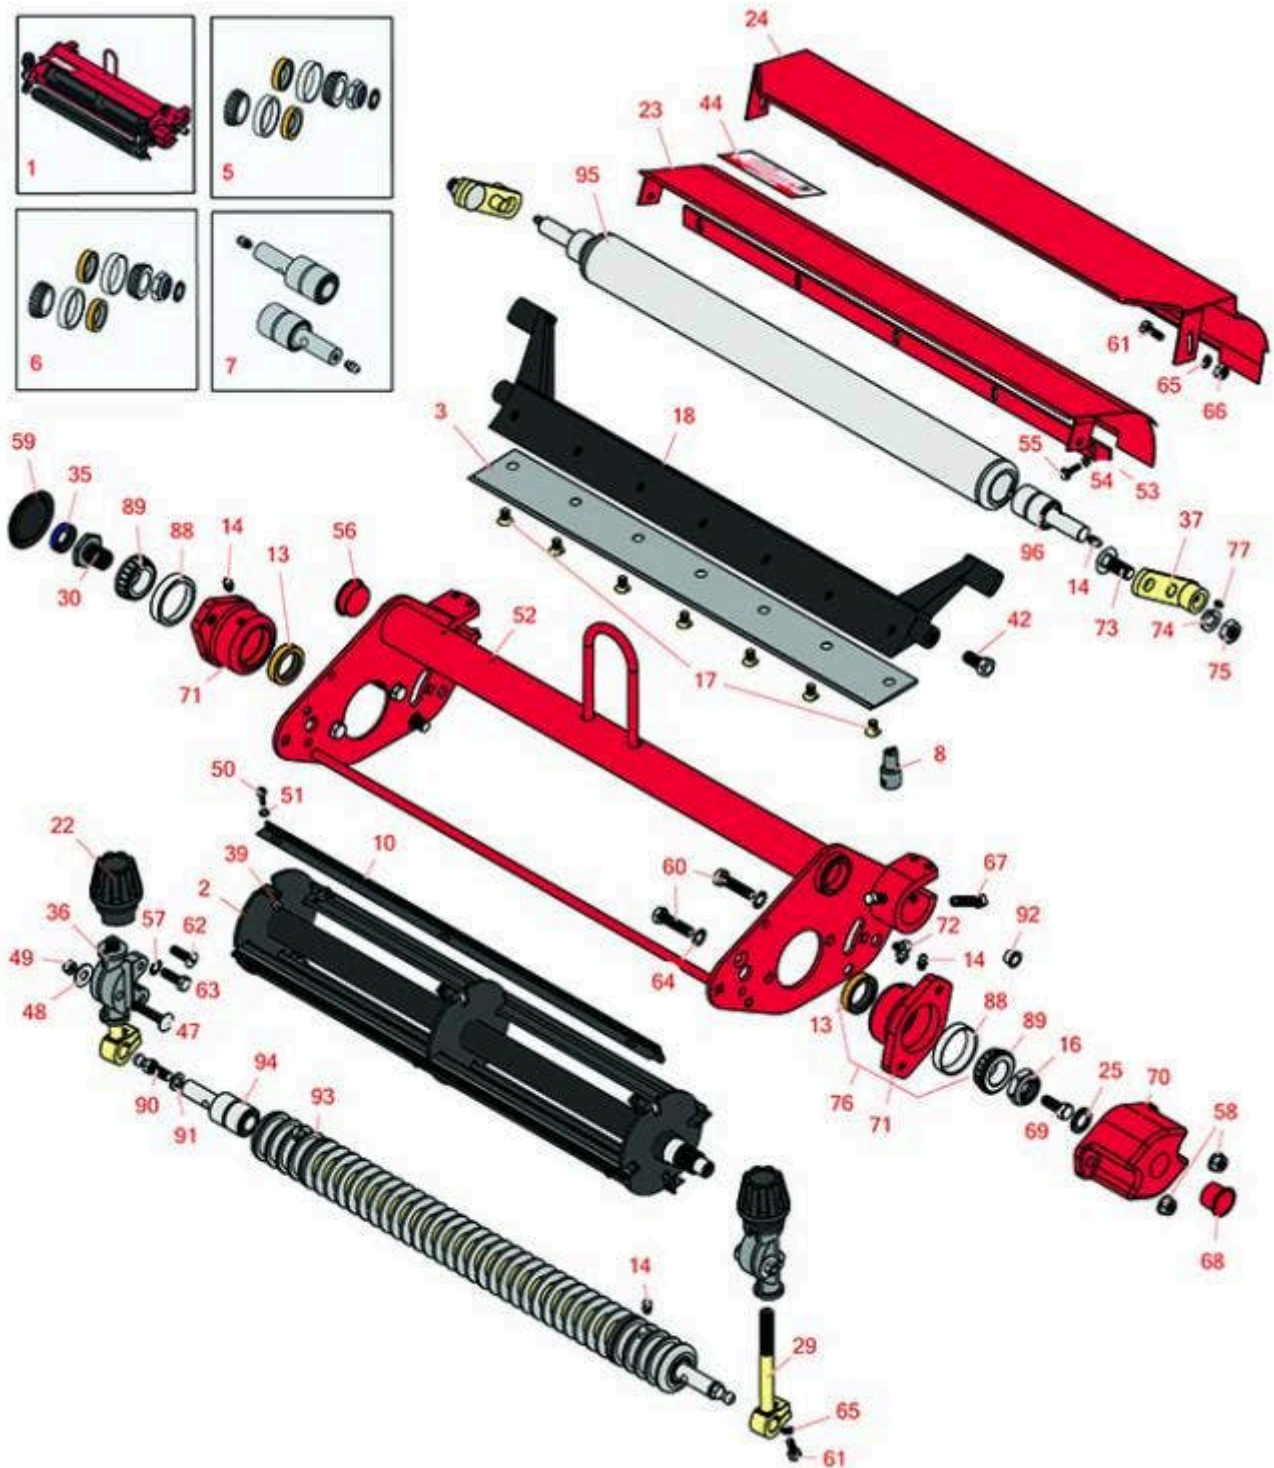

Replaces Toro Greensmaster 3050 Parts

Brush Reel Unit - R&R Special
Brush Reel & Bedknife

All original equipment manufacturers names and part numbers are used for identification purposes only, and we are in no way implying that our products are original equipment parts. Prices subject to change without notice.

Replaces Toro Greensmaster 3050 Parts

Brush Reel Unit - R&R Special
Brush Reel & Bedknife

Item No	R&R Part No.	OEM Part No.	Description	Qty Req	Order Quantity
---------	--------------	--------------	-------------	---------	----------------