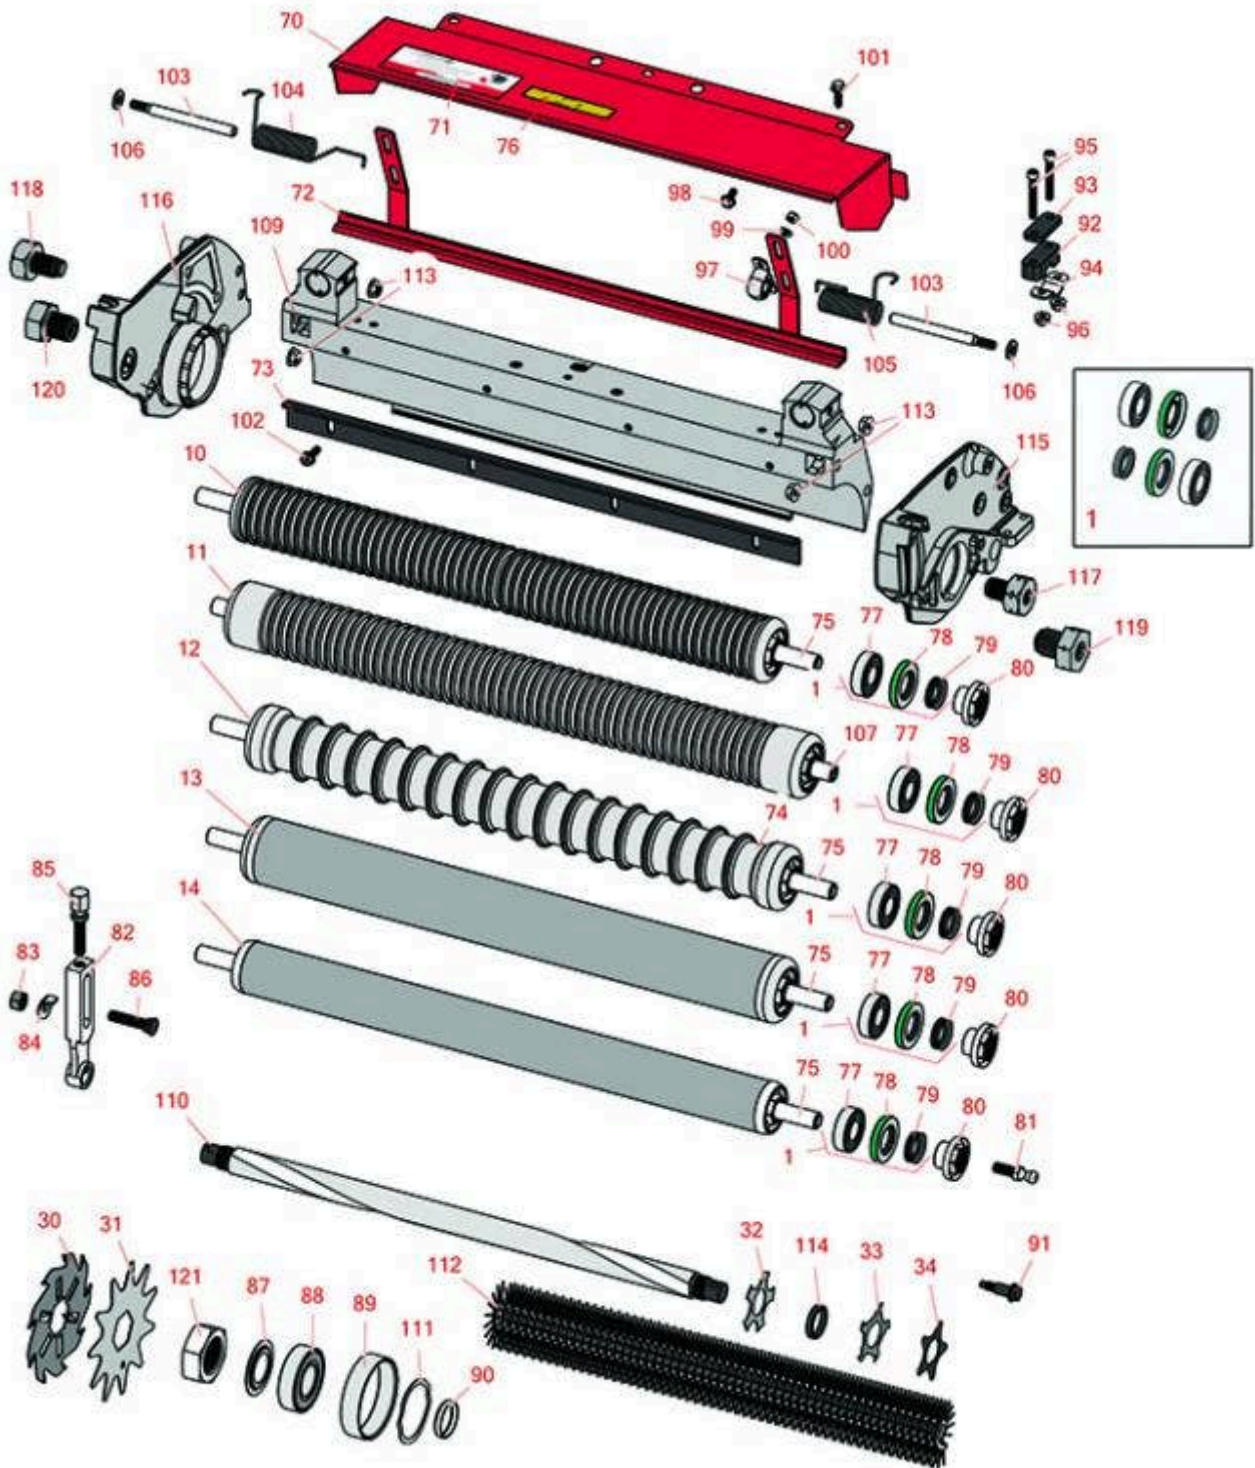

Replaces Toro Greensmaster 3050 Parts

Dethatcher Unit - Model 04479

Dethatching Reel & Frame

All original equipment manufacturers names and part numbers are used for identification purposes only, and we are in no way implying that our products are original equipment parts. Prices subject to change without notice.

Replaces Toro Greensmaster 3050 Parts

Dethatcher Unit - Model 04479

Dethatching Reel & Frame

Item No	R&R Part No.	OEM Part No.	Description	Qty Req	Order Quantity
---------	--------------	--------------	-------------	---------	----------------

Tech Note: Constructed with a through shaft, this aluminum roller is machined with 1-1/8" wide grooves for the least amount of ground contact and uses ball bearings.:

13	R115-7388	115-7388	Roller - Smooth Tubular Steel 2-1/2 in Dia	1	
----	------------------	----------	---	---	--

Tech Note: Constructed with a through shaft, this steel roller uses a through shaft and ball bearings.:

14	R140-5560	105-5776, 106-6945, 107-3509, 119-4093, 120-9595, 140-5560	Roller - Smooth 2 in Steel Rear	1	
----	------------------	---	---------------------------------	---	--