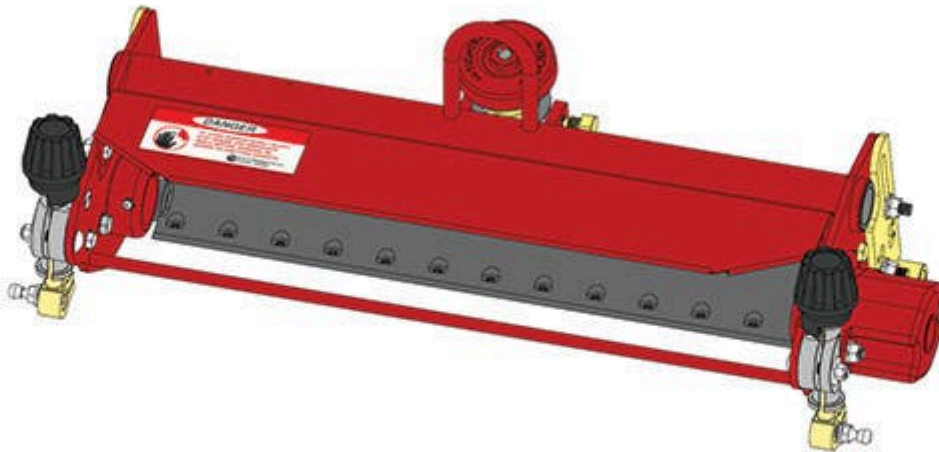

Replaces Toro Greensmaster 3050 Parts

*SPA Cutting Unit - Models 04460 & 04465
Complete Cutting Unit*

All original equipment manufacturers names and part numbers are used for identification purposes only, and we are in no way implying that our products are original equipment parts. Prices subject to change without notice.

Replaces Toro Greensmaster 3050 Parts

SPA Cutting Unit - Models 04460 & 04465

Complete Cutting Unit

Item No	R&R Part No.	OEM Part No.	Description	Qty Req	Order Quantity
---------	--------------	--------------	-------------	---------	----------------

Standard Cutting Unit

1	R150201		Complete Standard Cutting Unit	0	
---	----------------	--	--------------------------------	---	--

Tech Note: R&R Cutting Units Complete with R5-3189 8 Blade Reel, R63-8470 Thin Bedknife, R21-6540 Grooved Front Roller & R52-3120 Solid Rear Roller: