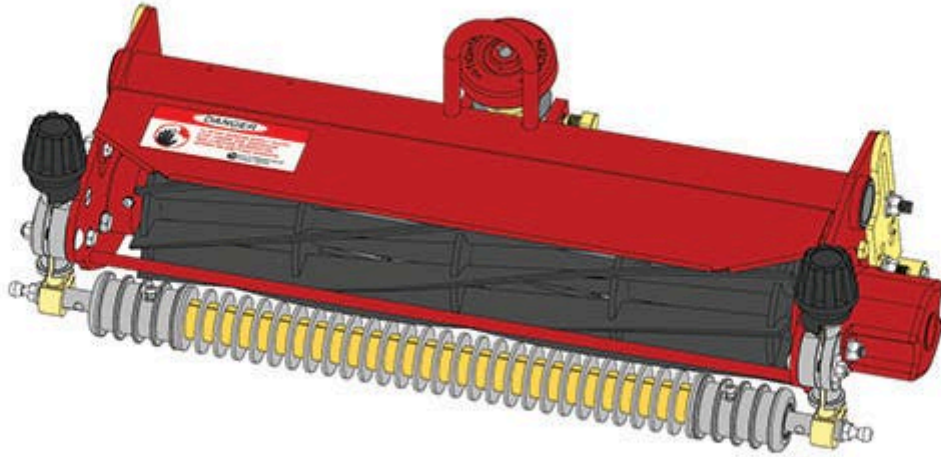

Replaces Toro Greensmaster 3050 Parts

*SPA Cutting Unit - Models 04460 & 04465
Complete Cutting Unit*

All original equipment manufacturers names and part numbers are used for identification purposes only, and we are in no way implying that our products are original equipment parts. Prices subject to change without notice.

Replaces Toro Greensmaster 3050 Parts

SPA Cutting Unit - Models 04460 & 04465

Complete Cutting Unit

Item No	R&R Part No.	OEM Part No.	Description	Qty Req	Order Quantity
---------	--------------	--------------	-------------	---------	----------------