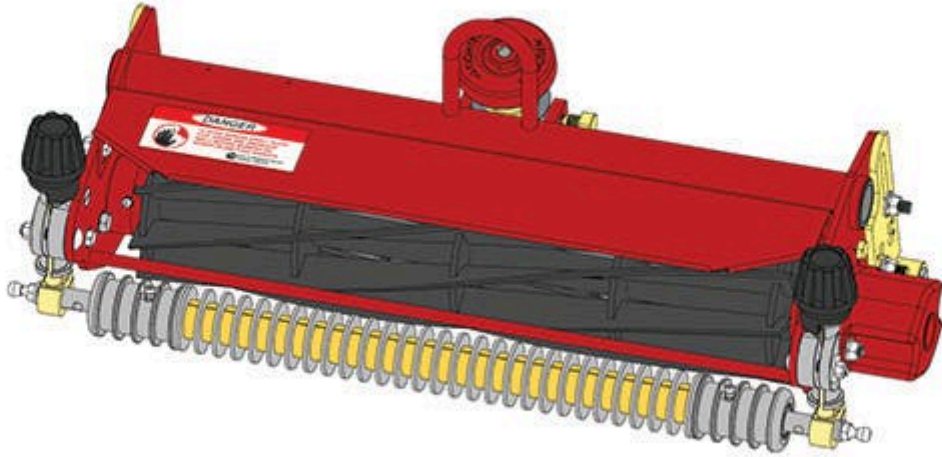

Replaces Toro Greensmaster 3050 Parts

*SPA Cutting Unit - Models 04460, 04465 & 04478
Complete Cutting Unit*

All original equipment manufacturers names and part numbers are used for identification purposes only, and we are in no way implying that our products are original equipment parts. Prices subject to change without notice.

Replaces Toro Greensmaster 3050 Parts

SPA Cutting Unit - Models 04460, 04465 & 04478
Complete Cutting Unit

Item No	R&R Part No.	OEM Part No.	Description	Qty Req	Order Quantity
---------	--------------	--------------	-------------	---------	----------------