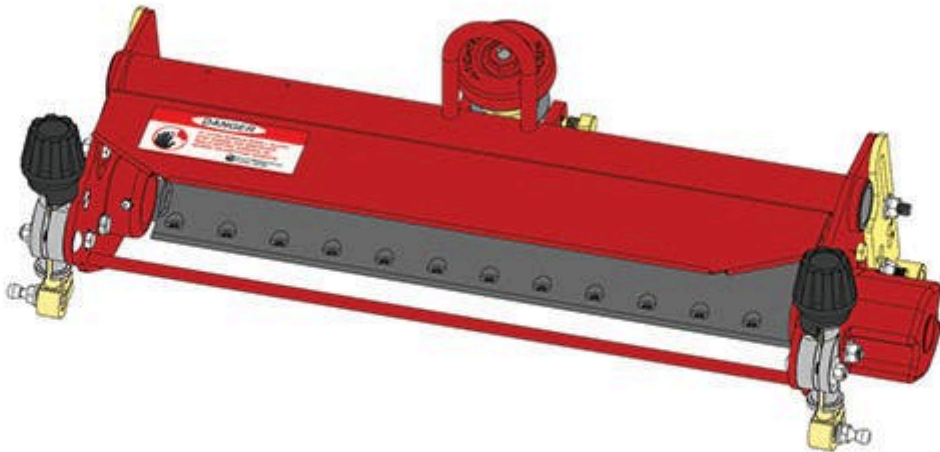

Replaces Toro Greensmaster 3050 Parts

*SPA Cutting Unit - Models 04460, 04465 & 04478
Complete Cutting Unit*

All original equipment manufacturers names and part numbers are used for identification purposes only, and we are in no way implying that our products are original equipment parts. Prices subject to change without notice.

Replaces Toro Greensmaster 3050 Parts

SPA Cutting Unit - Models 04460, 04465 & 04478
Complete Cutting Unit

Item No	R&R Part No.	OEM Part No.	Description	Qty Req	Order Quantity
---------	--------------	--------------	-------------	---------	----------------

Standard Cutting Unit

1	R150201		Complete Standard Cutting Unit	0	
---	----------------	--	--------------------------------	---	--

Tech Note: R&R Cutting Units Complete with R5-3189 8 Blade Reel, R63-8470 Thin Bedknife, R21-6540 Grooved Front Roller & R52-3120 Solid Rear Roller: