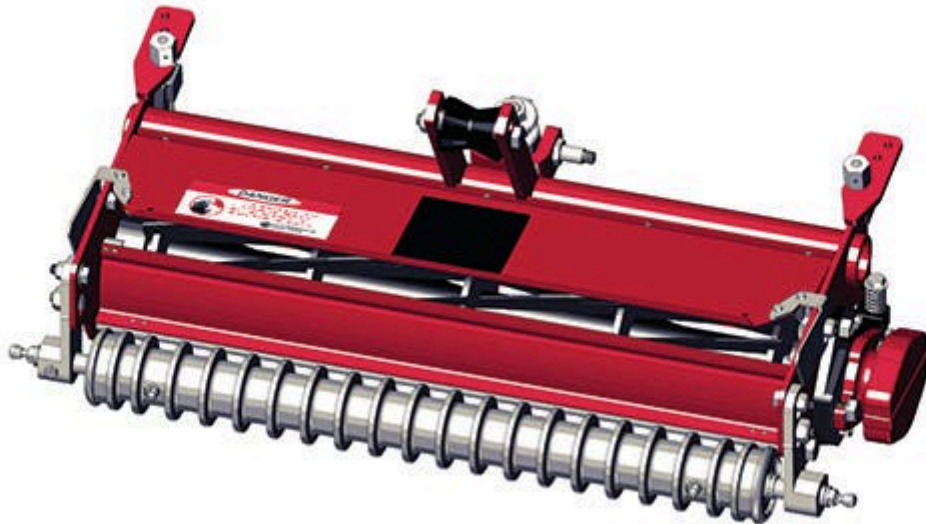

Replaces Toro Greensmaster 3050 Parts

SPA Cutting Unit - Models 04472, 04473, 04482 & 04483
Complete Cutting Unit

All original equipment manufacturers names and part numbers are used for identification purposes only, and we are in no way implying that our products are original equipment parts. Prices subject to change without notice.

Replaces Toro Greensmaster 3050 Parts

SPA Cutting Unit - Models 04472, 04473, 04482 & 04483
Complete Cutting Unit

Item No	R&R Part No.	OEM Part No.	Description	Qty Req	Order Quantity
---------	--------------	--------------	-------------	---------	----------------