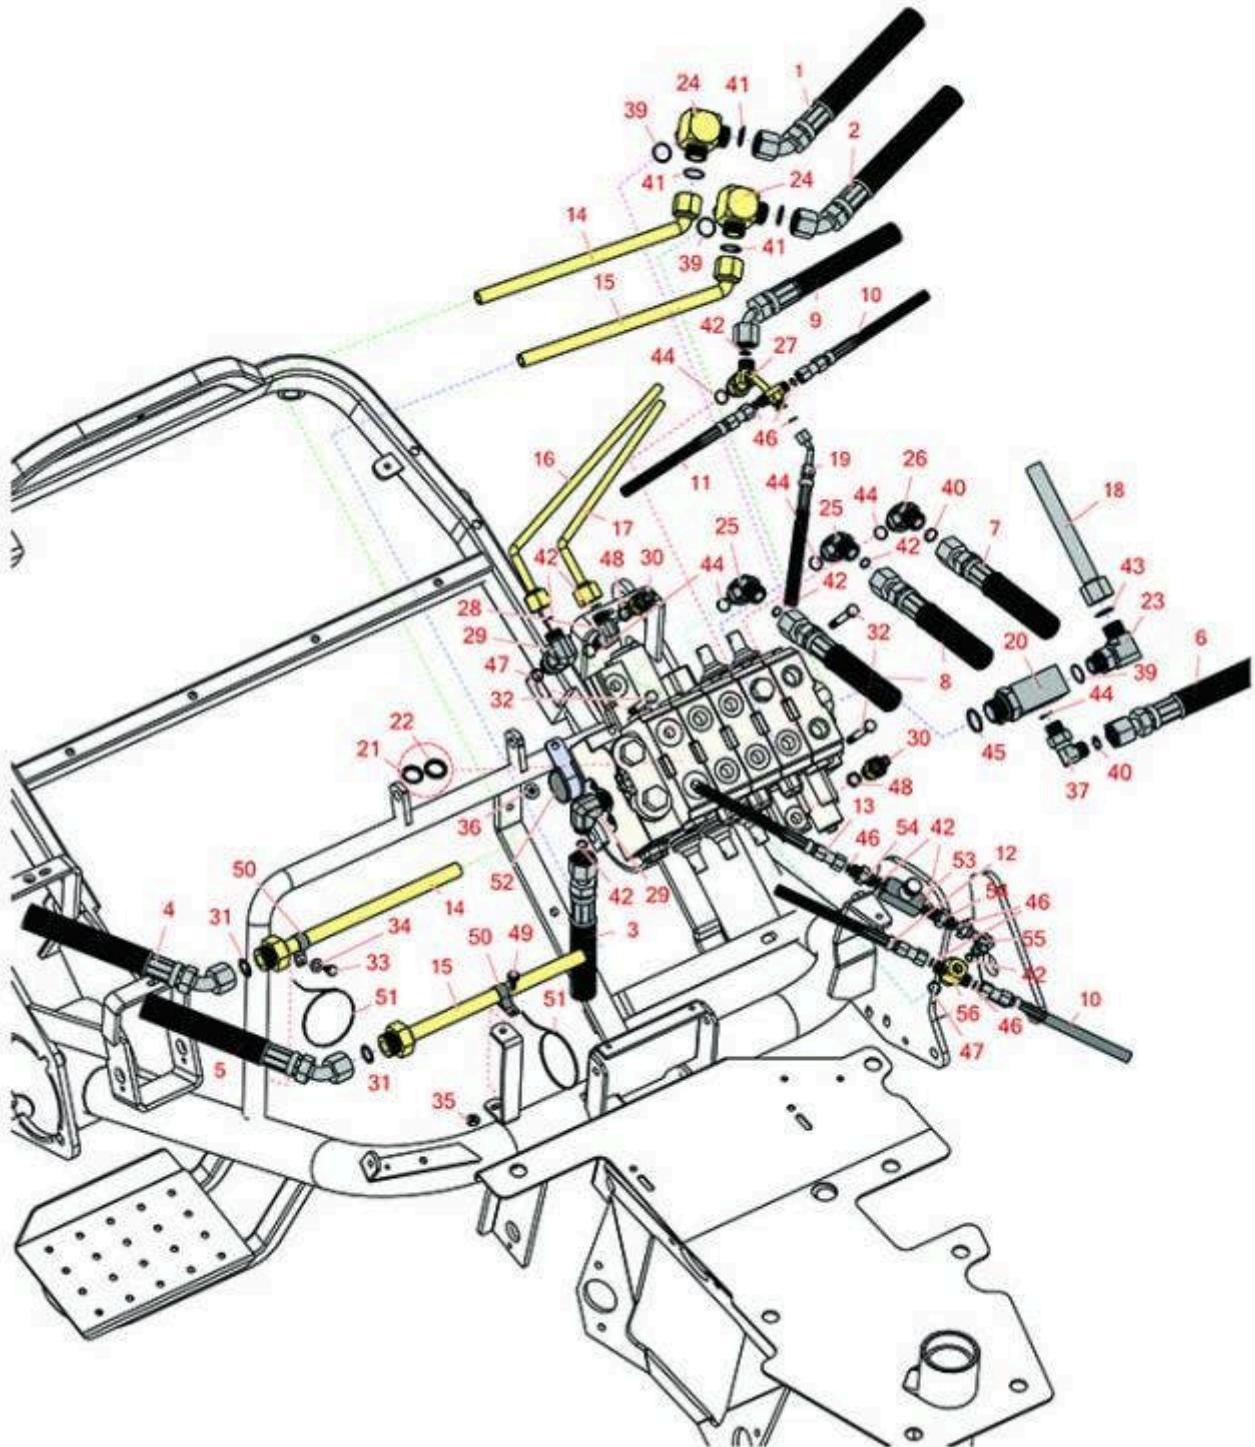

Replaces Toro Greensmaster 3050 Parts

Traction Unit - Model 04351

Control Valve

All original equipment manufacturers names and part numbers are used for identification purposes only, and we are in no way implying that our products are original equipment parts. Prices subject to change without notice.

Replaces Toro Greensmaster 3050 Parts

Traction Unit - Model 04351
Control Valve

Item No	R&R Part No.	OEM Part No.	Description	Qty Req	Order Quantity
Hoses					
1	R150627		Hydraulic Hose Assy - Drive Motor - RH Upper	1	
2	R150641		Hydraulic Hose Assy - Drive Motor - RH Lower	1	
2	R98-0647	98-0647	Hydraulic Hose Assy - RH Drive Motor	1	
3	R150644		Hydraulic Hose Assy - Valve to Pump	1	
4	R150645		Hydraulic Hose Assy - Drive Motor - LH Upper	1	
4	R98-2153	98-2153	Hydraulic Hose Assy - LH Drive Motor	1	
5	R150642		Hydraulic Hose Assy - Drive Motor - LH Lower	1	
5	R98-0648	98-0648	Hydraulic Hose Assy - LH Drive Motor	1	
6	R150631		Hose - Rear Motor Return	1	
6	R63-3840	63-3840, 95-5987	Hose - Rear Motor Return	1	
<i>Tech Note: Hydraulic hose includes protective sleeving.:</i>					
7	R150626		Hydraulic Hose Assy - Valve to Pump	1	
7	R107-9519	107-9519, 98-2151	Hydraulic Hose Assy - Valve to Pump	1	
8	R150620		Hydraulic Hose Assy - Valve to Pump	2	
9	R95-5986	74-3830, 95-5986	Hydraulic Hose Assy - Rear Reel Motor	1	
10	R150640		Hydraulic Hose Assy - RH Lift Cylinder	1	
11	R150632		Hose - Cyl LH Drop Fits	1	
12	R150638		Hydraulic Hose Assy - Front LH Cylinder	1	
13	R150639		Hydraulic Hose Assy - Rear Lift Cylinder	3	