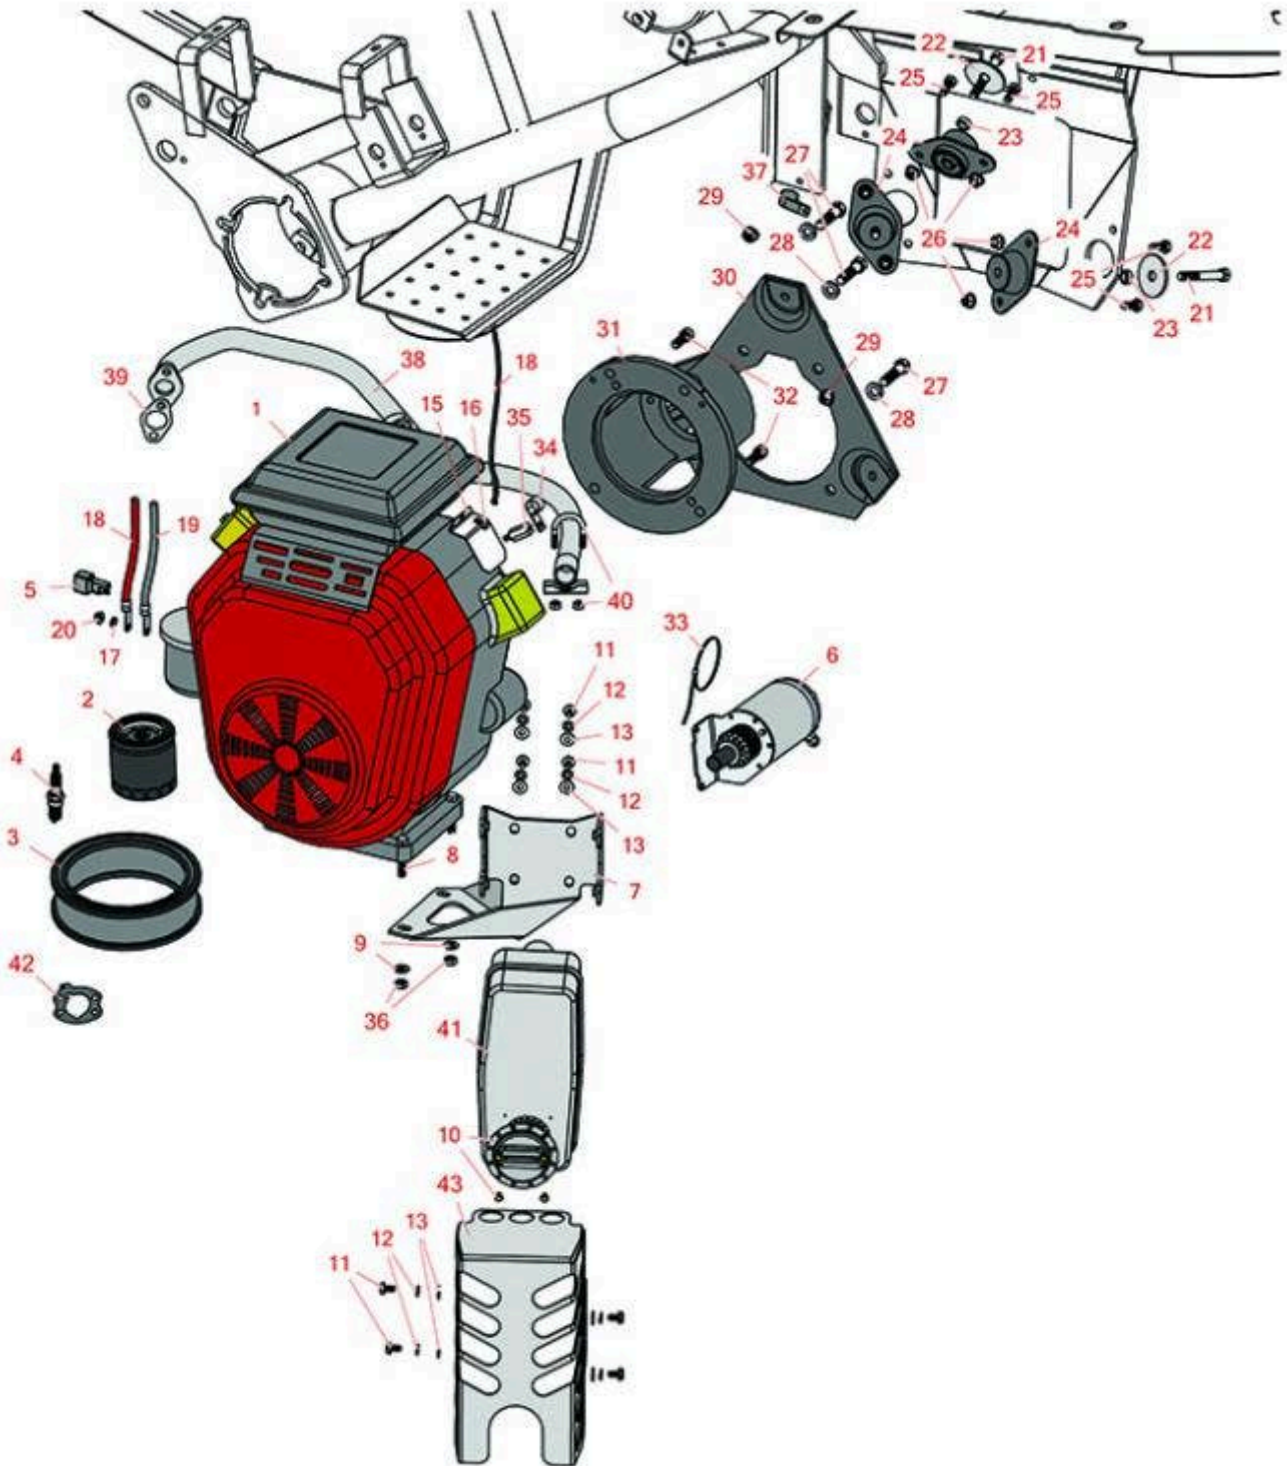

Replaces Toro Greensmaster 3050 Parts

Traction Unit - Model 04351
Engine

All original equipment manufacturers names and part numbers are used for identification purposes only, and we are in no way implying that our products are original equipment parts. Prices subject to change without notice.

Replaces Toro Greensmaster 3050 Parts

Traction Unit - Model 04351
Engine

Item No	R&R Part No.	OEM Part No.	Description	Qty Req	Order Quantity
1	RS3054470610G1		B-S Engine 16 Hp	1	
Filters					
2	R491056	107-7817, 491056	Baldwin Oil Filter	1	
2	RRF10608	114-3494, 491056, 52 050 02-S, 85-4930, NN10147	SilverGuard Oil Filter	1	
2	RRF10602	107-7817, 492932	SilverGuard Oil Filter	1	
2	RS492932S	107-7817, 492932	B-S Filter-Oil	1	
3	R394018	394018, 92-0527	Baldwin Air Filter - Gas Engine	1	
3	RRF10102	394018, 92-0527	SilverGuard Air Filter	1	
3	RS394018S	394018, 92-0527	B-S Filter-A/C Cartridge	1	
3	RS272490S	272490, 92-0530	B-S Filter-Pre Cleaner	1	
Gauges and Controls					
4	RN7938	130-8380, 491055	NGK Spark Plug - BKR5E	1	
<i>Tech Note: Replaces Champion RC12YC:</i>					
5	R100-4918	100-4818, 100-4918	Diode	2	
6	RS691564	691564	B-S Motor-Starter	1	