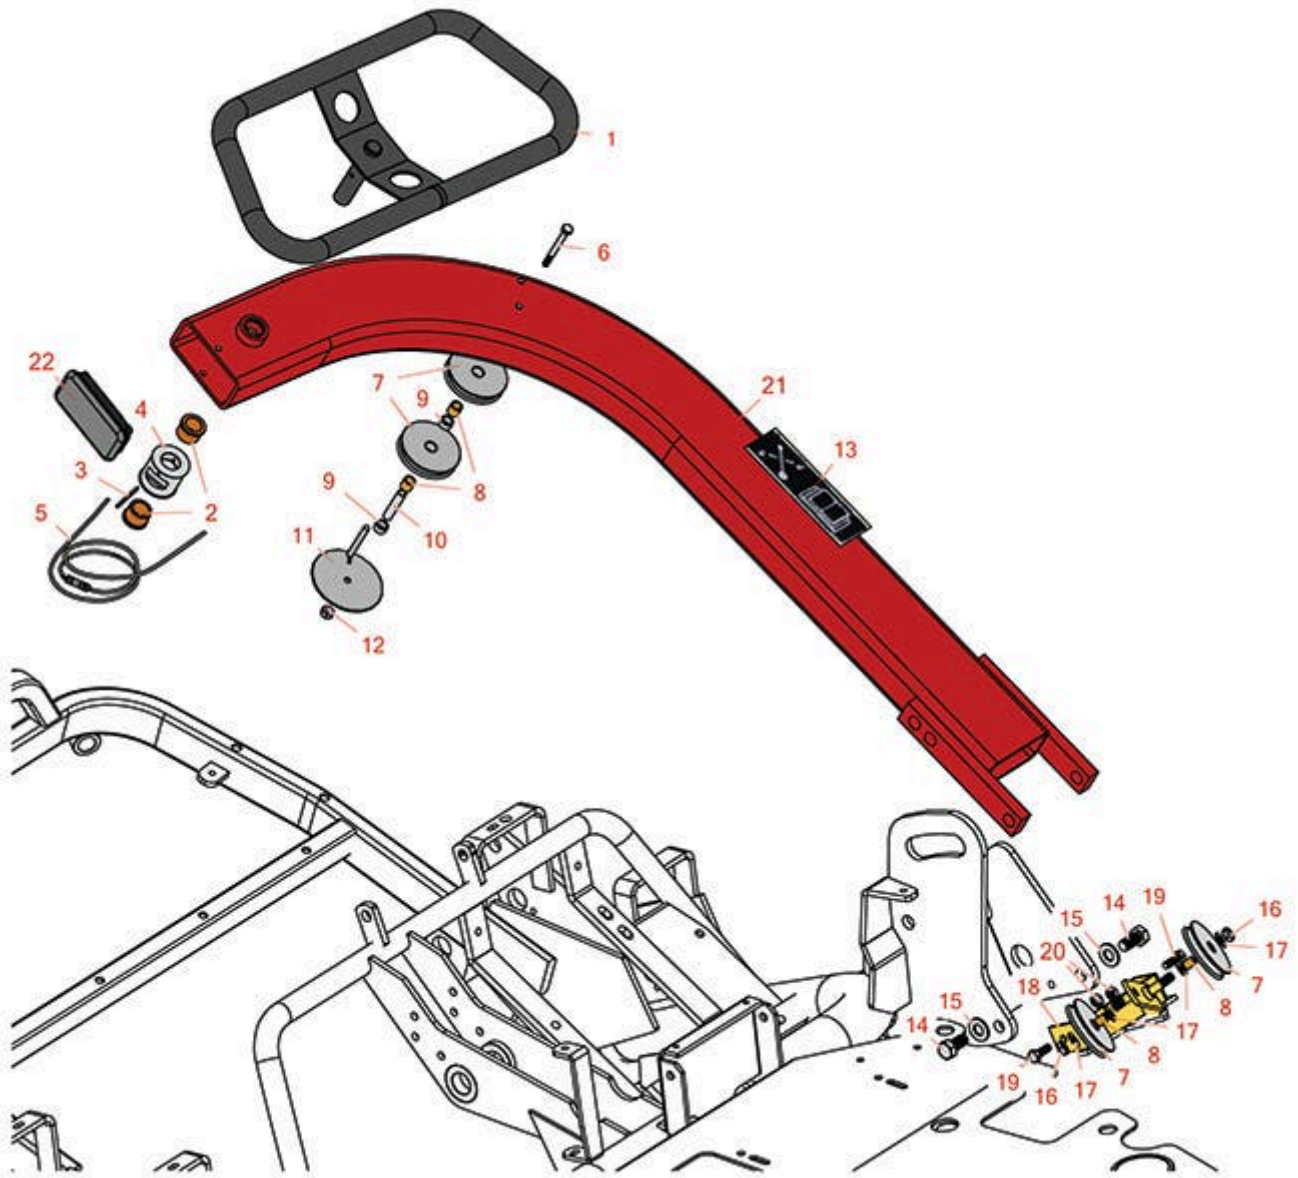

Replaces Toro Greensmaster 3050 Parts

Traction Unit - Model 04351

Steering Arm

All original equipment manufacturers names and part numbers are used for identification purposes only, and we are in no way implying that our products are original equipment parts. Prices subject to change without notice.

Replaces Toro Greensmaster 3050 Parts

Traction Unit - Model 04351

Steering Arm

Item No	R&R Part No.	OEM Part No.	Description	Qty Req	Order Quantity
1	R49-5900	49-5900	Steering Wheel	1	
2	R256-113	256-113	Bushing - 3/4 ID x 1 1/8 Flange	2	
3	R32121-44	32121-44	Roll Pin - 3/16 x 2	1	
4	R95-7149	95-7149	Front Steering Pulley	1	
5	R95-5965	95-5965	Cable - Steering Fits 3050	1	
6	R400124	01-178-0420, 20-11-AD, 321-15	Bolt - Hex HD 1/4-20 x 2-1/2 GR5	1	
7	R5-2653	5-2653	Pulley - Idler Steering Cable	4	
8	R256-2	256-2	Bushing - Idler Pulley	4	
9	R71-5440	71-5440	Spacer - Steering Pulley	2	
10	R10-7240	10-7240	Spacer - Steering Pulley	1	
11	R95-5959-01	95-5959, 95-5959-01	Pulley - Support - Red	1	
12	R301504	2296-42, 301504, 32127-24, 32128-33, 32146-17, 3296-16, 3296-42, 3296-42, 915661P	Locknut - ESNA 1/4-20	1	
13	R93-8063	83-1790, 93-8063	Decal - Warning Ce	1	

Replaces Toro Greensmaster 3050 Parts

Traction Unit - Model 04351

Steering Arm

Item No	R&R Part No.	OEM Part No.	Description	Qty Req	Order Quantity
14	R325-4	01-150-0280, 01-178-0806, 01-178-0808, 20-85-AD, 20-85-AGD, 325-1, 325-2, 325-4	Bolt - Hex HD 1/2-13 x 1	4	
15	R3256-26	01-166-0540, 01-166-0820, 17-2530, 24-13-BD, 30-8570, 3256-26, 356206, 48-9390	Washer - 1/2 in	4	
16	R444850	3296-59	Nut - 3/8-16 Jam Center Lock	2	
17	R453011	01-166-0100, 01-166-0120, 01-166-0270, 01-166-0500, 01-166-0600, 01-166-0620, 132-4593, 2356-3, 237-12, 24-10-AD, 24-11-AD, 24-11-BD, 24-12-AD, 24-12-BD, 30-9310, 32-8190, 3256-24, 3256-3, 3256-36, 3256-4, 453011, 47-9950, 48-9220, 513458, 7-0052	Washer - Flat 3/8 SAE Y/Zinc	4	
18	R95-2932	95-2932	Bracket - Pulley	1	