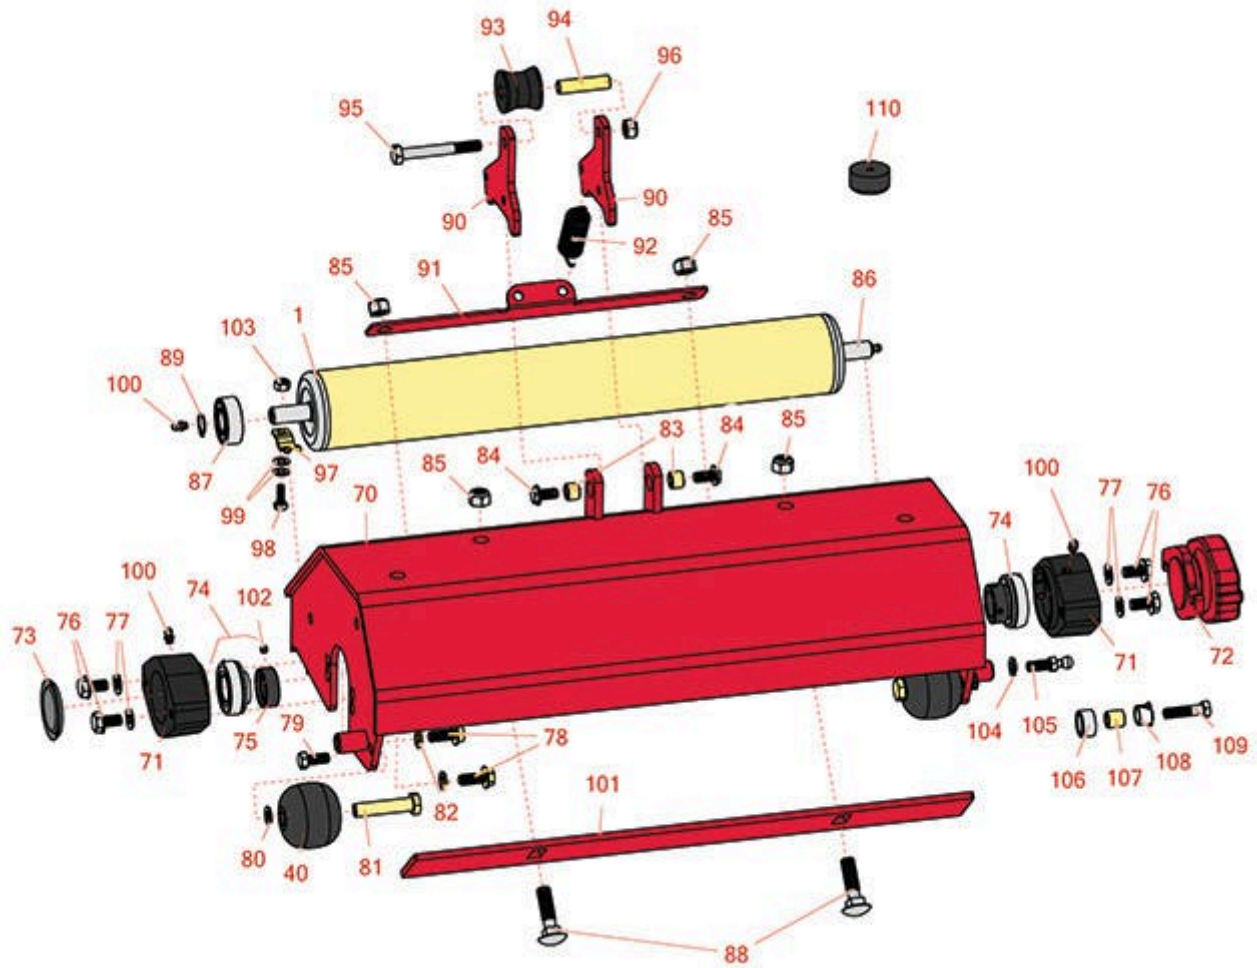

# Replaces Toro Greensmaster 3050 Parts

Tri-Roller Unit - Model 04495

Tri-Roller & Frame

All original equipment manufacturers names and part numbers are used for identification purposes only, and we are in no way implying that our products are original equipment parts. Prices subject to change without notice.

# Replaces Toro Greensmaster 3050 Parts

Tri-Roller Unit - Model 04495

Tri-Roller & Frame

Item No	R&R Part No.	OEM Part No.	Description	Qty Req	Order Quantity
<b>Rollers</b>					
1	<b>R99-1615</b>	99-1615	Roller - Rear 3	1	
<b>Wheels</b>					
40	<b>R99-4210</b>	99-4140, 99-4210	Basket Roller - Smooth Anti Scalp	2	
<b>Other Parts Available</b>					
70	<b>R100-6443-01</b>	100-6443-01	Frame - Spiker	1	
71	<b>R95-7148</b>	95-7148	Housing - Bearing Reel	2	
72	<b>R95-1642-01</b>	93-2570, 95-1642, 95-1642-01	Counterweight	1	
73	<b>R150485</b>	2410-30, 2410-30OSS	Cap - Protective Bearing Housing	1	
74	<b>R71-1360</b>	251-219, 251-253, 251-254, 251-320, 71-1360, 88-7880, 94-3405	Bearing	2	
75	<b>R251-77</b>	251-77	Collar - Bearing	2	
76	<b>R93-2569</b>	93-2569	Bolt - Hex Washer Nyloc M10	4	

# Replaces Toro Greensmaster 3050 Parts

Tri-Roller Unit - Model 04495

Tri-Roller & Frame

Item No	R&R Part No.	OEM Part No.	Description	Qty Req	Order Quantity
77	<b>R453011</b>	01-166-0100, 01-166-0120, 01-166-0270, 01-166-0500, 01-166-0600, 01-166-0620, 132-4593, 2356-3, 237-12, 24-10-AD, 24-11-AD, 24-11-BD, 24-12-AD, 24-12-BD, 30-9310, 32-8190, 3256-24, 3256-3, 3256-36, 3256-4, 453011, 47-9950, 48-9220, 513458, 7-0052	Washer - Flat 3/8 SAE Y/Zinc	4	
78	<b>R33115-025</b>	33115-025, 48-7780	Bolt - Hex HD M10-1.5 x 25	4	
79	<b>R400260</b>	01-178-0605, 18-4100, 19-8270, 323-3, 323-33, 323-34, 323-5, 3235-5	Bolt - Hex HD 3/8-16 x 7/8	2	
80	<b>R3256-45</b>	3256-45	Washer - Flat .733 x .381 x .058 YZ	2	
81	<b>R99-4209</b>	99-4209	Shaft - Special	2	
82	<b>R48-9590</b>	01-176-0040, 42-9600, 48-9590, 48-9690, 63-7780	Washer - Lock 10mm	4	