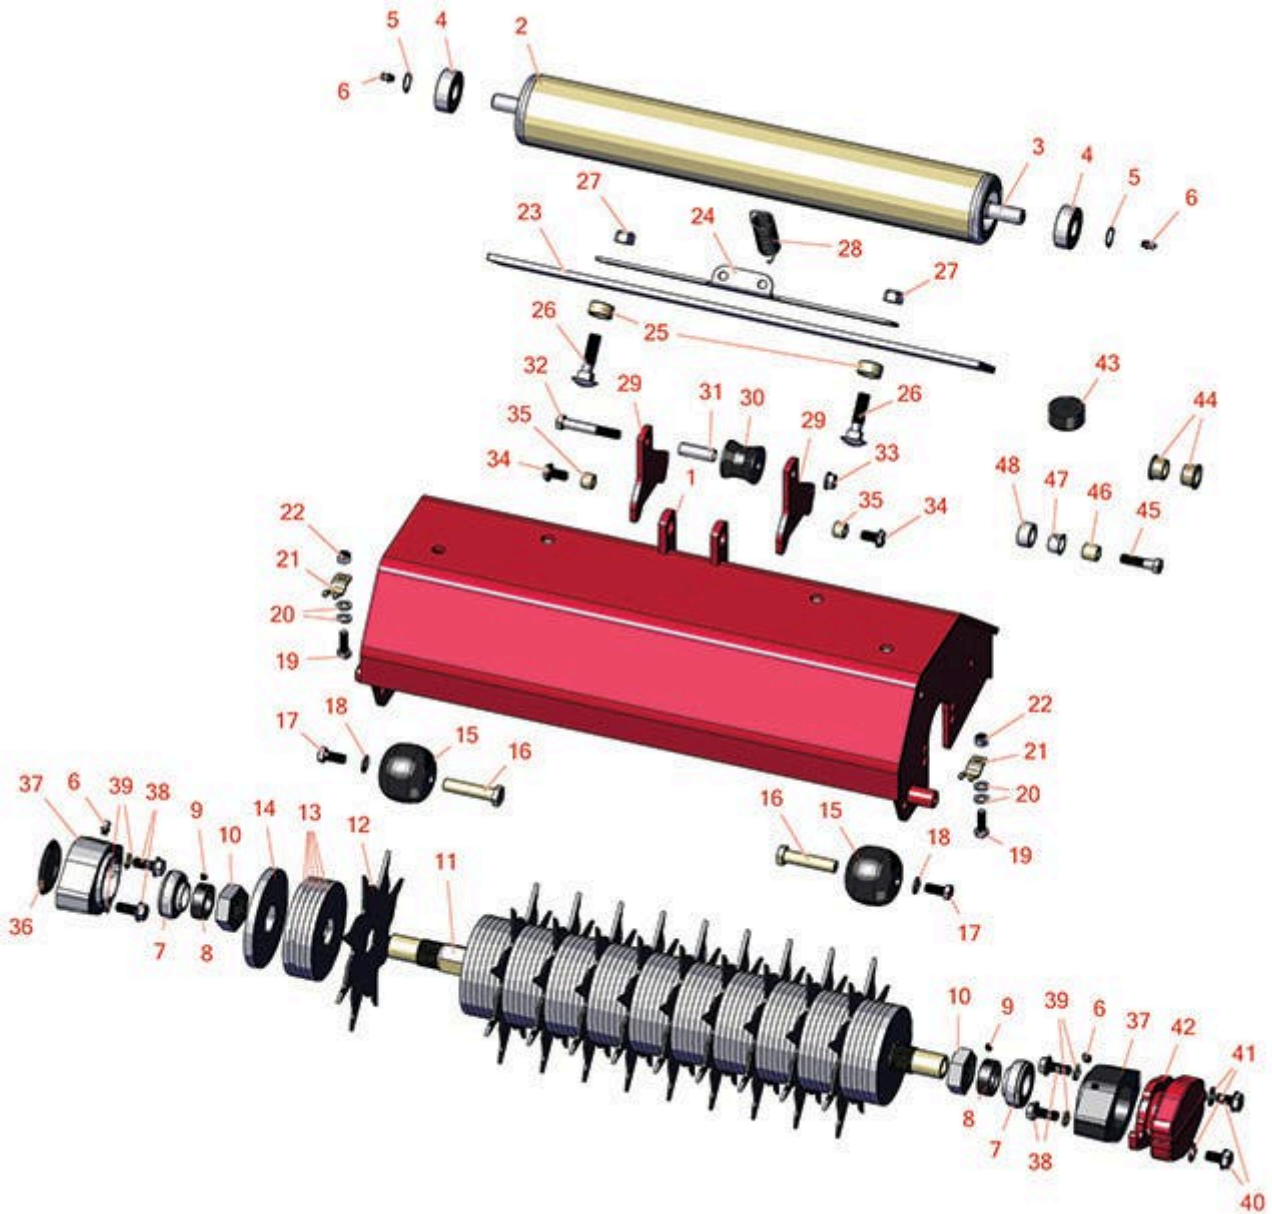

# Replaces Toro Greensmaster 3120 Parts

Spiker Unit  
Spiker Reel & Frame

All original equipment manufacturers names and part numbers are used for identification purposes only, and we are in no way implying that our products are original equipment parts. Prices subject to change without notice.

# Replaces Toro Greensmaster 3120 Parts

*Spiker Unit*

*Spiker Reel & Frame*

Item No	R&R Part No.	OEM Part No.	Description	Qty Req	Order Quantity
1	<b>R100-6443-01</b>	100-6443-01	Frame - Spiker	1	
2	<b>R99-1615</b>	99-1615	Roller - Rear 3	1	
3	<b>R93-2466</b>	93-2466	Shaft - Rear Roller	1	
4	<b>R93-2559</b>	93-2559	Bearing	2	
5	<b>R458013</b>	30-0580, 32120-72, 458013, 93-2525, 936125	Ring - Retaining	2	
6	<b>R302-5</b>	21-6010, 302-11, 302-37, 302-47, 302-5, 302-57, 302-58, 302-6, 31-0300, 32-9660, 60-0800, 62-3880, 92-4181	Fitting - Grease	4	
7	<b>R71-1360</b>	251-219, 251-253, 251-254, 251-320, 71-1360, 88-7880, 94-3405	Bearing	2	
8	<b>R251-77</b>	251-77	Collar - Bearing	2	
9	<b>R3245-35</b>	3245-35	Screw - Set 1/4-28 x 1/4	4	
10	<b>R3220-18</b>	3220-18, 67-5840	Nut - Jam V-Cut Shaft	2	
11	<b>R99-1611</b>	99-1611	Shaft - Spiker	1	