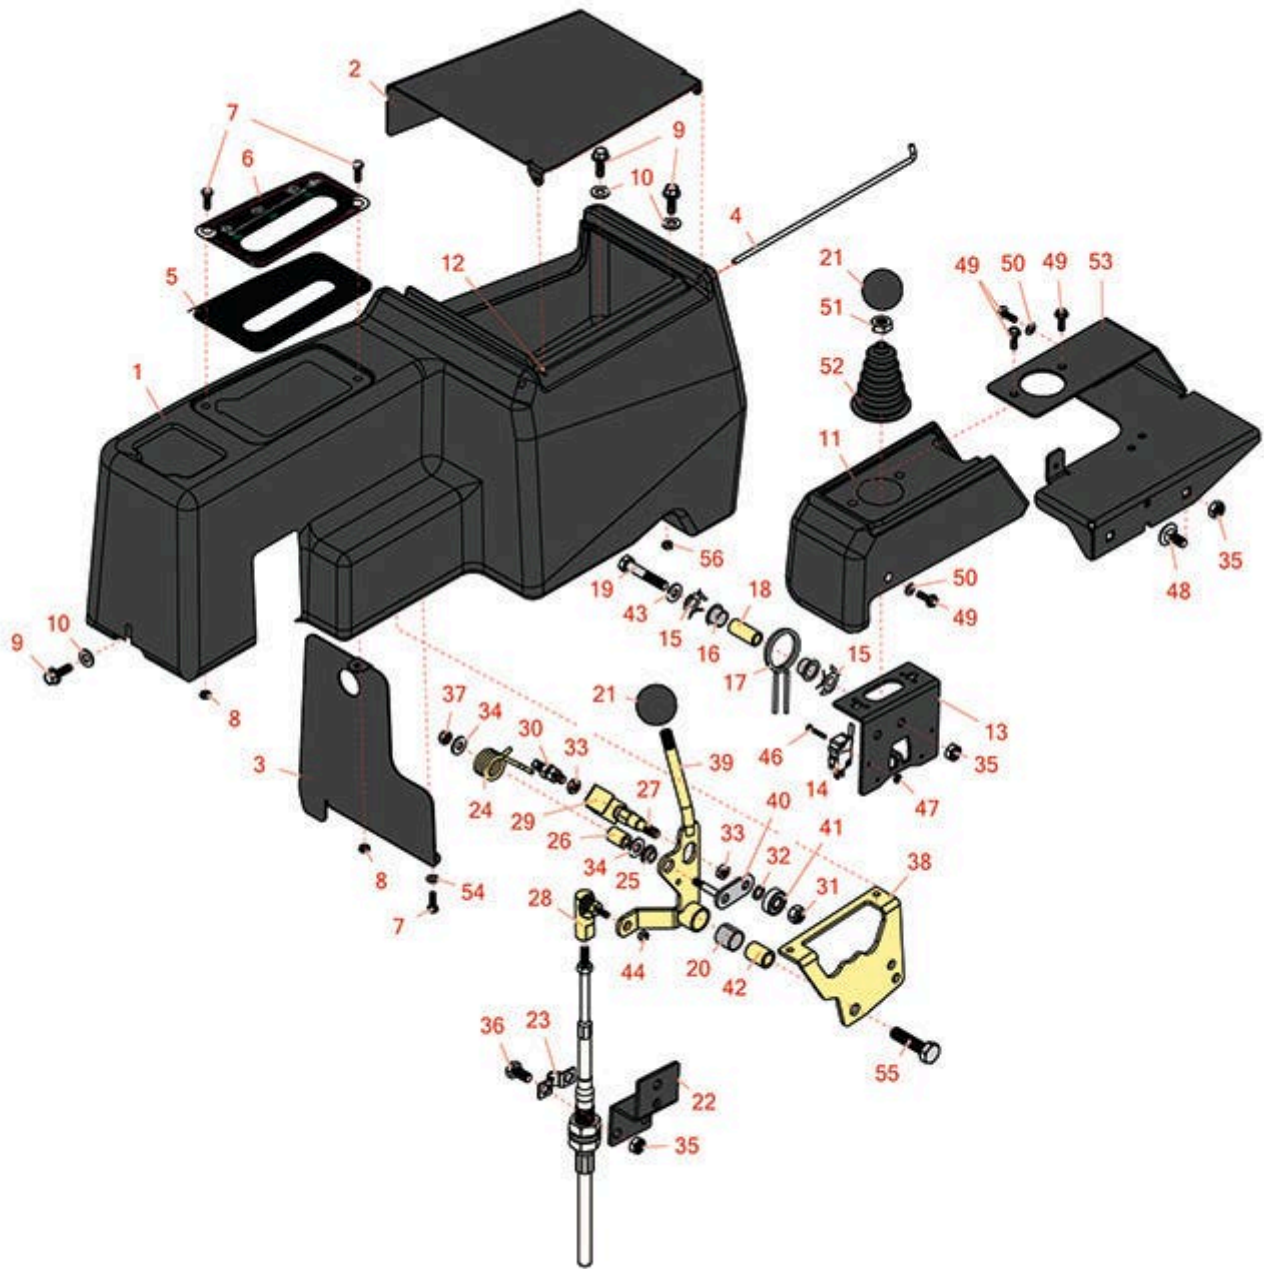

Replaces Toro Greensmaster 3120 Parts

Traction Unit
Console & Joystick

All original equipment manufacturers names and part numbers are used for identification purposes only, and we are in no way implying that our products are original equipment parts. Prices subject to change without notice.

Replaces Toro Greensmaster 3120 Parts

*Traction Unit
Console & Joystick*

Item No	R&R Part No.	OEM Part No.	Description	Qty Req	Order Quantity
1	R105-8250	105-8250	Console	1	
2	R105-8254-03	105-8254-03	Lid - Console	1	
3	R105-8255-03	105-8255-03	Baffle-Console	1	
4	R105-8256	105-8256	Rod-Hinge	1	
5	R105-8280-03	105-8280-03	Plate - Console	1	
6	R105-8306	105-8306	Decal - Speed Selector	1	
7	R3290-134	3290-134	Screw - 10-24x5/8 Hh Ms	4	
8	R3290-148	3290-148	Nut - 10-24 Fl Lock	4	
9	R32144-10	32140-81, 32144-10, 32144-3, 34-140-AMVD	Bolt - 1/4-20 x 3/4 Serrated Hx Wshr	2	
10	R3256-22	24-9-BD, 3-1032, 3256-1, 3256-22, 93-0954, 93-0989	Washer - Flat 1/4 Yellow	3	
11	R105-8251	105-8251	Pod	1	
12	R151399		Retainer - Push-On	2	
13	R115-5357-03	115-5357-03	Bracket - Joystick	1	
14	R108-6496	108-6496	Micro Switch w/Boot	2	
15	R106-4193	106-4193	Washer - Finger, Spr	2	
16	R93-5547	93-5547	Bushing-Nylon	2	
17	R105-8289	105-8289, 93-5509	Spring-Torsion	1	