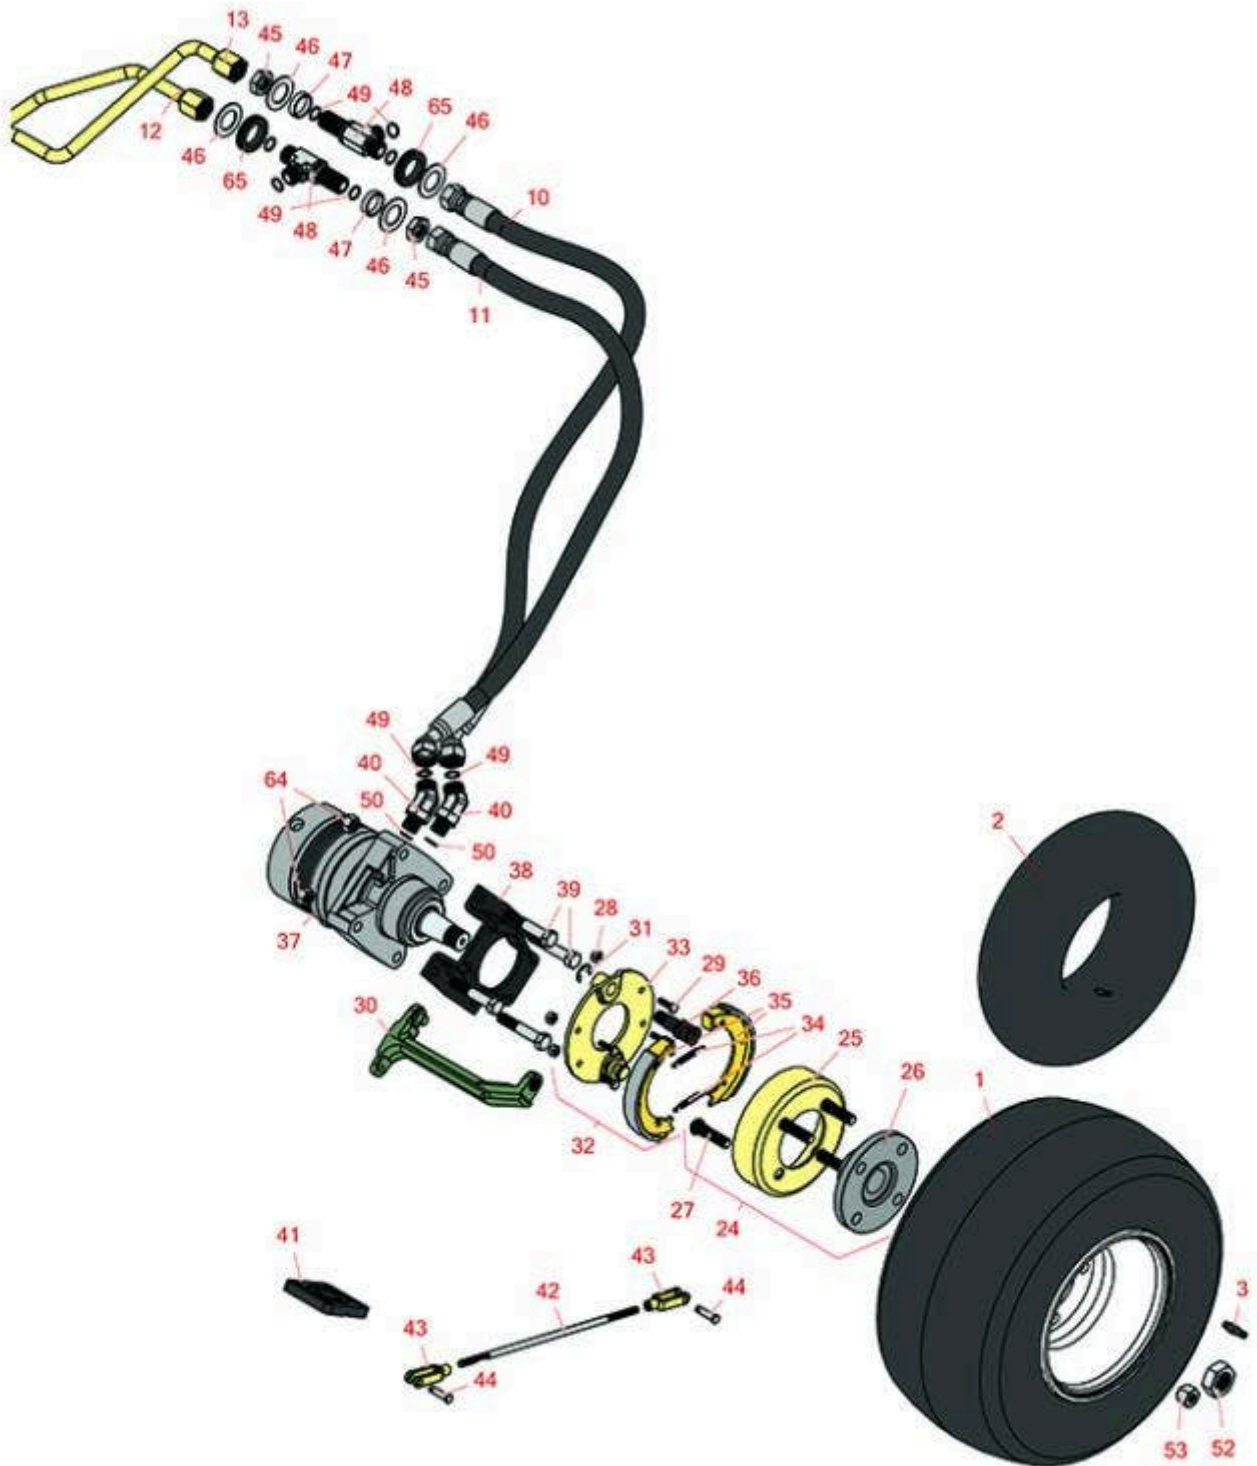

Replaces Toro Greensmaster 3120 Parts

Traction Unit
Front Wheel

All original equipment manufacturers names and part numbers are used for identification purposes only, and we are in no way implying that our products are original equipment parts. Prices subject to change without notice.

Replaces Toro Greensmaster 3120 Parts

Traction Unit
Front Wheel

Item No	R&R Part No.	OEM Part No.	Description	Qty Req	Order Quantity
Tires					
1	R217-60	217-60, 242-49	Wheel - with Valve Stem - White	2	
2	R700141	232-37, 232-47	Tube - 18x6.50/7.50/8.50/9.50-8 TR13	2	
3	R232-27	232-27, 232-31	Stem - Valve w/ Cap	2	
Hoses					
10	R105-4336	105-4336	Hydraulic Hose Assy	1	
<i>Tech Note: Ser# 316000501-401320000:</i>					
10	R138-4975	138-4975	Hydraulic Hose Assy - Hp	1	
<i>Tech Note: Ser# 403410001-999999999:</i>					
11	R105-4333	105-4333	Hydraulic Hose Assy	1	
12	R112-0204	112-0204	Tube-Hyd	1	
13	R112-0203	112-0203	Tube-Hyd	1	
Other Parts Available					
24	R10-6821	10-6820, 10-6821, Oct-20	Hub and Drum Assy	2	
25	R10-6850	10-6850	Drum - Brake	2	
26	R10-6870-03	10-6870, 10-6870-03, Oct-70	Hub - Wheel	2	
27	R85-6540	85-6540	Stud - Drive 1/2-20 x 2	8	