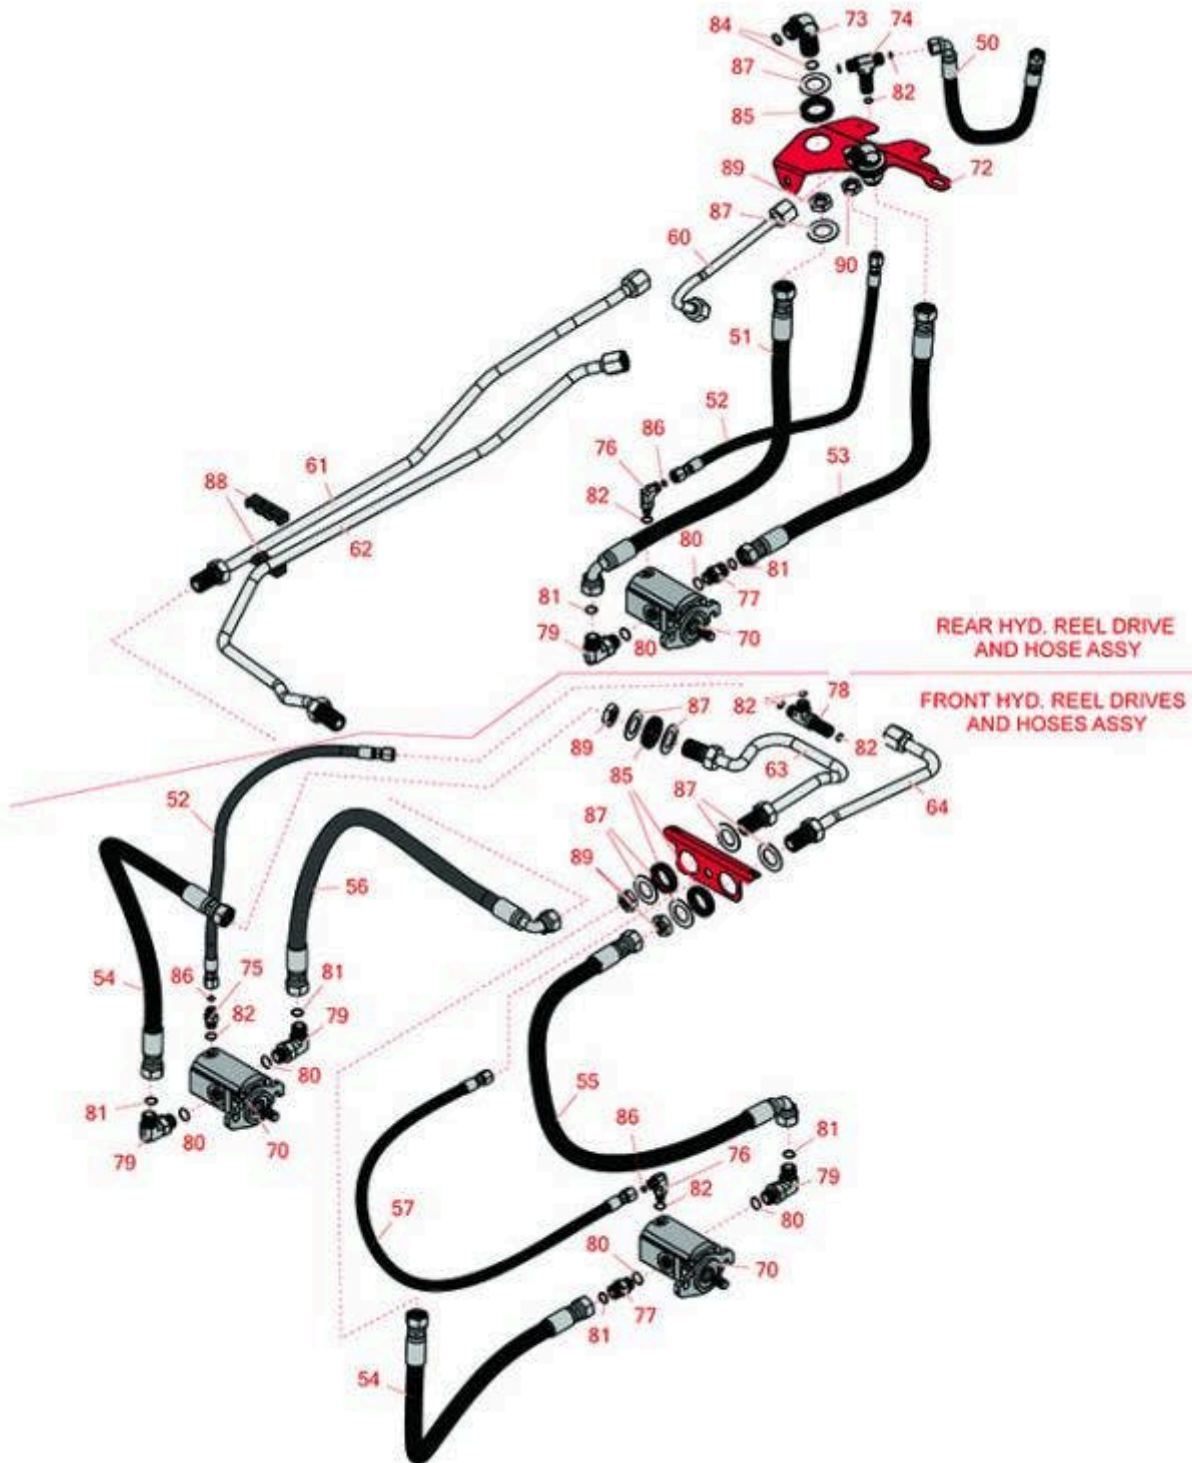

Replaces Toro Greensmaster 3120 Parts

Traction Unit
Hydraulics

All original equipment manufacturers names and part numbers are used for identification purposes only, and we are in no way implying that our products are original equipment parts. Prices subject to change without notice.

Replaces Toro Greensmaster 3120 Parts

*Traction Unit
Hydraulics*

Item No	R&R Part No.	OEM Part No.	Description	Qty Req	Order Quantity
74	R105-8281	105-8281	Tee-Bulkhead	1	
75	R340-92	340-92	Hydraulic Fitting - Striaight	1	
76	R340-132	340-132	Hydraulic Fitting - 90 Deg	4	
77	R340-4	340-4	Hydraulic Fitting - Male Connector	2	
78	R340-68	340-120, 340-68	Fitting - Tee - Bulkhead	1	
79	R340-98	340-98	Hydraulic Fitting	8	
80	R237-79	237-79	O-Ring	6	
81	R237-30	23-6320, 237-30	O-Ring - Seal	6	
82	R237-22	107-8844, 237-22, 237-78	O-Ring	8	
84	R237-65	237-65, 237.65	O-Ring	2	
85	R240-3	240-3	Grommet- Rubber	4	
86	R237-21	237-21, 327-21	O-Ring	3	
87	R69-9010	69-9010, 9-9010	Washer	10	
88	R93-2509	93-2509	Clamp - Tube	2	
89	R340-74	340-74	Locknut - Bulkhead	5	
90	R340-70	340-70	Nut - Lock	1	