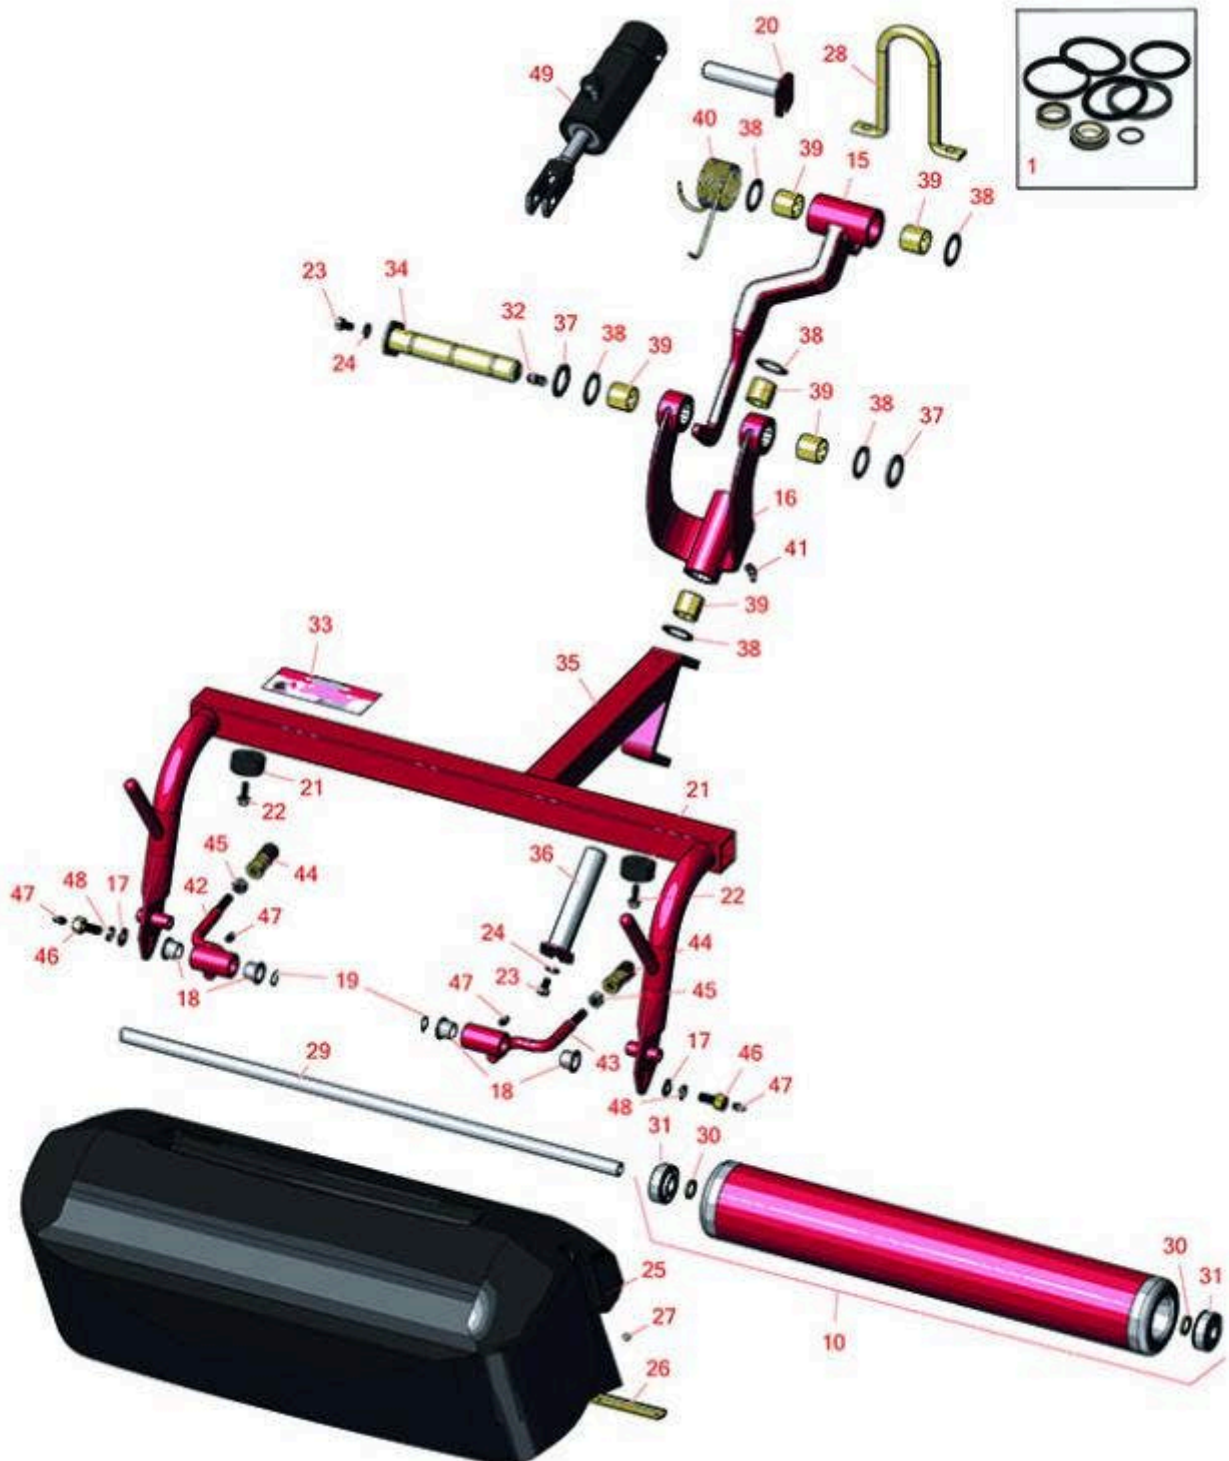

# Replaces Toro Greensmaster 3120 Parts

Traction Unit

Right Hand Pull Frame

All original equipment manufacturers names and part numbers are used for identification purposes only, and we are in no way implying that our products are original equipment parts. Prices subject to change without notice.

# Replaces Toro Greensmaster 3120 Parts

*Traction Unit  
Right Hand Pull Frame*

Item No	R&R Part No.	OEM Part No.	Description	Qty Req	Order Quantity
<b>Overhaul Kis</b>					
1	<b>R132-9515</b>	132-9515	Seal Kit Fits 131-2787 Cyl	1	
<b>Rollers</b>					
10	<b>R133-2337</b>	133-2337	Roller Assy	1	
<b>Other Parts Available</b>					
15	<b>R107-2599</b>	107-2599	Lift Arm Assy - RH	1	
16	<b>R10-7820</b>	10-7820	Pivot Hinge Assy	1	
17	<b>R453011</b>	01-166-0100, 01-166-0120, 01-166-0270, 01-166-0500, 01-166-0600, 01-166-0620, 132-4593, 2356-3, 237-12, 24-10-AD, 24-11-AD, 24-11-BD, 24-12-AD, 24-12-BD, 30-9310, 32-8190, 3256-24, 3256-3, 3256-36, 3256-4, 453011, 47-9950, 48-9220, 513458, 7-0052	Washer - Flat 3/8 SAE Y/Zinc	2	
18	<b>R125-5178</b>	125-5178	Bushing - Sintered Iron	4	
19	<b>R3290-317</b>	3290-317	Washer - Wave	2	