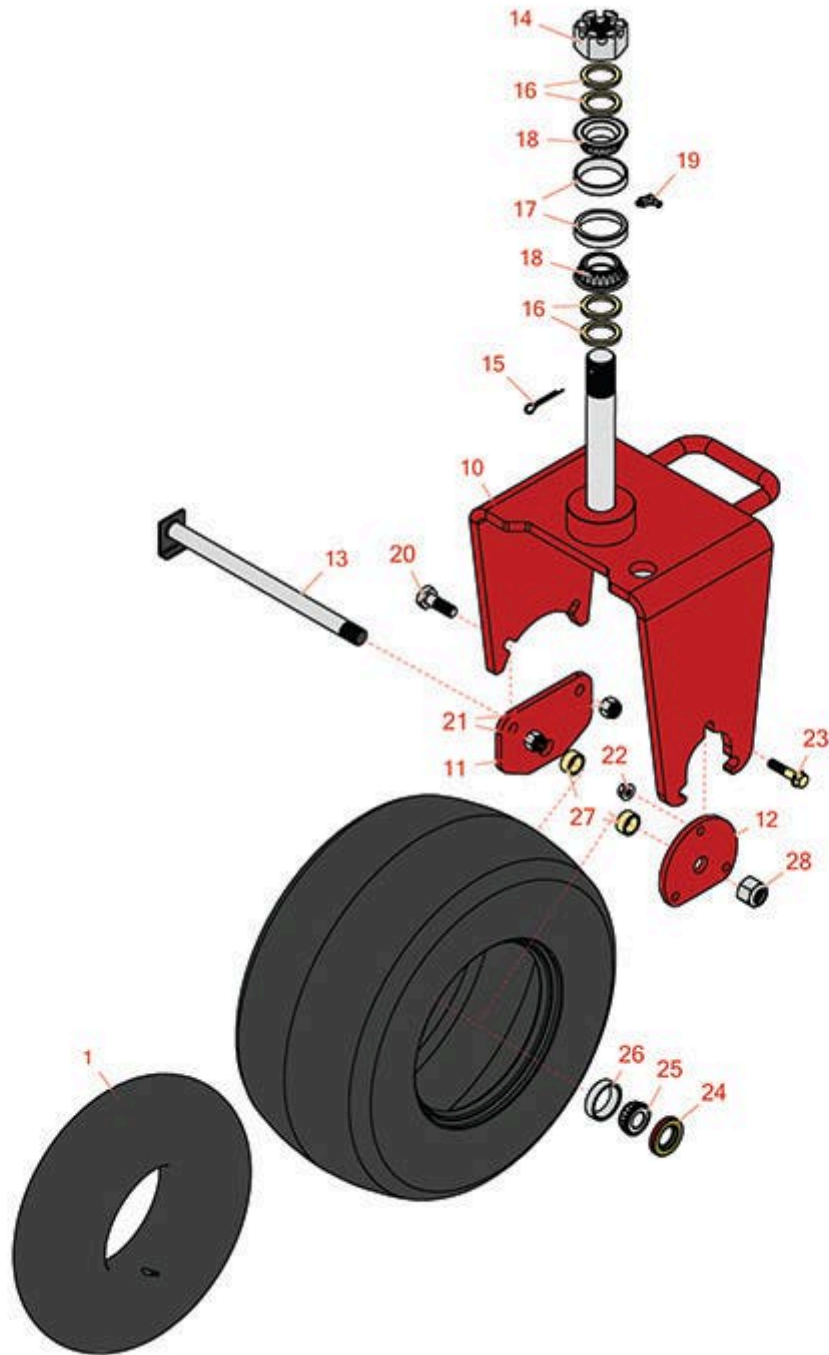

# Replaces Toro Greensmaster 3120 Parts

Traction Unit  
Rear Wheel

All original equipment manufacturers names and part numbers are used for identification purposes only, and we are in no way implying that our products are original equipment parts. Prices subject to change without notice.

# Replaces Toro Greensmaster 3120 Parts

*Traction Unit  
Rear Wheel*

Item No	R&R Part No.	OEM Part No.	Description	Qty Req	Order Quantity
1	<b>R700141</b>	232-37, 232-47	Tube - 18x6.50/7.50/8.50/9.50-8 TR13	1	
<b>Other Parts Available</b>					
10	<b>R112-0285-01</b>	112-0285-01	Fork - Castor	1	
11	<b>R99-1485-01</b>	99-1485-01	Plate - Adapter	1	
12	<b>R99-1486-01</b>	99-1486-01	Plate - Adapter	1	
13	<b>R5-3934</b>	5-3934	Bolt - Steering Caster Fork	1	
14	<b>R32136-9</b>	32136-9	Nut - 1-1/4-12 Slotted	1	
15	<b>R3272-37</b>	3272-37	Pin - Cotter 1/4 x 2-1/2	1	
16	<b>R18-6320</b>	18-6320	Washer - Steering Fork	4	
17	<b>R254-61</b>	01-103-0090, 115-9471, 254-61, 92-0611, 93-4850	Cup	2	
18	<b>R254-70</b>	115-9472, 254-70	Tapered Bearing Cone - w/Seal	2	
19	<b>R700414</b>	302-11, 302-19, 302-4, 32-8170	Zerk - Grease 1/4-28 45 Deg	1	
20	<b>R400408</b>	01-150-0090, 01-178-0812, 20-87-AD, 20-87-AGD, 20-87-AGF, 3226-2, 325-6, 513376, 513378	Bolt - Hex HD 1/2-13 x 1-1/2	4	