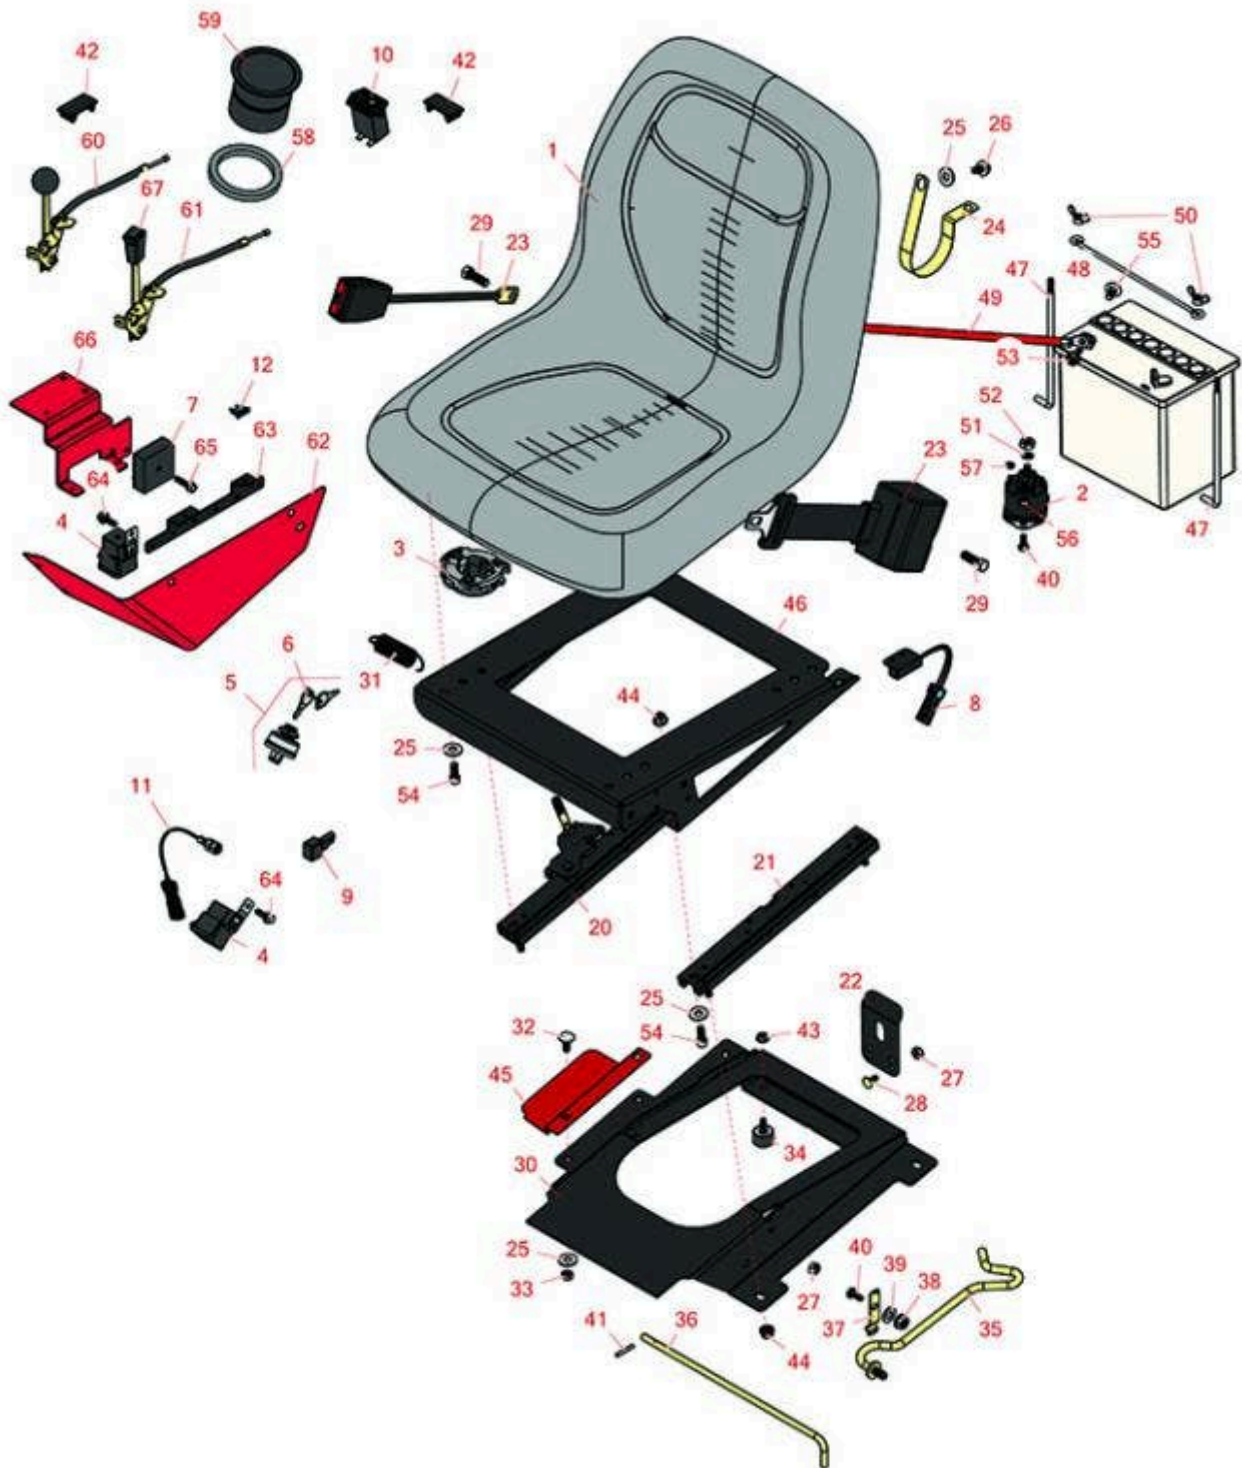

Replaces Toro Greensmaster 3120 Parts

*Traction Unit
Seat and Battery*

All original equipment manufacturers names and part numbers are used for identification purposes only, and we are in no way implying that our products are original equipment parts. Prices subject to change without notice.

Replaces Toro Greensmaster 3120 Parts

*Traction Unit
Seat and Battery*

Item No	R&R Part No.	OEM Part No.	Description	Qty Req	Order Quantity
1	RMXB180GY	106-6672, 112-2923, 119-8829, 133-0577	Milsco Seat XB180 - Grey	1	
Gauges and Controls					
2	R28-4210	28-4210	Solenoid	1	
3	R151541	R&R ON, LY	Delta Seat Switch - Twist Mount 1 Pole Normally Open	1	
3	R100-3524	100-3524	Switch - Seat - Normally Open	1	
4	R99-7430	99-7430	Relay - 30 Amp	1	
5	R104-2541	104-2541, 88-9830	Switch - Key 6 Lead 5/8 Mt.	1	
6	R343060	218-412, 32-8380, 33-2010, 62-7770, 63-8360, 94-2618	Ignition - Key Set/2	8	
7	R92-2538	92-2538	Module- Delay Timer - 6 Sec	1	
8	R104-2057	104-2057	Sensor	1	
9	R100-4918	100-4818, 100-4918	Diode	2	
10	R75-6820	75-6820	Meter - Hour - Quartz	1	
11	R112-0278	112-0278, 93-2055	Switch - Reed	1	
12	R150813	109101	Fuse - 20 Amp	1	

Replaces Toro Greensmaster 3120 Parts

*Traction Unit
Seat and Battery*

Item No	R&R Part No.	OEM Part No.	Description	Qty Req	Order Quantity
12	R150812	109102, 109355, 150812, 218-581	Fuse - 15 Amp	1	
12	R218-578	218-578, 95-2438	Fuse - 10 Amp	2	
Other Parts Available					
20	R105-8265	105-8265	Adjuster - Seat	1	
21	R150228	351-63, 51-0780, 51-0780 & 51-0790, 51-0780/51-0790, 51-0790	Adjusters - Seat (Set of 2)	1	
22	R66-2630	139-8557, 66-2630	Latch - Seat	1	
23	R150848	100-4928, 110-0413, 110-9720, 95-8910	Belt-Seat	1	
24	R2412-133	01-651-0160, 2412-133	Clamp	2	
25	R453009	01-166-0400, 24-10-BD, 24-9-AD, 32-9650, 3256-2, 3256-23, 3256-3, 3256-67, 3290-217, 3556-3, 4-2390, 7-0152	Washer - Flat 5/16 SAE	8	
26	R33104-016	33104-016	Bolt - Hx HD Fl	2	
..					