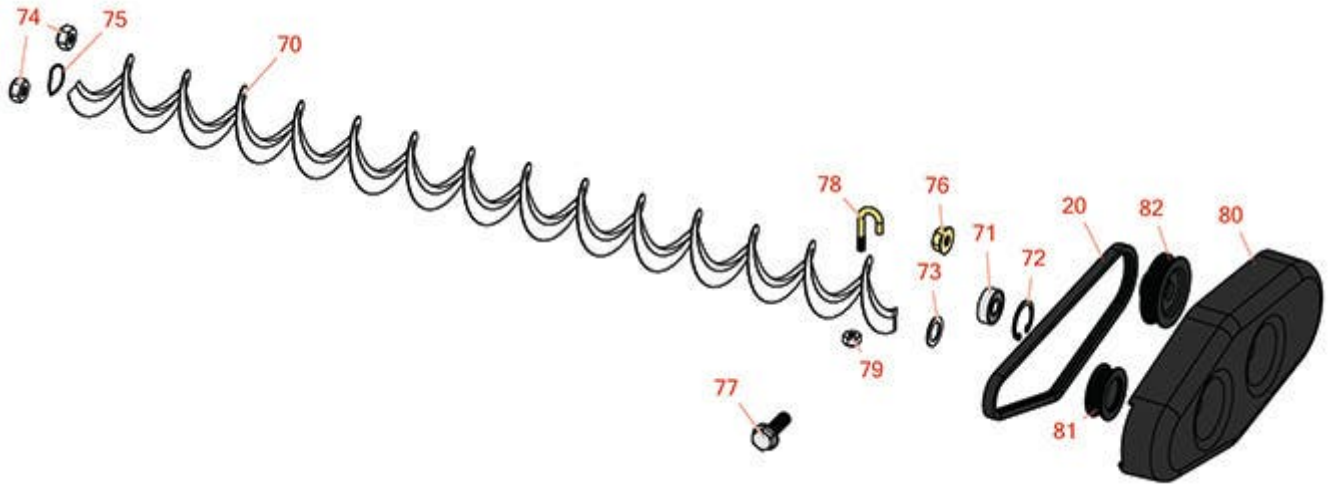

Replaces Toro Greensmaster eTriFlex

3370 Parts

DPA Cutting Unit - Models 04651, 04653 & 04655

Rear Roller Brush

All original equipment manufacturers names and part numbers are used for identification purposes only, and we are in no way implying that our products are original equipment parts. Prices subject to change without notice.

Replaces Toro Greensmaster eTriFlex 3370 Parts

DPA Cutting Unit - Models 04651, 04653 & 04655
Rear Roller Brush

Item No	R&R Part No.	OEM Part No.	Description	Qty Req	Order Quantity
Belts					
20	R105-5720	105-5720	Belt - Poly V	1	
Other Parts Available					
70	R105-6792	104-1829, 105-6792	Brush - Rear Roller	1	
71	R251-259	251-259, 251-307	Bearing - Ball	1	
72	R104-4727	104-4727	Ring - Retaining	1	
73	R112-6957	112-6957	Washer - Hardened	2	
74	R301504	2296-42, 301504, 32127-24, 32128-33, 32146-17, 3296-16, 3296-42, 3296-42 , 915661P	Locknut - ESNA 1/4-20	2	
75	R115-7143	115-7143	Spring - Wave	2	
76	R104-8300	104-8300, 104-8300 , 119-4041	Locknut - 5/16-18 Flanged Y/Zinc	5	
77	R3234-29	3234-17, 3234-29	Bolt - 5/16-18x1 Serr Hex	1	
78	R104-1830	104-1830	Bolt - J	2	
79	R3296-2	32127-10, 3296-2, 9157404	Nut - #10 Lock	2	
80	R105-5719	105-5719	Cover - Rear Brush	1	

Replaces Toro Greensmaster eTriFlex

3370 Parts

DPA Cutting Unit - Models 04651, 04653 & 04655

Rear Roller Brush

Item No	R&R Part No.	OEM Part No.	Description	Qty Req	Order Quantity
81	R104-1834	104-1820, 104-1834	Idler Bearing - Assy	1	
82	R106-6917	106-6917	Pulley - Driven	1	