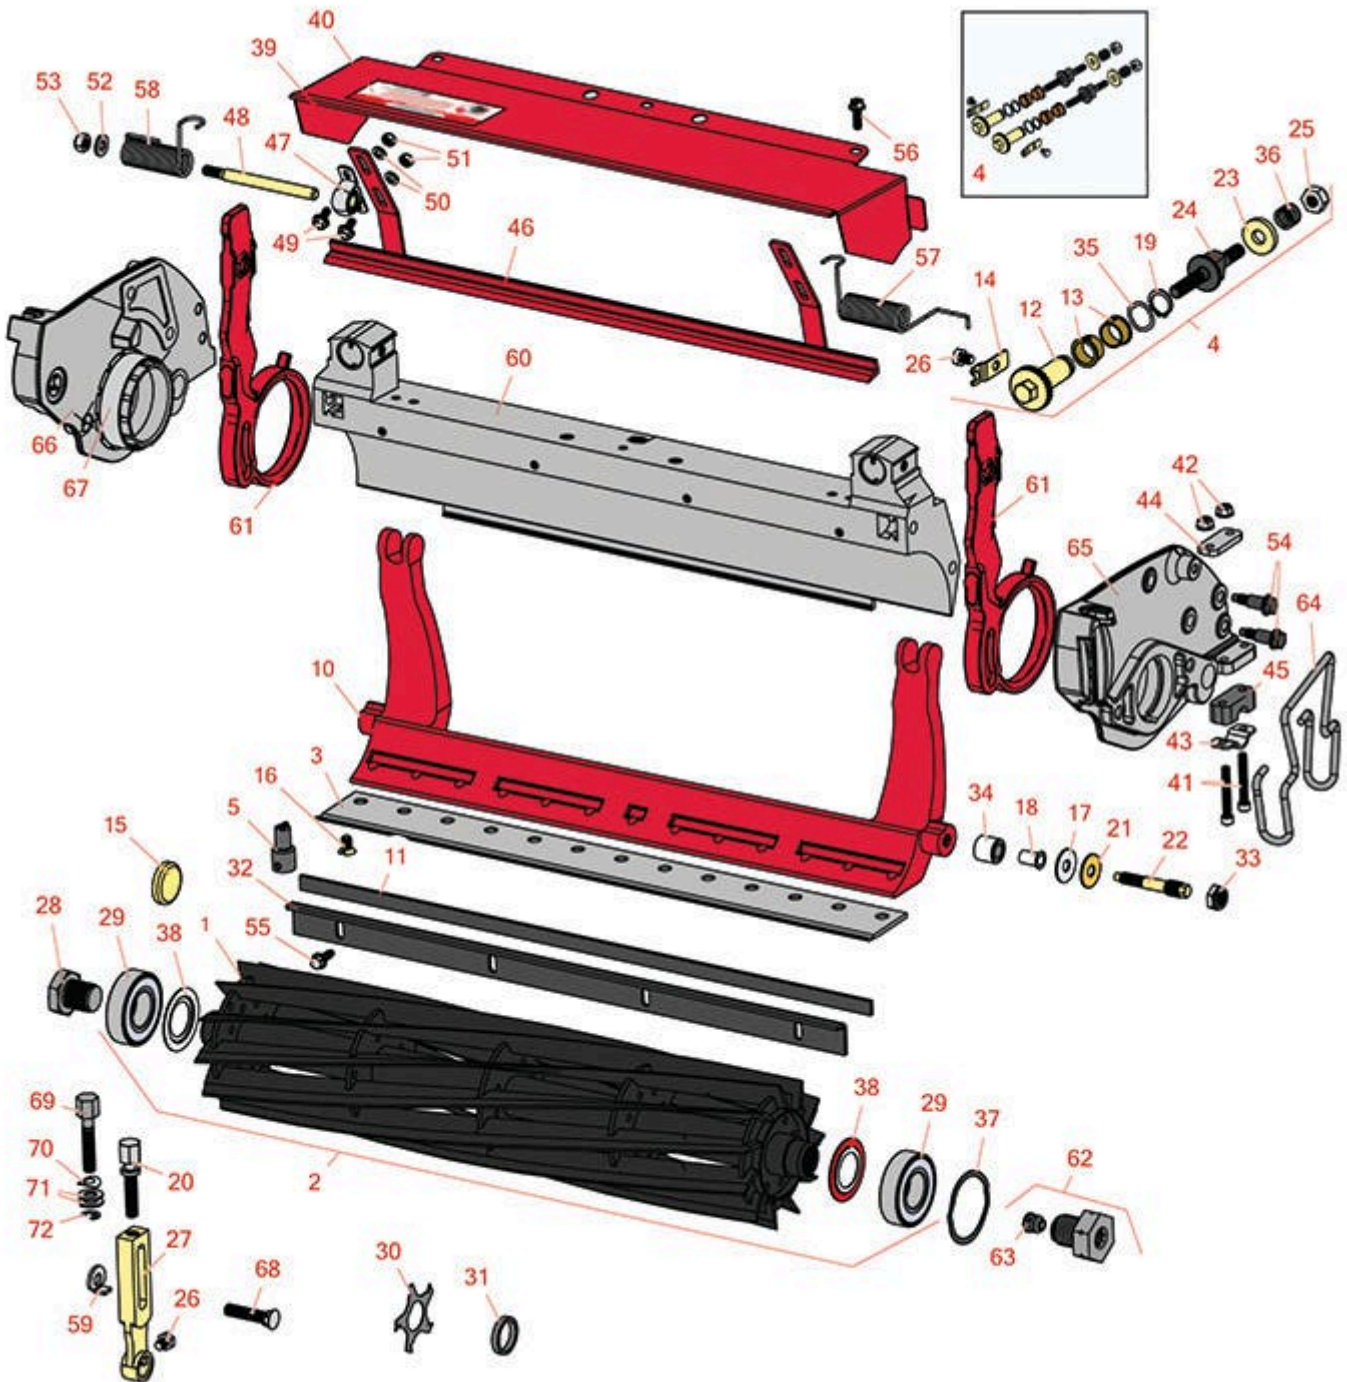

Replaces Toro Greensmaster eTriFlex

3370 Parts

DPA Cutting Unit - Models 04651, 04653 & 04655
Reel & Bedknife

All original equipment manufacturers names and part numbers are used for identification purposes only, and we are in no way implying that our products are original equipment parts. Prices subject to change without notice.

Replaces Toro Greensmaster eTriFlex

3370 Parts

DPA Cutting Unit - Models 04651, 04653 & 04655
Reel & Bedknife

Item No	R&R Part No.	OEM Part No.	Description	Qty Req	Order Quantity
---------	--------------	--------------	-------------	---------	----------------