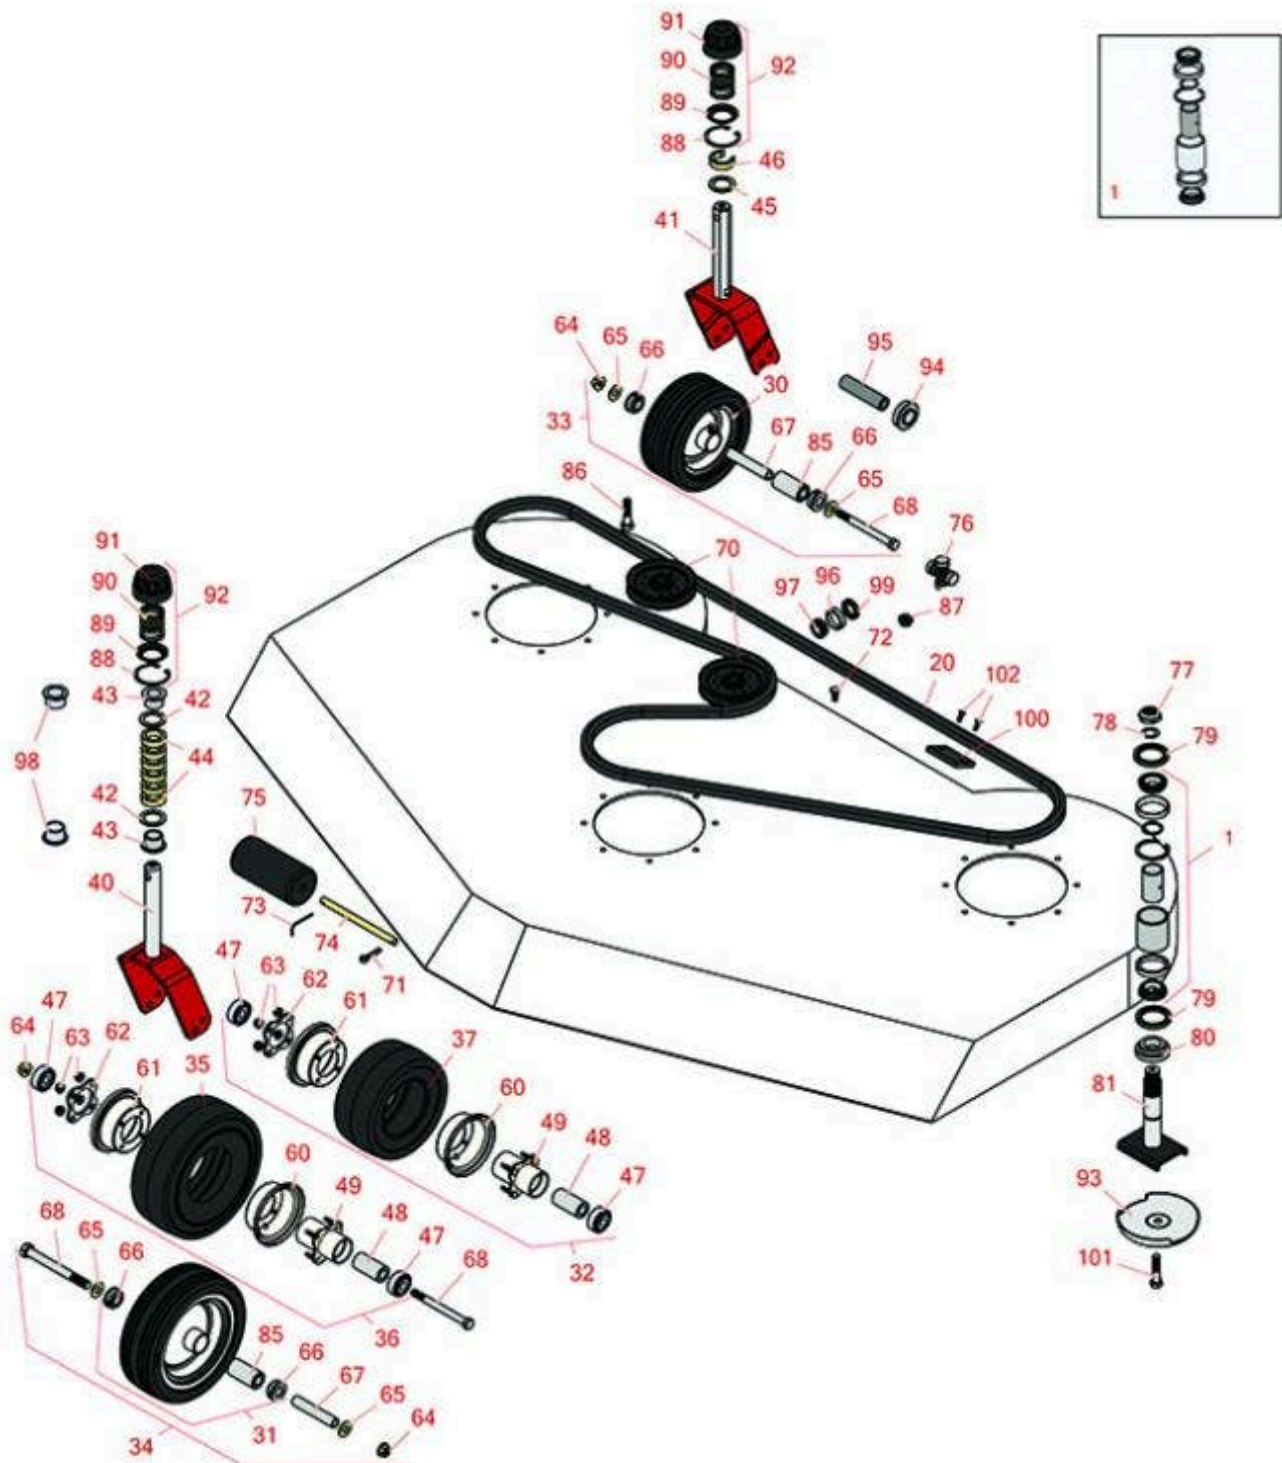

Replaces Toro Groundsmaster 322-D

Parts

Rotary Decks & Attachments

72in Guardian Recycler Deck - Model 30716

All original equipment manufacturers names and part numbers are used for identification purposes only, and we are in no way implying that our products are original equipment parts. Prices subject to change without notice.

Replaces Toro Groundsmaster 322-D Parts

Rotary Decks & Attachments
72in Guardian Recycler Deck - Model 30716

Item No	R&R Part No.	OEM Part No.	Description	Qty Req	Order Quantity
Overhaul Kits					
1	R71-2530	69-8380, 71-2530	Bearing Kit - Spindle	3	
<i>Tech Note: Includes Retaining Rings, Spacers, Bearings & Cups:</i>					
Belts					
20	R93-8457	93-8457	Belt - Main Drive	1	
20	R69-6220	69-6220	Belt - Main Drive	1	
Tires & Wheels					
30	R85-5760	85-5760	Wheel Assy - 8 x 3.50 Solid	2	
<i>Tech Note: Incl: R62-5580 and R83-4740:</i>					
31	R92-1655	62-4330, 92-1655	Wheel - HD Solid Assy 10 x 3.25	2	
<i>Tech Note: Incl R62-5580 and R83-4740:</i>					
32	R137-5529	137-5529, 93-5974, 93-9574, `137-5529	Wheel Assy - Foam Filled 8x3.5-4SM	2	
33	R95-3083	95-3083	Caster Wheel Kit	2	
34	R95-3082	95-3082, 99-5685, Mar-71	Caster Wheel Kit	2	
35	R150591	150591	Tire - 10x3.50-4 (8 Ply) Foam Filled	2	
35	R93-4243	93-4243	Tire - 10x3.50-4 (8 Ply) Pneu	2	
36	R93-5973	76-1880, 93-5973	Wheel - Assy-Foam Filled 10x3.5-4SM	2	
37	R93-9939	93-9939, 98-2877	Tire - 8x3.50-4 (4 Ply) Sm Pneu	1	