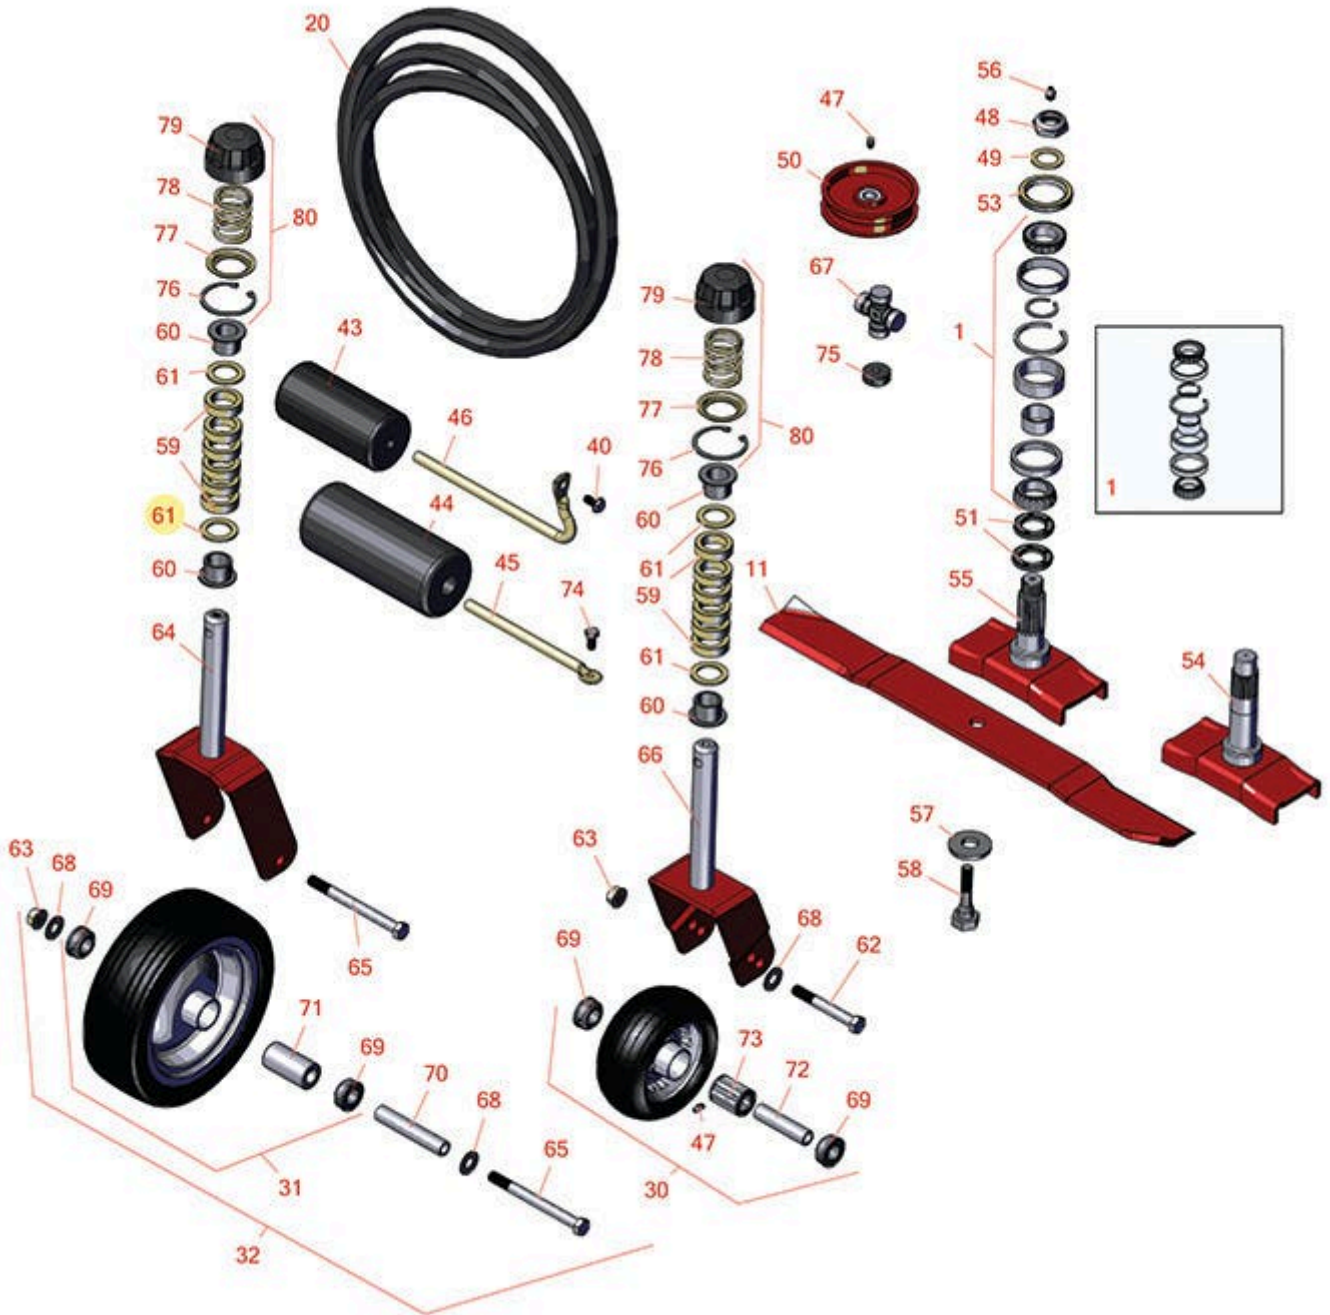

# Replaces Toro Groundsmaster 322-D

## Parts

Rotary Decks & Attachments

72in Side Discharge Deck - Model 30722

All original equipment manufacturers names and part numbers are used for identification purposes only, and we are in no way implying that our products are original equipment parts. Prices subject to change without notice.

# Replaces Toro Groundsmaster 322-D Parts

Rotary Decks & Attachments

72in Side Discharge Deck - Model 30722

Item No	R&R Part No.	OEM Part No.	Description	Qty Req	Order Quantity
---------	--------------	--------------	-------------	---------	----------------

## Other Parts Available

40	<b>R3234-1</b>	321-11, 3234-1	Bolt - Flanged Serrated Hex HD 3/8-16 x 3/4	24	
----	----------------	-------------------	---	----	--

43	<b>R36-1740</b>	36-1740	Roller - Rotary Deck	2	
----	-----------------	---------	----------------------	---	--