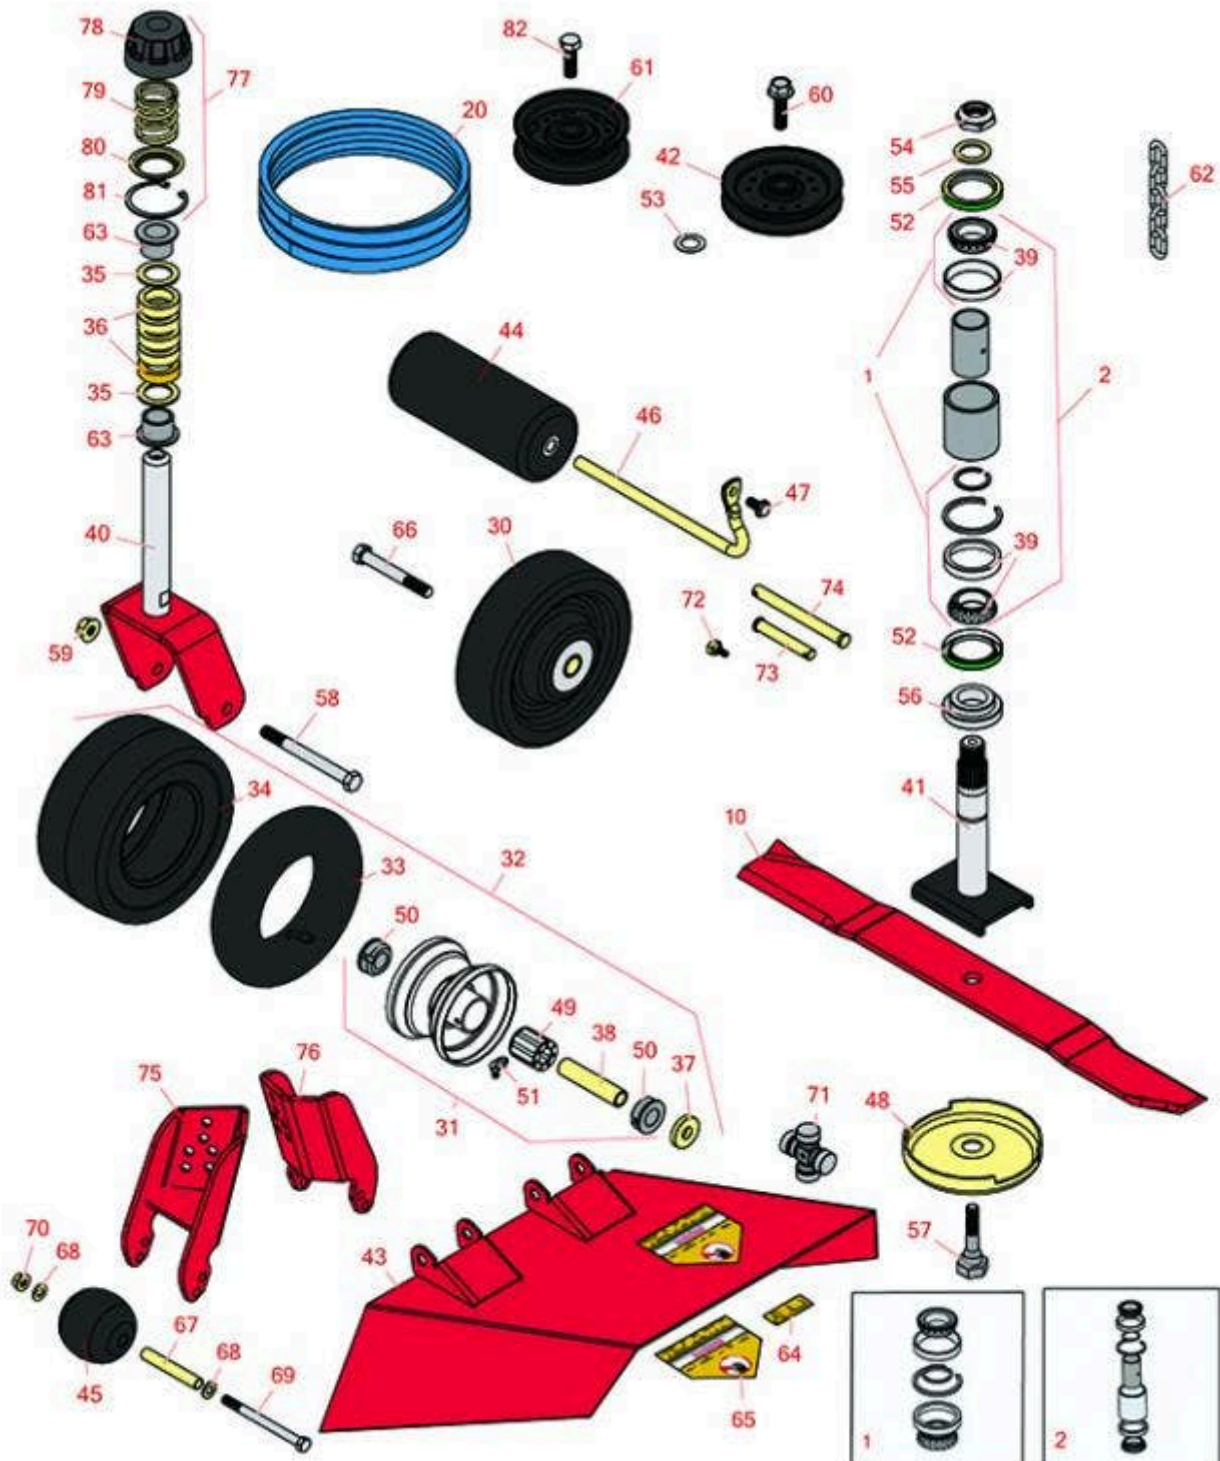

Replaces Toro Groundsmaster 322-D

Parts

Rotary Decks & Attachments
72in Flex Deck - Model 30799

All original equipment manufacturers names and part numbers are used for identification purposes only, and we are in no way implying that our products are original equipment parts. Prices subject to change without notice.

Replaces Toro Groundsmaster 322-D Parts

Rotary Decks & Attachments
72in Flex Deck - Model 30799

Item No	R&R Part No.	OEM Part No.	Description	Qty Req	Order Quantity
---------	--------------	--------------	-------------	---------	----------------

Overhaul Kits

1	R110-8297	110-8297, 26-1830	Bearing Set w/Retaining Rings - Spindle	3	
---	------------------	----------------------	---	---	--

Tech Note: Fits year 2002:

2	R71-2530	69-8380, 71-2530	Bearing Kit - Spindle	3	
---	-----------------	---------------------	-----------------------	---	--

Tech Note: fits years 2000 & 2001. Includes Retaining Rings, Spacers, Bearings & Cups:

Rotary Blades

10	R29-5530-03	29-5530-03	Mower Blade	3	
----	--------------------	------------	-------------	---	--

Belts