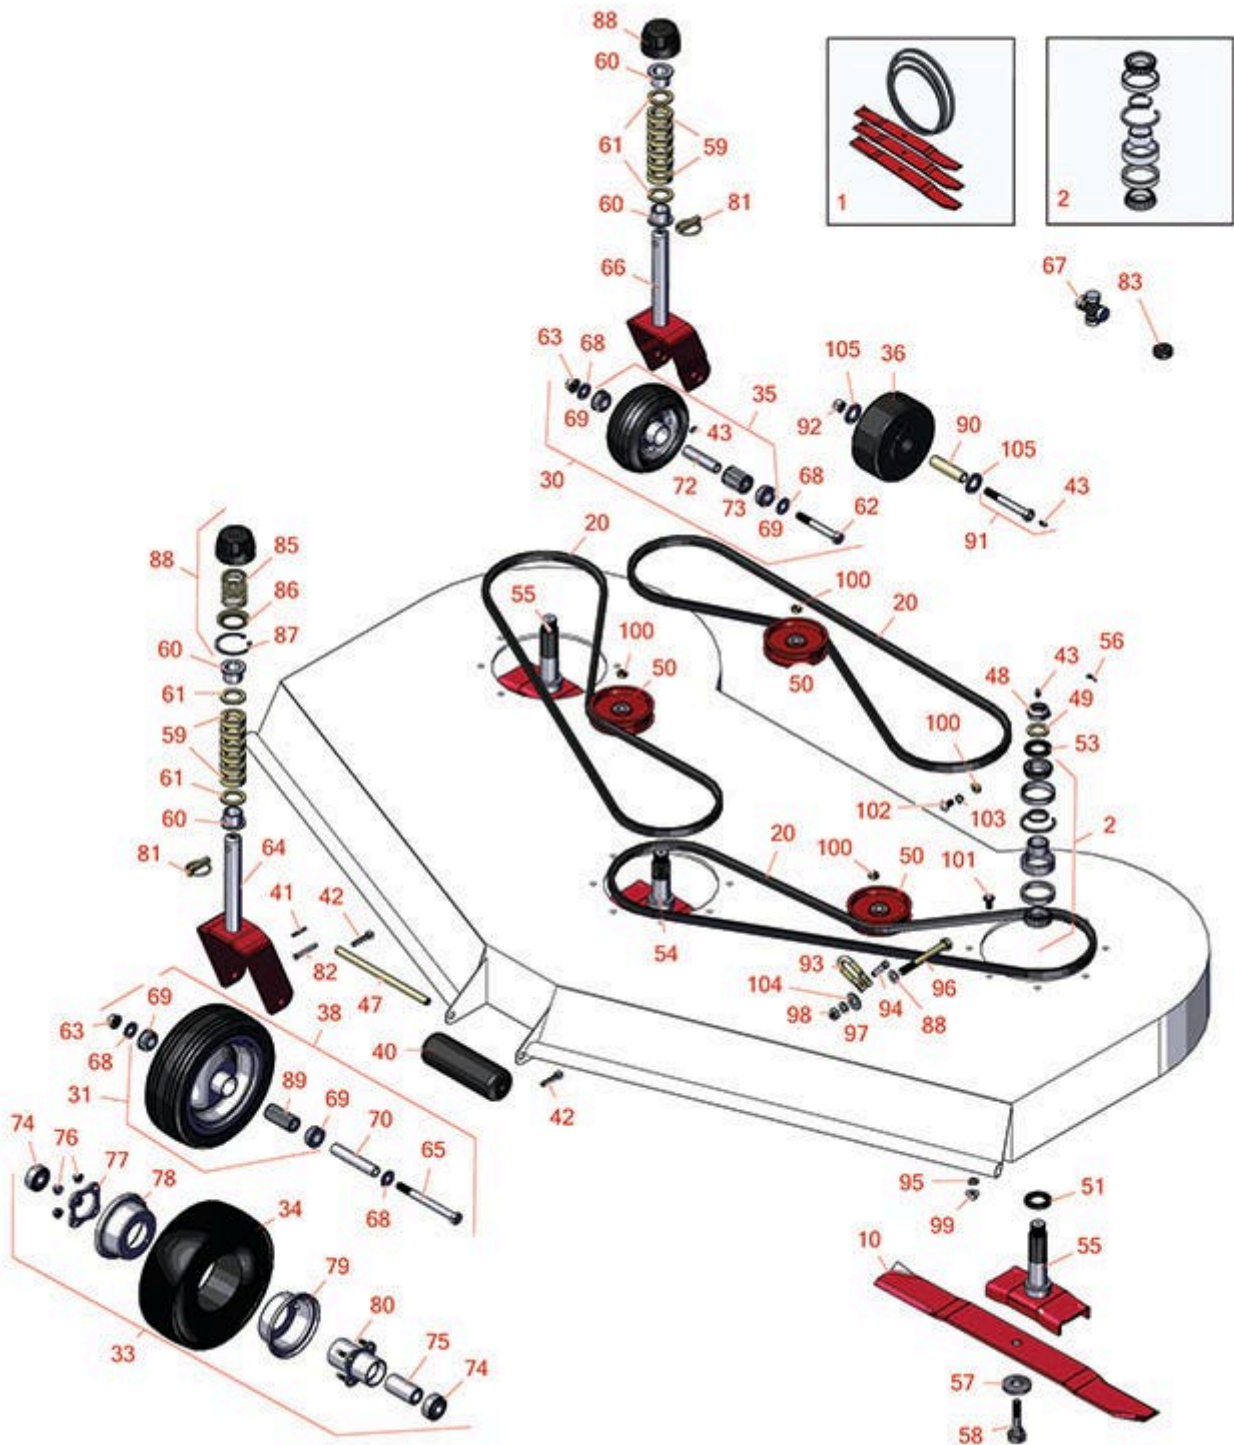

# Replaces Toro Groundsmaster 322-D Parts

Rotary Decks & Attachments

72in Rear Discharge Deck - Model 30710

All original equipment manufacturers names and part numbers are used for identification purposes only, and we are in no way implying that our products are original equipment parts. Prices subject to change without notice.

# Replaces Toro Groundsmaster 322-D Parts

Rotary Decks & Attachments

72in Rear Discharge Deck - Model 30710

Item No	R&R Part No.	OEM Part No.	Description	Qty Req	Order Quantity
---------	--------------	--------------	-------------	---------	----------------

2	<b>R49-8320</b>	26-1730, 49-8320	Bearing Assy - Spindle Set	1	
---	-----------------	---------------------	----------------------------	---	--

*Tech Note: Includes Retaining Rings, Spacers, Bearings & Cups:*

34	<b>R150591</b>	150591	Tire - 10x3.50-4 (8 Ply) Foam Filled	2	
----	----------------	--------	--------------------------------------	---	--

34	<b>R46-6230</b>	3-6774, 46-6230	Tire - Front Castor	2	
----	-----------------	--------------------	---------------------	---	--