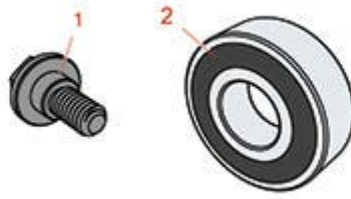

## Parts

*Accessories*

*52in Blower Kit - Model 30502*

All original equipment manufacturers names and part numbers are used for identification purposes only, and we are in no way implying that our products are original equipment parts. Prices subject to change without notice.