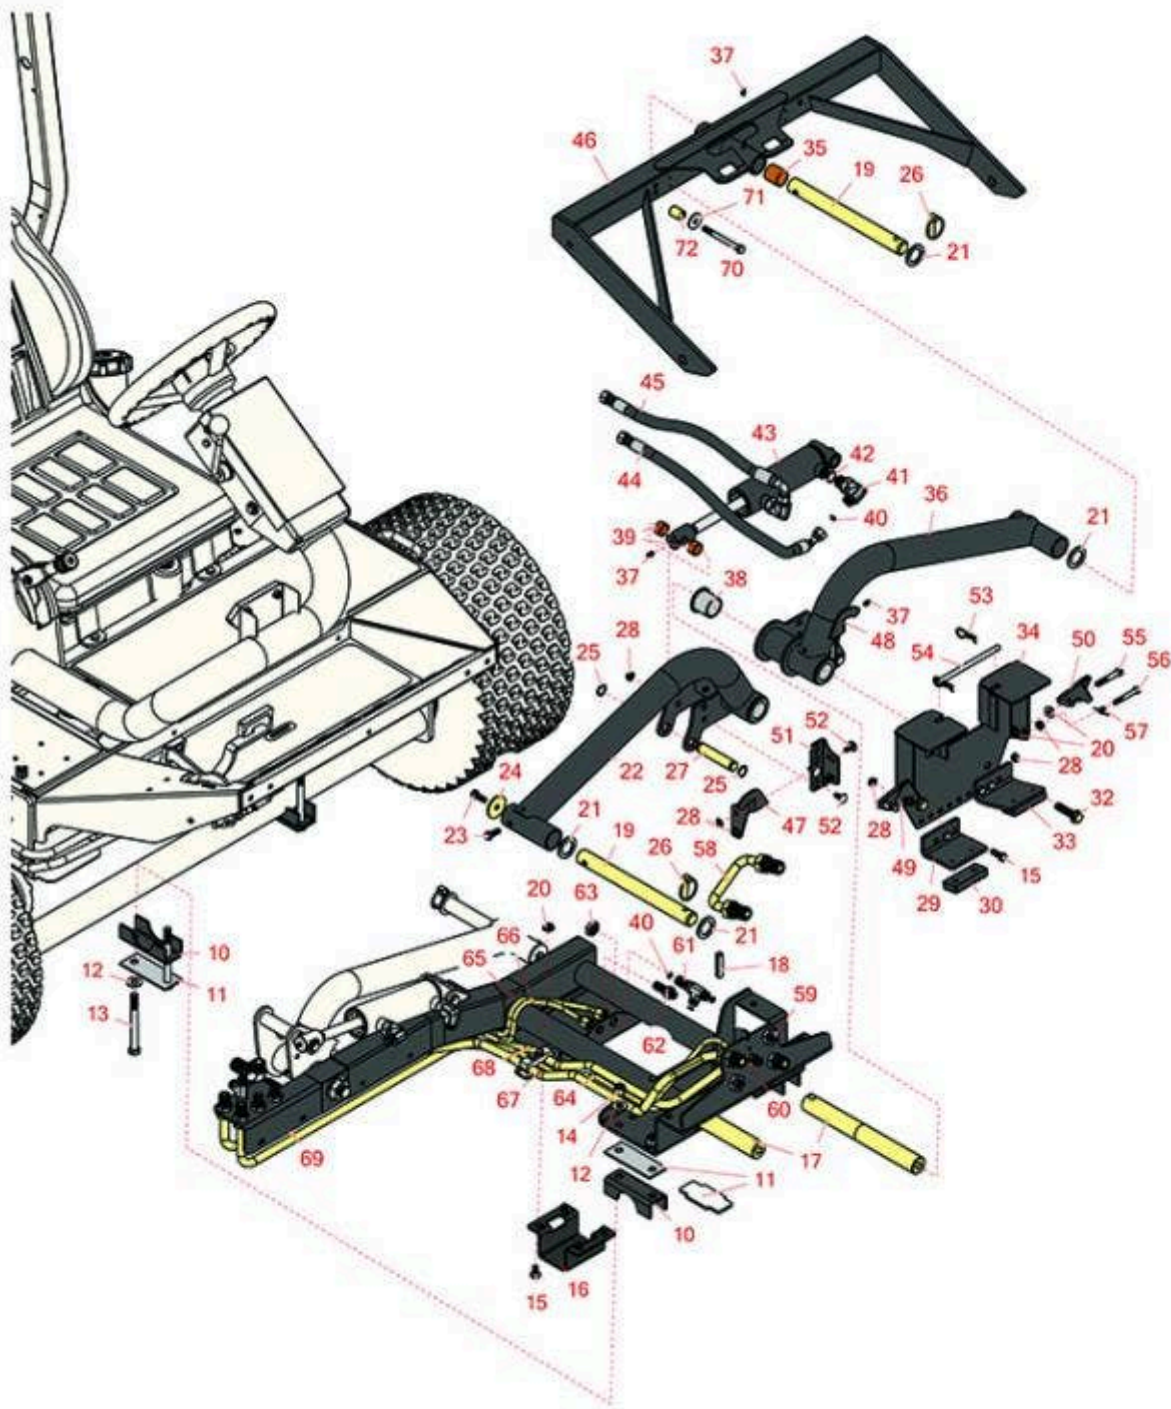

Replaces Toro Groundsmaster 3500-G

Parts

Traction Unit - Model 30809

Carrier Frame

All original equipment manufacturers names and part numbers are used for identification purposes only, and we are in no way implying that our products are original equipment parts. Prices subject to change without notice.

Replaces Toro Groundsmaster 3500-G Parts

Traction Unit - Model 30809
Carrier Frame

Item No	R&R Part No.	OEM Part No.	Description	Qty Req	Order Quantity
10	R95-8884	95-8884	Clamp	4	
<i>Tech Note: Fits Models 30826/30849 Only:</i>					
11	R99-3373	99-3373	Bar - Support - Slide	4	
11	R104-0417	104-0417	Slide - Plastic	4	
12	R87-7270-01	87-7270, 87-7270-01	Washer - Flat 1/2	8	
13	R325-19	01-150-1450, 01-158-1260, 01-178-0840, 20-99-AGD, 325-19	Bolt - Hex HD 1/2-13 x 5	4	
14	RF5003	32127-29, 32131-5, 32132-5, 3296-23	Locknut - ESNA 1/2-13	4	
15	R3234-11	3234-11	Bolt - Hex Washer HD	4	
16	R95-8904-03	95-8904-03	Bracket - Clamp	1	
<i>Tech Note: Fits Models 30826/30849 Only:</i>					
16	R104-0416-03	104-0416-03	Bracket - Slide	1	
17	R95-8531	95-8531	Pivot Shaft	2	
18	R32121-122	01-153-0140, 32121-122	Pin - Roll 1/2 x 2	2	
19	R95-8979	95-8979	Shaft - Pivot - 11.687 in Hardened	2	
19	R100-4944	100-4944	Shaft - Pivot - 10.4 in Hardened	2	
20	R32128-43	30-8990, 32128-43, 3290-357	Nut - Flanged Whiz - 3/8-16	4	