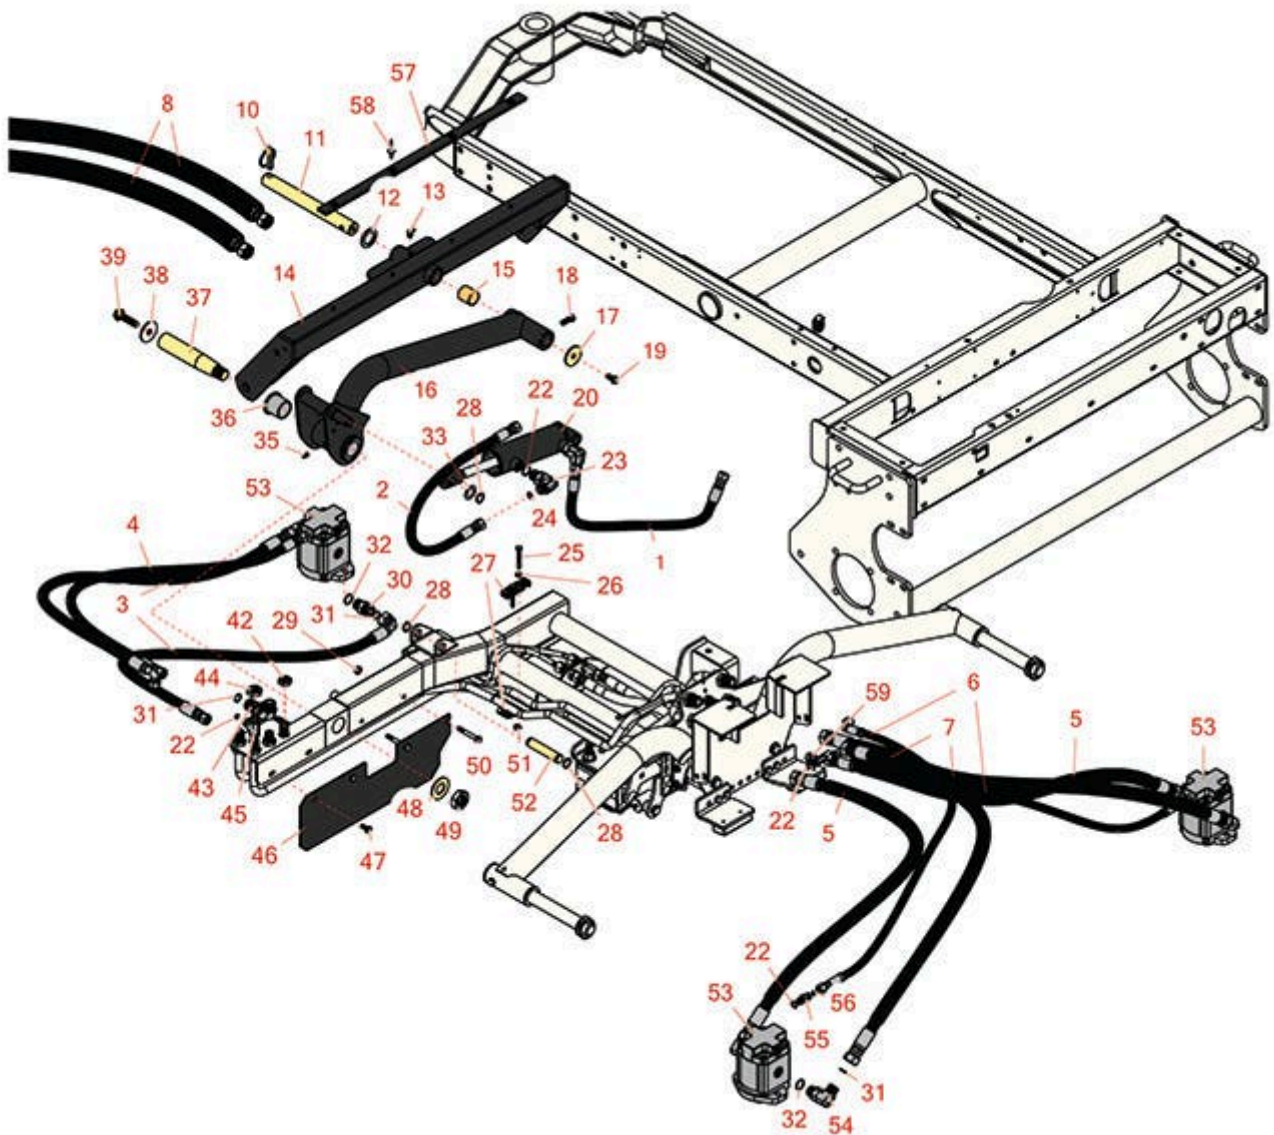

Replaces Toro Groundsmaster 3500-G Parts

Traction Unit - Model 30809
Rear Lift & Motors

All original equipment manufacturers names and part numbers are used for identification purposes only, and we are in no way implying that our products are original equipment parts. Prices subject to change without notice.

Replaces Toro Groundsmaster 3500-G Parts

*Traction Unit - Model 30809
Rear Lift & Motors*

Item No	R&R Part No.	OEM Part No.	Description	Qty Req	Order Quantity
Hoses					
1	R104-0407	104-0407	Hydraulic Hose Assy	1	
2	R100-4891	100-4891	Hydraulic Hose Assy	1	
3	R100-4880	100-4880	Hydraulic Hose Assy	2	
5	R105-1216	105-1216	Hydraulic Hose Assy	2	
4	R100-4876	100-4876	Hydraulic Hose Assy	1	
6	R104-1080	104-1080	Hydraulic Hose Assy	2	
7	R105-1215	105-1215	Hydraulic Hose Assy	2	
8	R100-4879	100-4879	Hydraulic Hose Assy	2	
Other Parts Available					
10	R283-71	283-71	Pin - Lynch Heavy Duty	1	
11	R100-4944	100-4944	Shaft - Pivot - 10.4 in Hardened	1	
12	R3-6781	3-6781	Washer - Thrust - Castor Wheel	1	
13	R302-60	302-60	Zerk - Grease 90 Deg.	1	
14	R104-4229	104-4229	Rear Carrier Frame	1	
15	R108-4000	108-4000	Bushing	2	
16	R115-3473	100-4938, 115-3473	Lift Arm Assy - Rear	1	
17	R63-7400	63-7400	Washer - Rebound	1	

Replaces Toro Groundsmaster 3500-G Parts

*Traction Unit - Model 30809
Rear Lift & Motors*

Item No	R&R Part No.	OEM Part No.	Description	Qty Req	Order Quantity
18	R323-6	01-150-0010, 01-178-0608, 20-47-AD, 20-47-AGD, 3224-2, 323-6, 49-3510, 908034P, 908332	Bolt - Hex HD 3/8-16 x 1 GR5 YZ	1	
19	R400258	01-150-0800, 01-178-0600, 01-178-0606, 20-45-AD, 31-0200, 31-9910, 3224-1, 323-4, 400258	Bolt - Hex HD 3/8-16 x 3/4	1	
20	R112-9916	108-9033, 112-9916	Hydraulic Cylinder	1	
22	R237-22	107-8844, 237-22, 237-78	O-Ring	13	
23	R340-77	340-100, 340-77, 95-7889	Hydraulic Fitting	2	
24	R237-42	237-42, 31-4160	O-Ring	2	
25	R400120	01-150-0990, 01-178-0416, 02-150-0990, 321-11, 3222-4, 33114-010, 33114-060, 513327, 908470	Bolt - Hex HD 1/4-20 x 2	2	