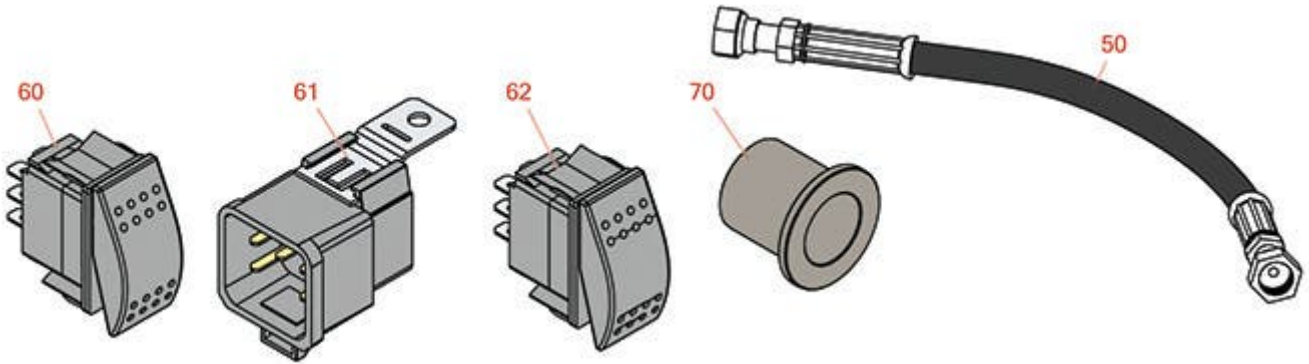

Replaces Toro Groundsmaster 7200

Parts

Rear QAS Attachments

Rear Quick Attach System - Model 30377

All original equipment manufacturers names and part numbers are used for identification purposes only, and we are in no way implying that our products are original equipment parts. Prices subject to change without notice.

Replaces Toro Groundsmaster 7200 Parts

Rear QAS Attachments

Rear Quick Attach System - Model 30377

Item No	R&R Part No.	OEM Part No.	Description	Qty Req	Order Quantity
50	R105-4340	105-4340	Hydraulic Hose Assy	1	
60	R95-8999	95-8999	Switch - Headlight	1	
61	R99-7430	99-7430	Relay - 30 Amp	2	
62	R100-1535	100-1535, 100-8492	Switch	1	
70	R95-3577	95-3577	Bushing	2	