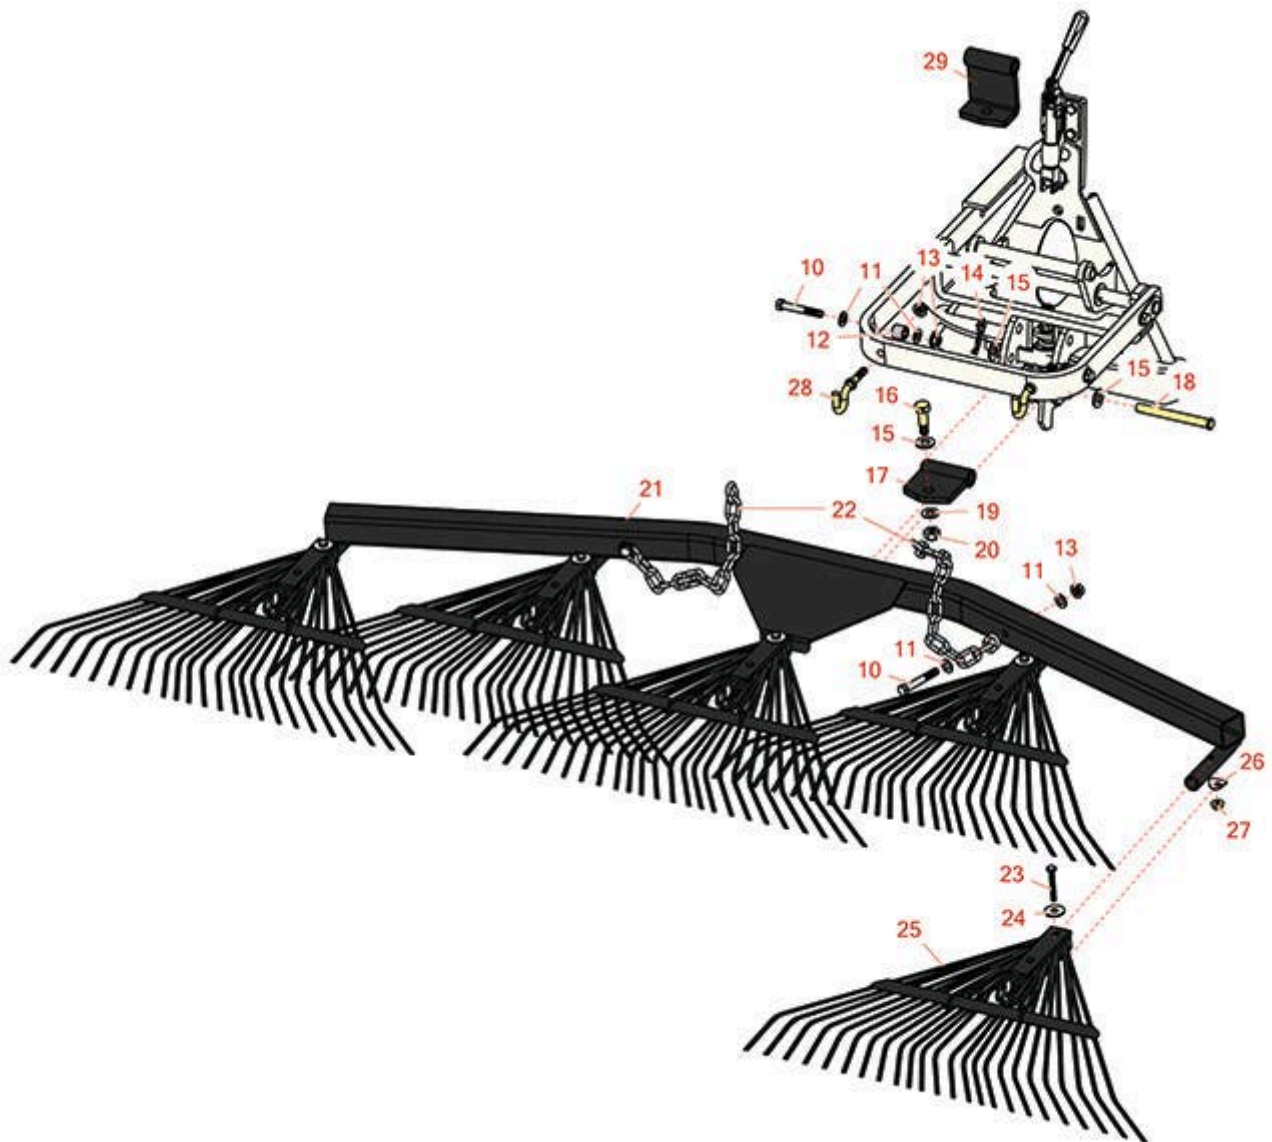

Replaces Toro Groundsmaster 7200

Parts

Rear QAS Attachments

Spring Rake - Model 08752

All original equipment manufacturers names and part numbers are used for identification purposes only, and we are in no way implying that our products are original equipment parts. Prices subject to change without notice.

Replaces Toro Groundsmaster 7200

Parts

Rear QAS Attachments

Spring Rake - Model 08752

Item No	R&R Part No.	OEM Part No.	Description	Qty Req	Order Quantity
10	R101526	01-150-0970, 01-178-0620, 101526, 20-53-AGD, 321-11, 3224-8, 323-11, 323-12, 323-31, 323-4, 323-47	Bolt - Hex HD 3/8-16 x 2-1/2 GR5	4	
11	R453011	01-166-0100, 01-166-0120, 01-166-0270, 01-166-0500, 01-166-0600, 01-166-0620, 132-4593, 2356-3, 237-12, 24-10-AD, 24-11-AD, 24-11-BD, 24-12-AD, 24-12-BD, 30-9310, 32-8190, 3256-24, 3256-3, 3256-36, 3256-4, 453011, 47-9950, 48-9220, 513458, 7-0052	Washer - Flat 3/8 SAE Y/Zinc	8	
12	R98-8895	98-8895	Spacer	2	
13	R104-8301	104-8301, 104-9301, 109-6658, 133-7570	Locknut - 3/8-16 Nylon Flanged	7	

Replaces Toro Groundsmaster 7200

Parts

Rear QAS Attachments

Spring Rake - Model 08752

Item No	R&R Part No.	OEM Part No.	Description	Qty Req	Order Quantity
14	R3272-12	01-151-0090, 28-19-D, 3272-12	Pin - Cotter 1/8 x 1-1/4	1	
15	R3256-26	01-166-0540, 01-166-0820, 17-2530, 24-13-BD, 30-8570, 3256-26, 356206, 48-9390	Washer - 1/2 in	5	
16	R80-2050	80-2050	Bolt - Shoulder	1	
17	R112-1428-03	112-1428-03	Pivot Assy	1	
18	R283-83	283-83, 42194, 93-5343	Pin - Clevis	2	
19	R187-0	3256-25, 7-0032	Washer - Flat 7/16 SAE	1	
20	R3296-48	119-4039, 32146-7, 3296-34, 3296-48	Locknut - 7/16-14 ESNA	1	
21	R108-3198-03	108-3198-03	Hanger Assy	1	
22	R84-2452	84-2452	Chain - 14 Link, Str	2	
23	R322-11	01-150-0390, 01-178-0518, 20-31-AD, 322-11, 3223-7	Bolt - 5/16-18 x 2 1/4 Hx HD	5	
24	R3256-35	3256-35	Washer - Flat	5	
25	R85-0360	85-0360	Rake-Spring	5	
26	R117-4687	117-4687	Washer - Cupped	5	