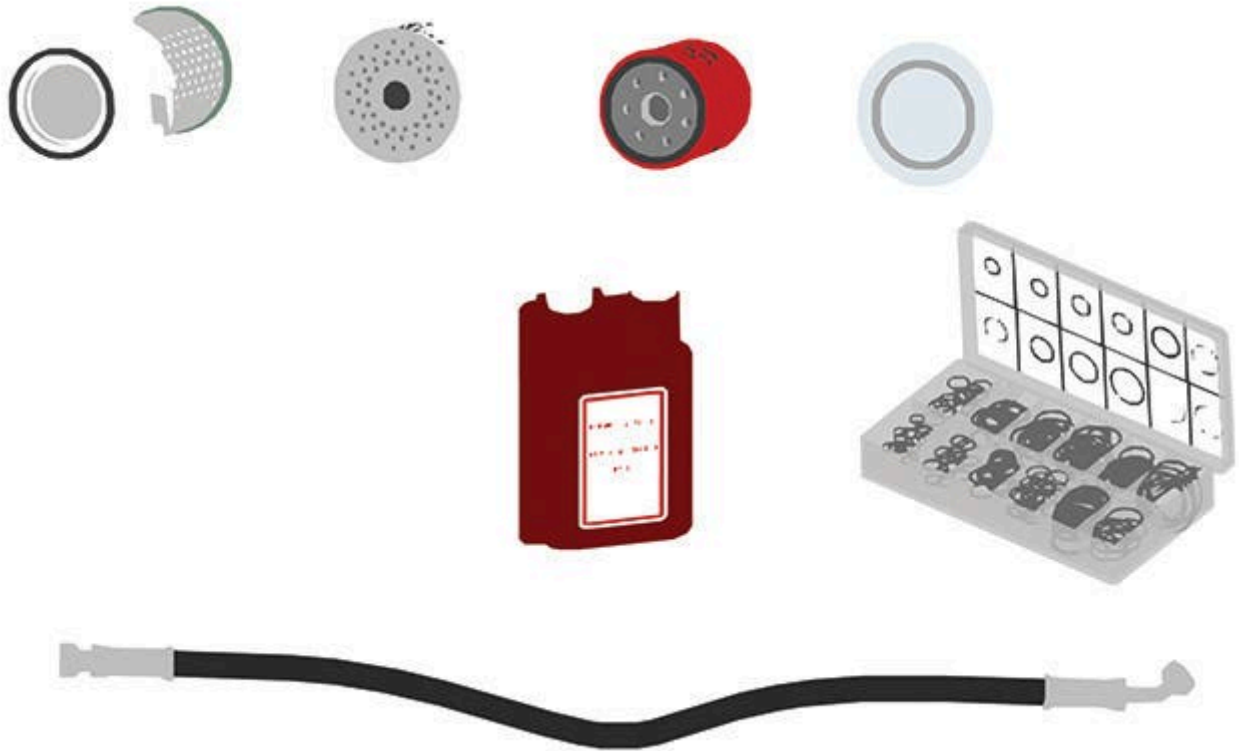

Replaces Toro Reelmaster 335D Parts

Traction Unit

Traction Unit

All original equipment manufacturers names and part numbers are used for identification purposes only, and we are in no way implying that our products are original equipment parts. Prices subject to change without notice.

Replaces Toro Reelmaster 335D Parts

Traction Unit

Traction Unit

Item No	R&R Part No.	OEM Part No.	Description	Qty Req	Order Quantity
---------	--------------	--------------	-------------	---------	----------------

Filters

1	R27-7110	108-3833, 27-7110	Baldwin Air Filter - Element	1	
1	RRF10194	108-3833, 27-7110	SilverGuard Air Filter - Element	1	
2	R76-5220	76-5220, 765220	Filter - Fuel	1	
3	RRF10651		SilverGuard Oil Filter	1	
3	R74-7970	108-3837, 74-7970	Baldwin Oil Filter	1	
4	R86-3010	23-9740, 239470, 28-1370, 281370, 353-387, 353387, 54-0110, 540110, 76-6490, 86-3010, 863010, Dec-70	Baldwin Hydraulic Oil Filter	1	
4	RRF10610	23-9740, 239470, 28-1370, 281370, 353-387, 353387, 54-0110, 540110, 76-6490, 86-3010, 863010	SilverGuard Oil Filter	1	

Gauges & Controls

5	R27-2360	27-2360	Switch - Key 6 Lead 9/16 Mount	1	
7	R76-8170	76-8170	Hose - Cutting Unit	4	

All original equipment manufacturers names and part numbers are used for identification purposes only, and we are in no way implying that our products are original equipment parts. Prices subject to change without notice.