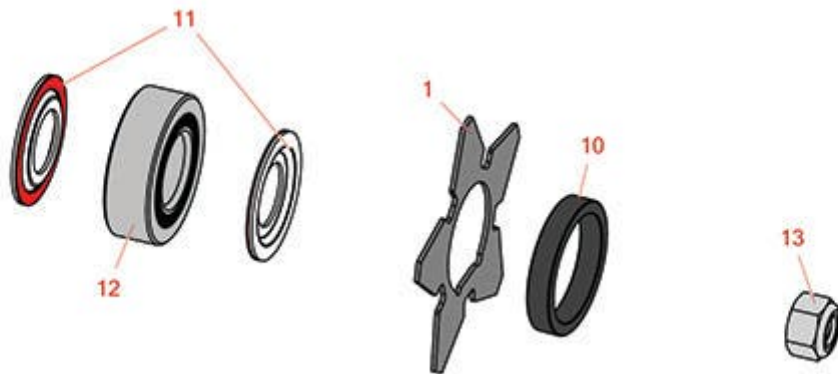

Replaces Toro Reelmaster 3550-D Parts

22in Cutting Unit - Model 03913, 03482, 03483, 03487,
03488 & 03489

Groomer - Models

All original equipment manufacturers names and part numbers are used for identification purposes only, and we are in no way implying that our products are original equipment parts. Prices subject to change without notice.

Replaces Toro Reelmaster 3550-D Parts

22in Cutting Unit - Model 03913, 03482, 03483, 03487,
03488 & 03489

Groomer - Models

Item No	R&R Part No.	OEM Part No.	Description	Qty Req	Order Quantity
Bladea					
1	R130-4105	130-4105	Blade- Groomer	40	
Other Parts Available					
10	R70-1350	70-1350	Spacer - 1/4 Fits Groomer Shaft	2	
11	R115-6923	115-6923	Shield - Bearing - Flocked	10	
12	R115-6869	115-6869	Bearing - Ball -Stainless	2	
13	R32127-46	32127-46, 3296-60	Locknut	2	