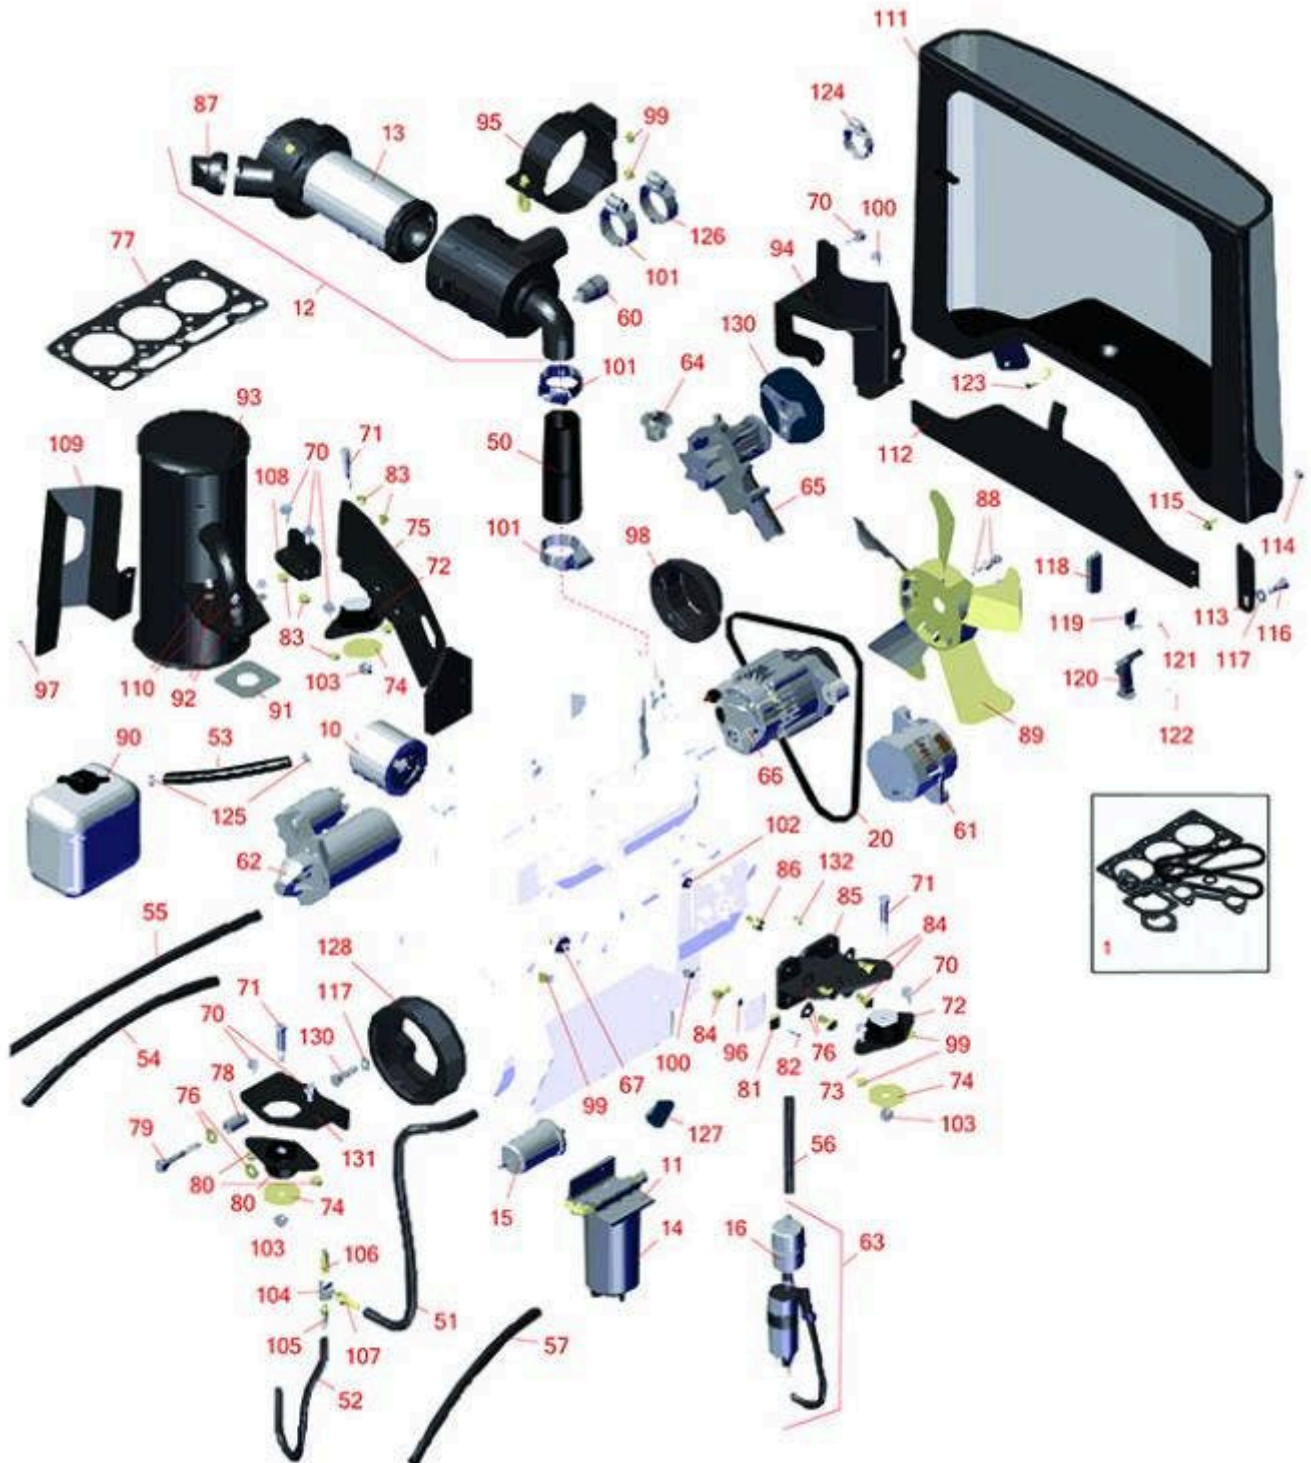

Replaces Toro Reelmaster 3550-D Parts

*Traction Unit - Model 03910
Engine*

All original equipment manufacturers names and part numbers are used for identification purposes only, and we are in no way implying that our products are original equipment parts. Prices subject to change without notice.

Replaces Toro Reelmaster 3550-D Parts

Traction Unit - Model 03910
Engine

Item No	R&R Part No.	OEM Part No.	Description	Qty Req	Order Quantity
Overhaul Kits					
1	R107-7848	107-7848	Upper Gasket Kit	1	
Filters					
10	RX7000074034	99-8384	Kubota Oil Filter	1	
10	RRF10625	99-8384	SilverGuard Oil Filter	1	
10	R42-9030	104-5167, 108-3841, 127-0511, 42-9030, 67-4330, 98-9651	Baldwin Oil Filter - Engine	1	
10	RRF10607	104-5167, 108-3841, 42-9030, 99-8384	SilverGuard Oil Filter - 3 3/4" Long	1	
10	RRF10606	108-3841, 67-4330, 98-9651	SilverGuard Oil Filter - 2 3/4" Long	1	
11	R110-9044	110-9044	Donaldson Water/Fuel Separator Assy	1	
12	R93-2190	93-2190	Air Cleaner Assy	1	
13	R108-3811	108-3811	Element - Air Cleaner	1	
14	R110-9049	110-9049	Donaldson Fuel Filter - Spin On	1	
14	R825619	108-3832, 94-2690, 95-2926, 99-9404	Filter - Fuel	1	
14	R105-8045		Filter - Fuel	1	
14	RRF10515	105-8045, 108-3854, 110-9049	SilverGuard Fuel Filter	1	

Replaces Toro Reelmaster 3550-D Parts

*Traction Unit - Model 03910
Engine*

Item No	R&R Part No.	OEM Part No.	Description	Qty Req	Order Quantity
15	RRF10520		SilverGuard Fuel Filter	1	
15	RX1258143012	108-3828, 98-7612	Kubota Fuel Filter	1	
16	R112-7836	112-7836, RR ONLY	Baldwin Fuel Filter - in Line	1	
16	RRF10534	112-7836, RR ONLY, RRONLY	SilverGuard Fuel Filter - Inline	1	