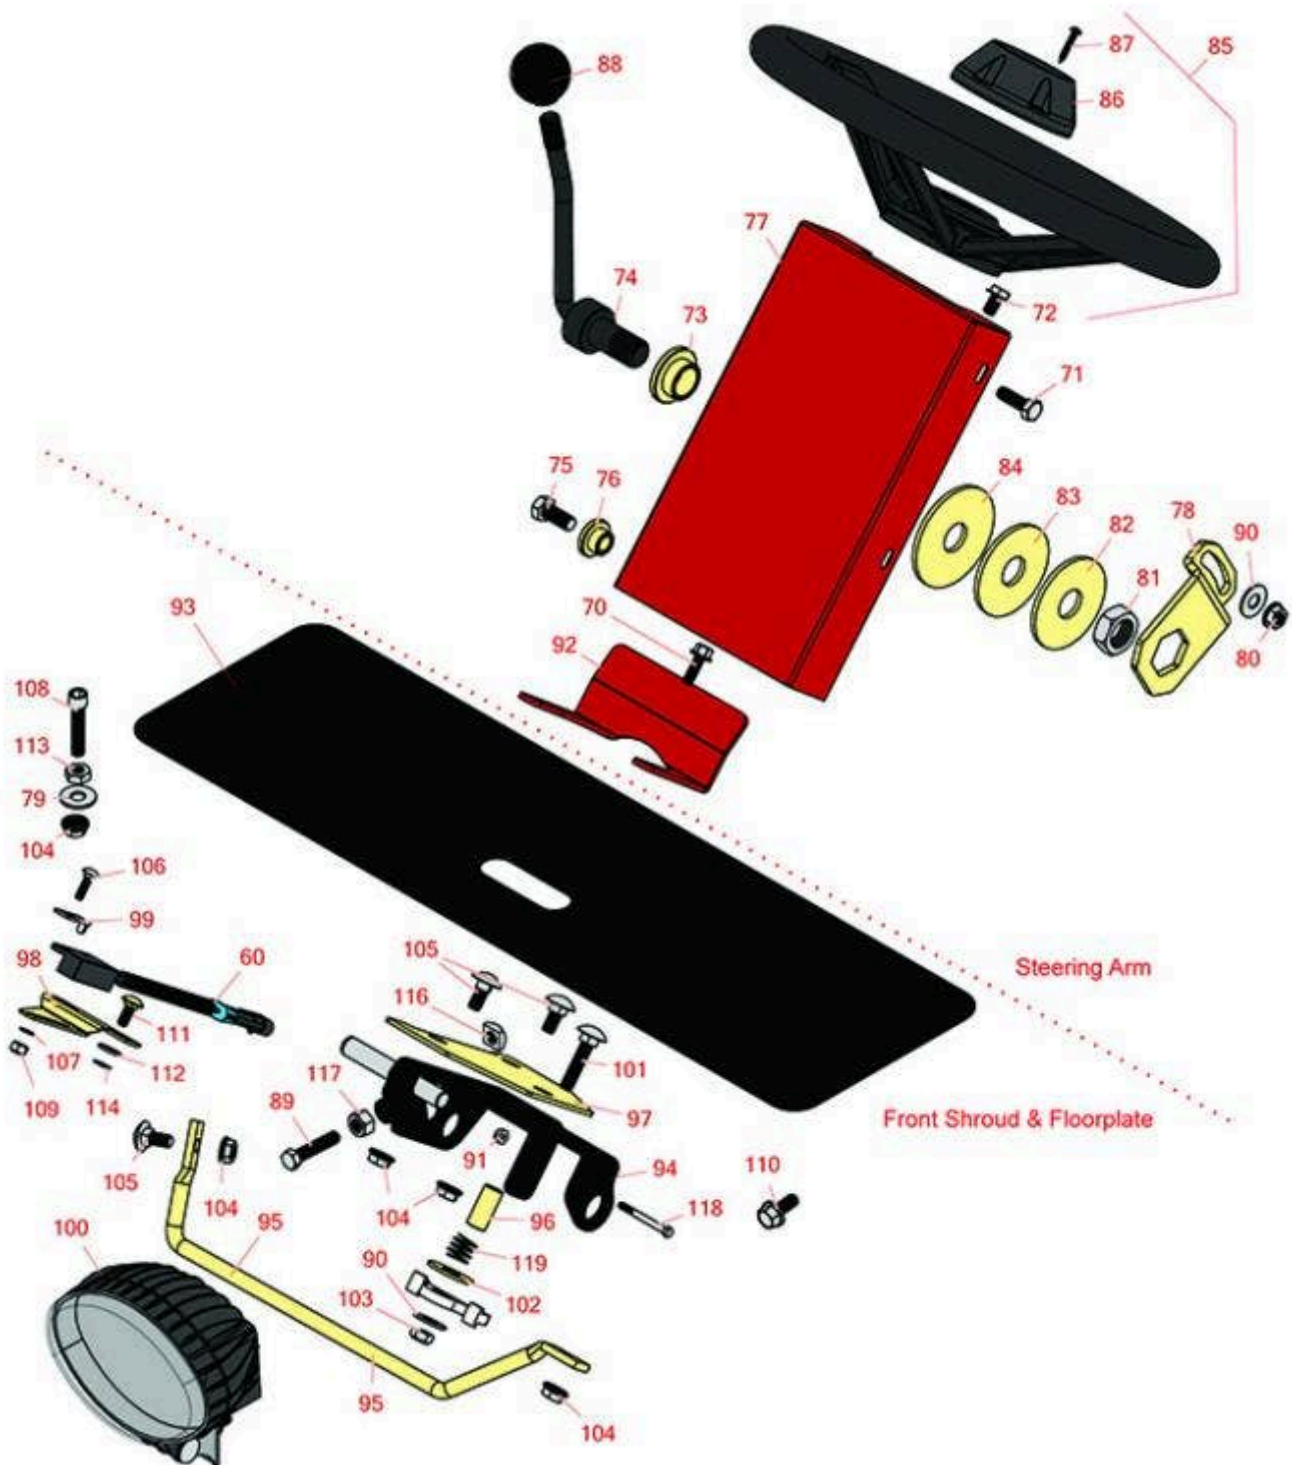

Replaces Toro Reelmaster 3550-D Parts

Traction Unit - Model 03910

Front Platform & Steering

All original equipment manufacturers names and part numbers are used for identification purposes only, and we are in no way implying that our products are original equipment parts. Prices subject to change without notice.

Replaces Toro Reelmaster 3550-D Parts

Traction Unit - Model 03910

Front Platform & Steering

Item No	R&R Part No.	OEM Part No.	Description	Qty Req	Order Quantity
Gauges and Controls					
60	R100-1270	100-1270	Sensor - Proximity	0	
Other Parts Available					
70	R32144-10	32140-81, 32144-10, 32144-3, 34-140-AMVD	Bolt - 1/4-20 x 3/4 Serrated Hx Wshr	5	
71	R322-5	01-178-0508, 20-26-AD, 20-26-AGD, 30-9000, 322-5, 513341, 519755, 908019P, N/A	Bolt - Hex HD 5/16-18 x 1	1	
72	R33103-012	33103-012	Bolt - Flanged Hx HD	4	
73	R99-3502	99-3502	Boss	1	
74	R95-8798-03	95-8798, 95-8798-03	Lever - Steering	1	
75	R400260	01-178-0605, 18-4100, 19-8270, 323-3, 323-33, 323-34, 323-5, 3235-5	Bolt - Hex HD 3/8-16 x 7/8	2	
76	R93-5988	93-5204, 93-5988	Hub - Pivot	2	
77	R95-8794-01	95-8794, 95-8794-01	Cover - Valve - Steering	1	
78	R80-2880	80-2880	Bracket - Tilt	1	

Replaces Toro Reelmaster 3550-D Parts

Traction Unit - Model 03910

Front Platform & Steering

Item No	R&R Part No.	OEM Part No.	Description	Qty Req	Order Quantity
79	R453009	01-166-0400, 24-10-BD, 24-9-AD, 32-9650, 3256-2, 3256-23, 3256-3, 3256-67, 3290-217, 3556-3, 4-2390, 7-0152	Washer - Flat 5/16 SAE	1	
80	R32128-44	32128-44	Nut	1	
81	R3218-7	01-158-0560, 01-191-1210, 3218-7	Nut - Jam	1	
82	R80-2930	80-2930	Washer - Flat	1	
83	R82-9010	82-9010	Disc - Friction	1	
84	R31-0390	31-0390	Disc- Friction	1	
85	R75-0560	75-0560, 87-3820	Steering Wheel Assy - 13 in	1	
86	R68-5140	68-5140	Cap - 13 in Steering Wheel	1	
87	R32144-21	32144-21	Screw #6 x 1 Pan HD Ph Sheet Metal	1	
88	R233-48	233-24, 233-48, 30-3370	Knob	1	
89	R322-41	322-41	Bolt - Hx HD	1	