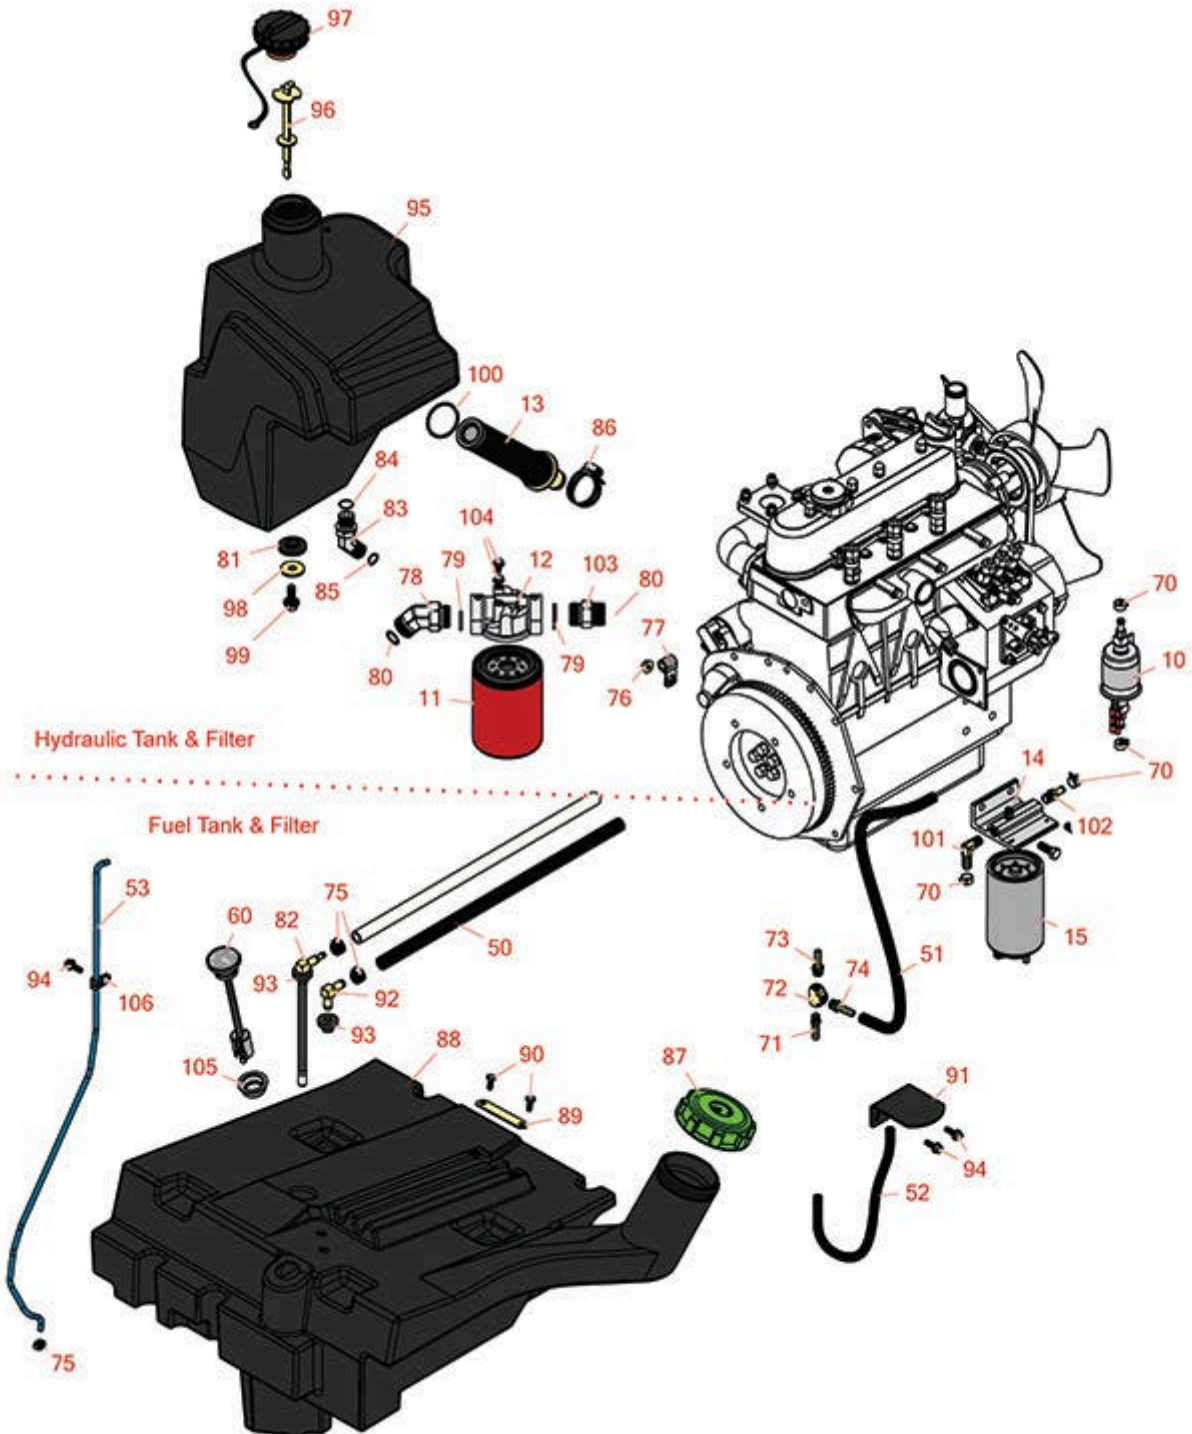

Replaces Toro Reelmaster 3550-D Parts

Traction Unit - Model 03910

Hydraulic & Fuel Tank

All original equipment manufacturers names and part numbers are used for identification purposes only, and we are in no way implying that our products are original equipment parts. Prices subject to change without notice.

Replaces Toro Reelmaster 3550-D Parts

Traction Unit - Model 03910

Hydraulic & Fuel Tank

Item No	R&R Part No.	OEM Part No.	Description	Qty Req	Order Quantity
---------	--------------	--------------	-------------	---------	----------------

Replaces Toro Reelmaster 3550-D Parts

Traction Unit - Model 03910

Hydraulic & Fuel Tank

Item No	R&R Part No.	OEM Part No.	Description	Qty Req	Order Quantity
70	R92-2379	92-2379	Clamp - Hose	4	
71	R304-73	304-73, 307-73, 353-973	Connector-Hose	1	
72	R354-20	354-20	Fitting-Tee	1	
73	R354-21	354-21	Fitting-Barb	1	
74	R354-22	354-22	Fitting-Barb	1	
75	R2412-108	2412-108, 97406	Clamp - Worm - 1/4 - Stainless	5	
76	R104-8300	104-8300, 104-8300 , 119-4041	Locknut - 5/16-18 Flanged Y/Zinc	1	
77	R2412-10	2412-10, Mar-06	R-Clamp	1	
78	R100-5530	100-5530, 98-0657	Hydraulic Fitting - 45 Deg	1	
79	R237-58	237-58	O-Ring	2	
80	R237-81	237-81, 237.81, 327-81	O-Ring	2	
81	R240-11	240-11	Bushing - Rubber - Flanged	4	
82	R110-9689	110-9689, R110-9689	Pipe-Stand	1	
83	R340-101	340-101	Hydraulic Fitting	1	
84	R237-79	237-79	O-Ring	1	
85	R237-30	23-6320, 237-30	O-Ring - Seal	1	

Replaces Toro Reelmaster 3550-D Parts

Traction Unit - Model 03910

Hydraulic & Fuel Tank

Item No	R&R Part No.	OEM Part No.	Description	Qty Req	Order Quantity
101	R353-781	353-781	Fitting-Elbow	1	
102	R353-783	353-783	Fitting - Straight	1	
103	R340-9	340-9	Fitting - Straight Connector	1	
104	R3234-13	3234-13, 960151P	Bolt - Flanged Hex 1/4-20	2	
105	R95-8972	95-8972	Grommet	1	
106	R2412-72	2412-72	Clip-Closed, Insul	1	