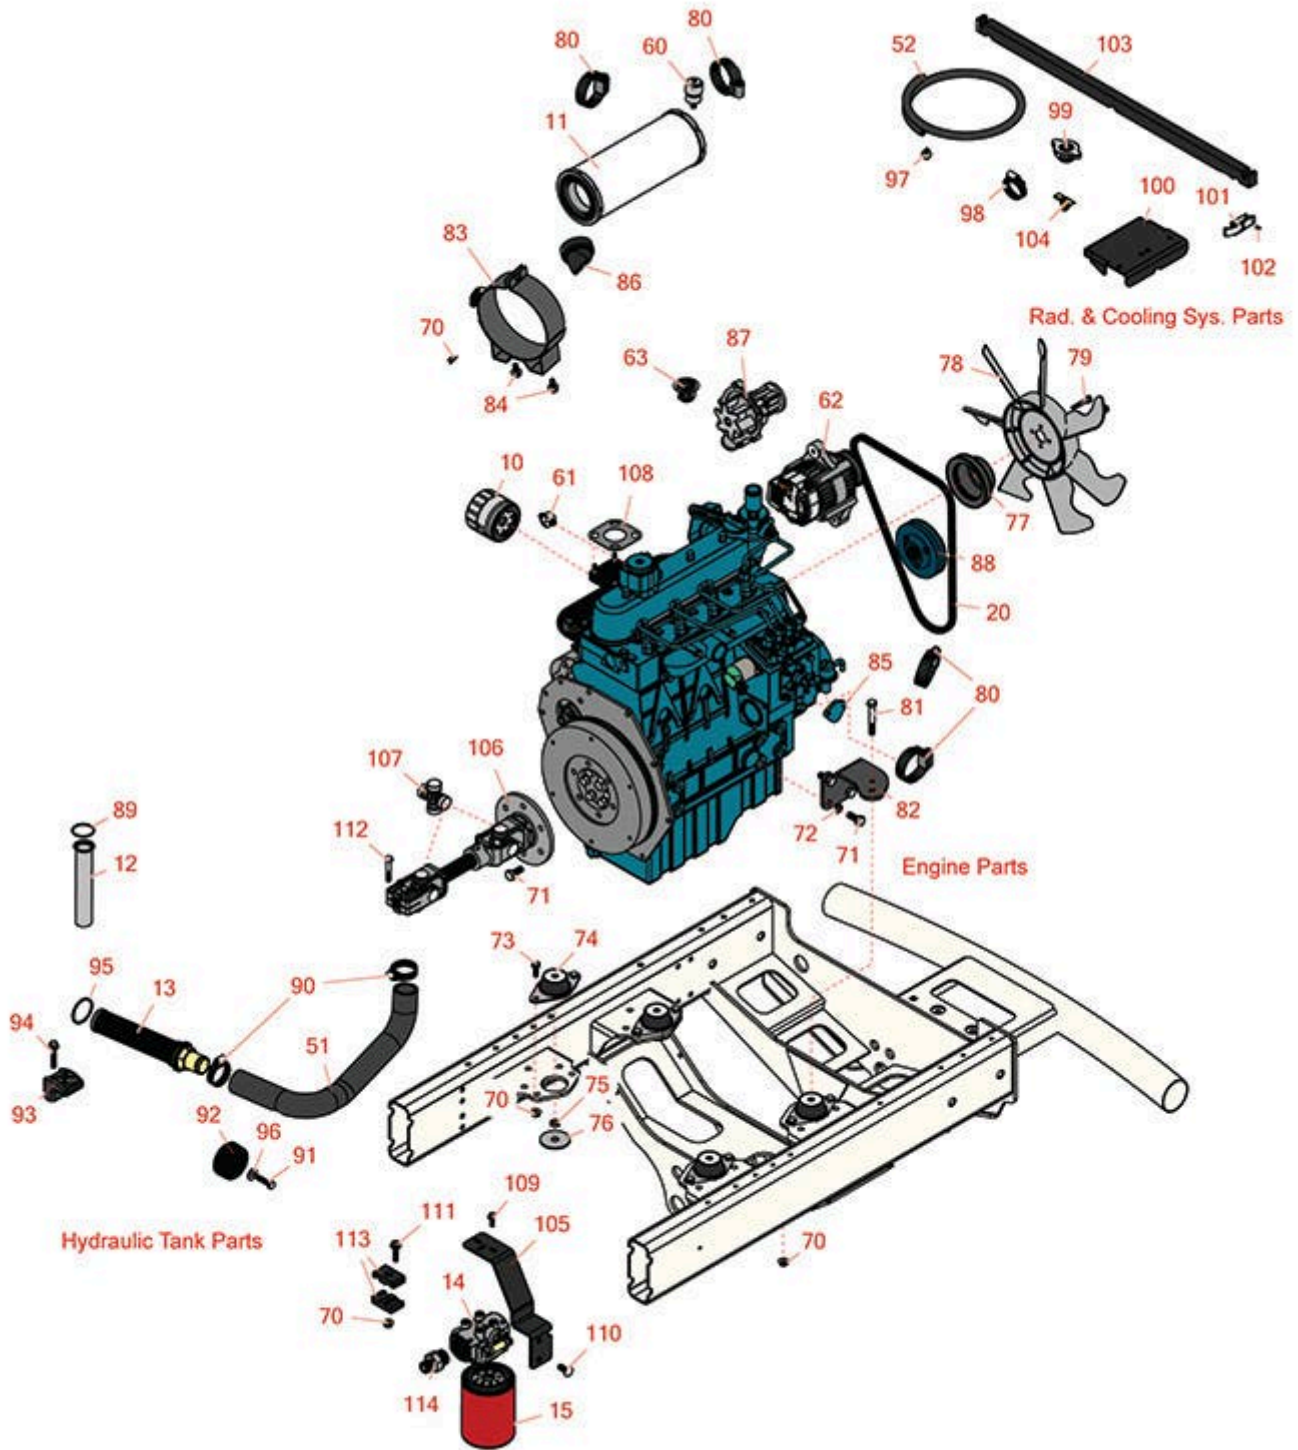

Replaces Toro Reelmaster 5410G Parts

Traction Unit - Models 03608 & 03673

Engine Mounting, Intake & Exhaust

All original equipment manufacturers names and part numbers are used for identification purposes only, and we are in no way implying that our products are original equipment parts. Prices subject to change without notice.

Replaces Toro Reelmaster 5410G Parts

Traction Unit - Models 03608 & 03673

Engine Mounting, Intake & Exhaust

Item No	R&R Part No.	OEM Part No.	Description	Qty Req	Order Quantity
20	RX1628297010	127-0426, 98-9676	Kubota V-Belt	1	
Hoses					
51	R108-1685	108-1685	Hose - Formed	1	
52	R110-3257	110-3257, 63-7630	Hose-Fuel	1	
Gauges and Controls					
60	R93-9164	93-9164	Indicator - Service - Air Filter	1	
61	RX1545139012	98-91416, 98-9416	Kubota Sensor - Oil Pressure	1	
62	R121-3811	121-3811	Alternator Assy	1	
63	RX1943473014	105-2881, 98-7438, 98-7778, 98-9715	Kubota Thermostat Assy	1	
Other Parts Available					
70	R104-8300	104-8300, 104-8300 , 119-4041	Locknut - 5/16-18 Flanged Y/Zinc	18	
71	R43-0090	43-0090, 95-8812	Bolt - 10mm x 1.25 x 25 Hex HD	13	
72	R48-9590	01-176-0040, 42-9600, 48-9590, 48-9690, 63-7780	Washer - Lock 10mm	13	
73	R322-4	322-4, 3290-115, 908018P	Bolt - Hex HD 5/16-18 x 7/8	8	