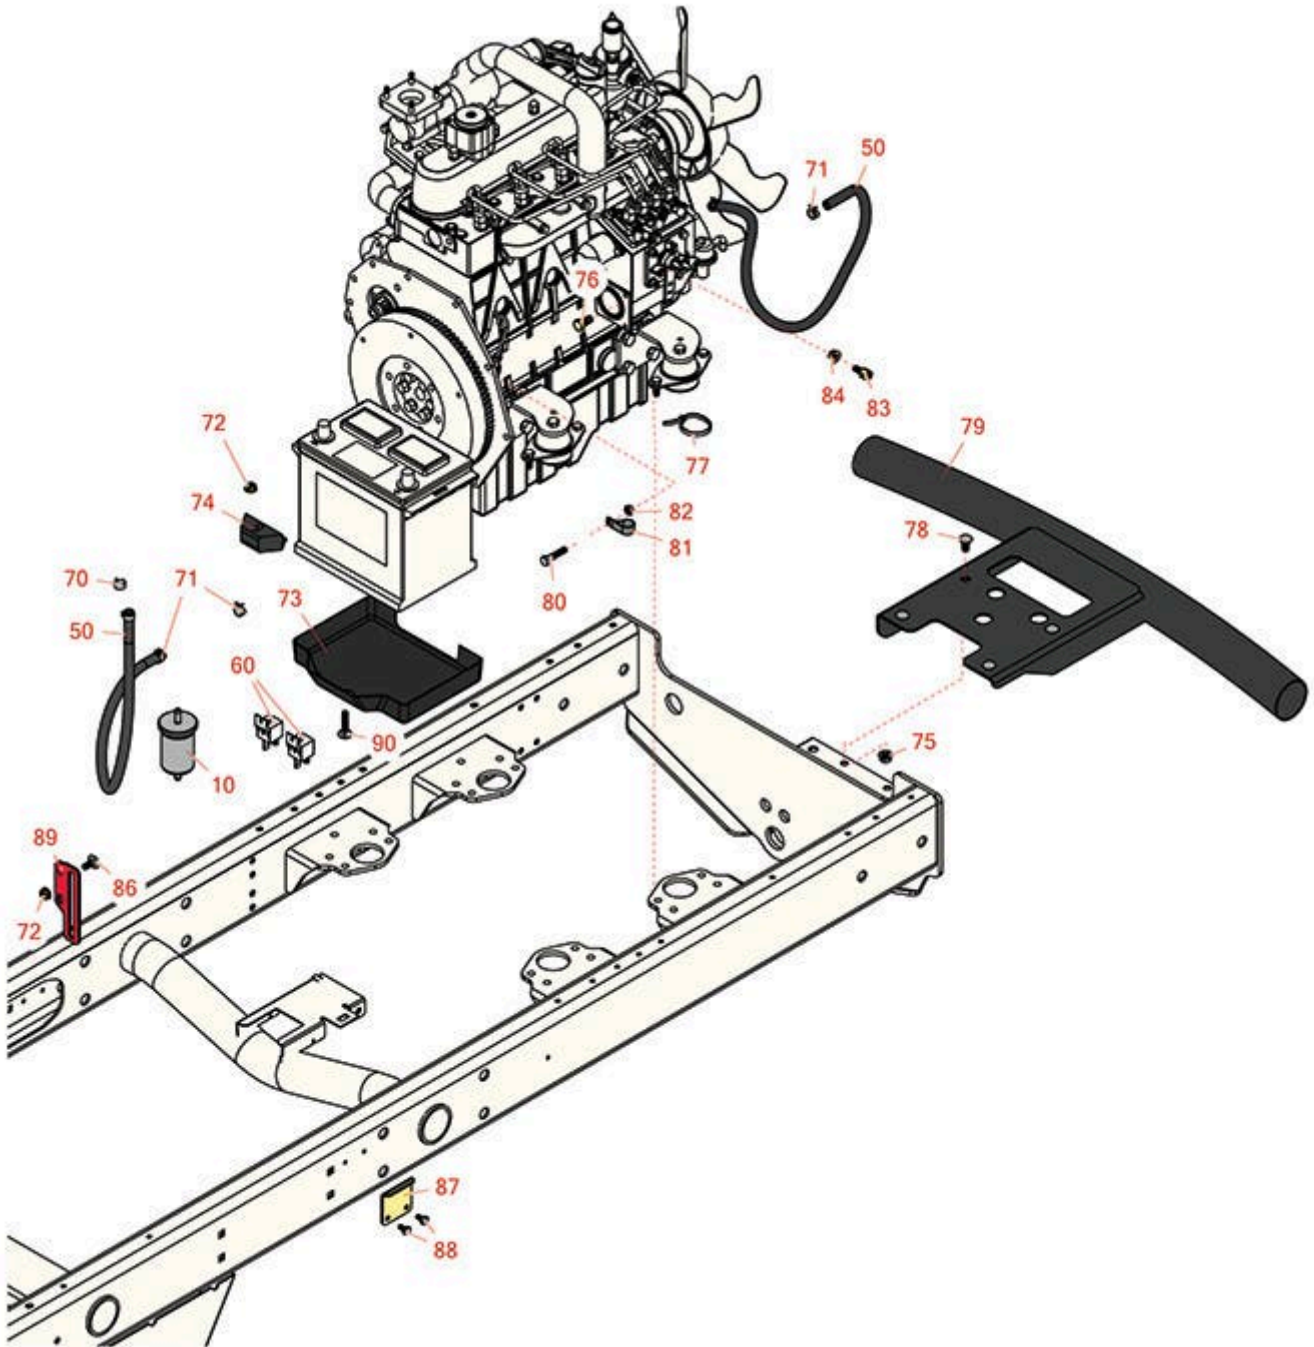

Replaces Toro Reelmaster 5410G Parts

Traction Unit - Models 03608 & 03673

Fuel System, Battery & Bumper

All original equipment manufacturers names and part numbers are used for identification purposes only, and we are in no way implying that our products are original equipment parts. Prices subject to change without notice.

Replaces Toro Reelmaster 5410G Parts

Traction Unit - Models 03608 & 03673

Fuel System, Battery & Bumper

Item No	R&R Part No.	OEM Part No.	Description	Qty Req	Order Quantity
Filters					
10	RRF10520		SilverGuard Fuel Filter	1	
10	RX1258143012	108-3828, 98-7612	Kubota Fuel Filter	1	
Hoses					
50	R110-3257	110-3257, 63-7630	Hose-Fuel	2	
Gauges and Controls					
60	R99-7435	99-7435	Relay - 70 Amp	2	
Other Parts Available					
70	R2412-146	2412-146	Hose Clamp	1	
71	R92-2379	92-2379	Clamp - Hose	5	
72	R104-8300	104-8300, 104-8300, 119-4041	Locknut - 5/16-18 Flanged Y/Zinc	18	
73	R99-3513	99-3513	Tray - Battery	1	
74	R66-2490	66-2490	Retainer - Battery	1	
75	R104-8301	104-8301, 104-9301, 109-6658, 133-7570	Locknut - 3/8-16 Nylon Flanged	4	
76	R63-7790	42-9300, 63-7790	Bolt - Hex HD M10x1.25x20mm	1	
77	R3290-378	30-1740, 3290-378, 52-6570, 60-4340	Cable Tie	1	
78	R3231-21	3231-21	Screw - 3/8-16 x 3/4 Carriage	4	

Replaces Toro Reelmaster 5410G Parts

Traction Unit - Models 03608 & 03673

Fuel System, Battery & Bumper

Item No	R&R Part No.	OEM Part No.	Description	Qty Req	Order Quantity
79	R110-8951-03	110-8951-03	Bumper Assy	1	
80	R322-17	322-17	Bolt	1	
81	R2412-41	2412-41	Clamp	1	
82	R3296-29	1-804256, 3290-357, 3296-29, 915662P	Locknut - 5/16-18 ESNA	1	
83	R98-9311	98-9311	Swivel-Throttle	1	
84	R32128-16	32128-16	Locknut - 5/16-24 Flanged Top	1	
86	R3230-1	01-173-0506, 3230-1, 3230-20, 900037P	Bolt - Carriage 5/16-18 x 3/4	2	
87	R110-8972	110-8972	Hook-Latch	1	
88	R12-3270	12-3270, 30-0700, 32104-17, 9266714, Aug-80	Bolt - Hex Washer 1/4-20 x 1/2	2	
89	R108-7584-01	108-7584-01	Plate-Guide, Rod	1	
90	R3230-6	3230-6	Bolt - Carriage	1	