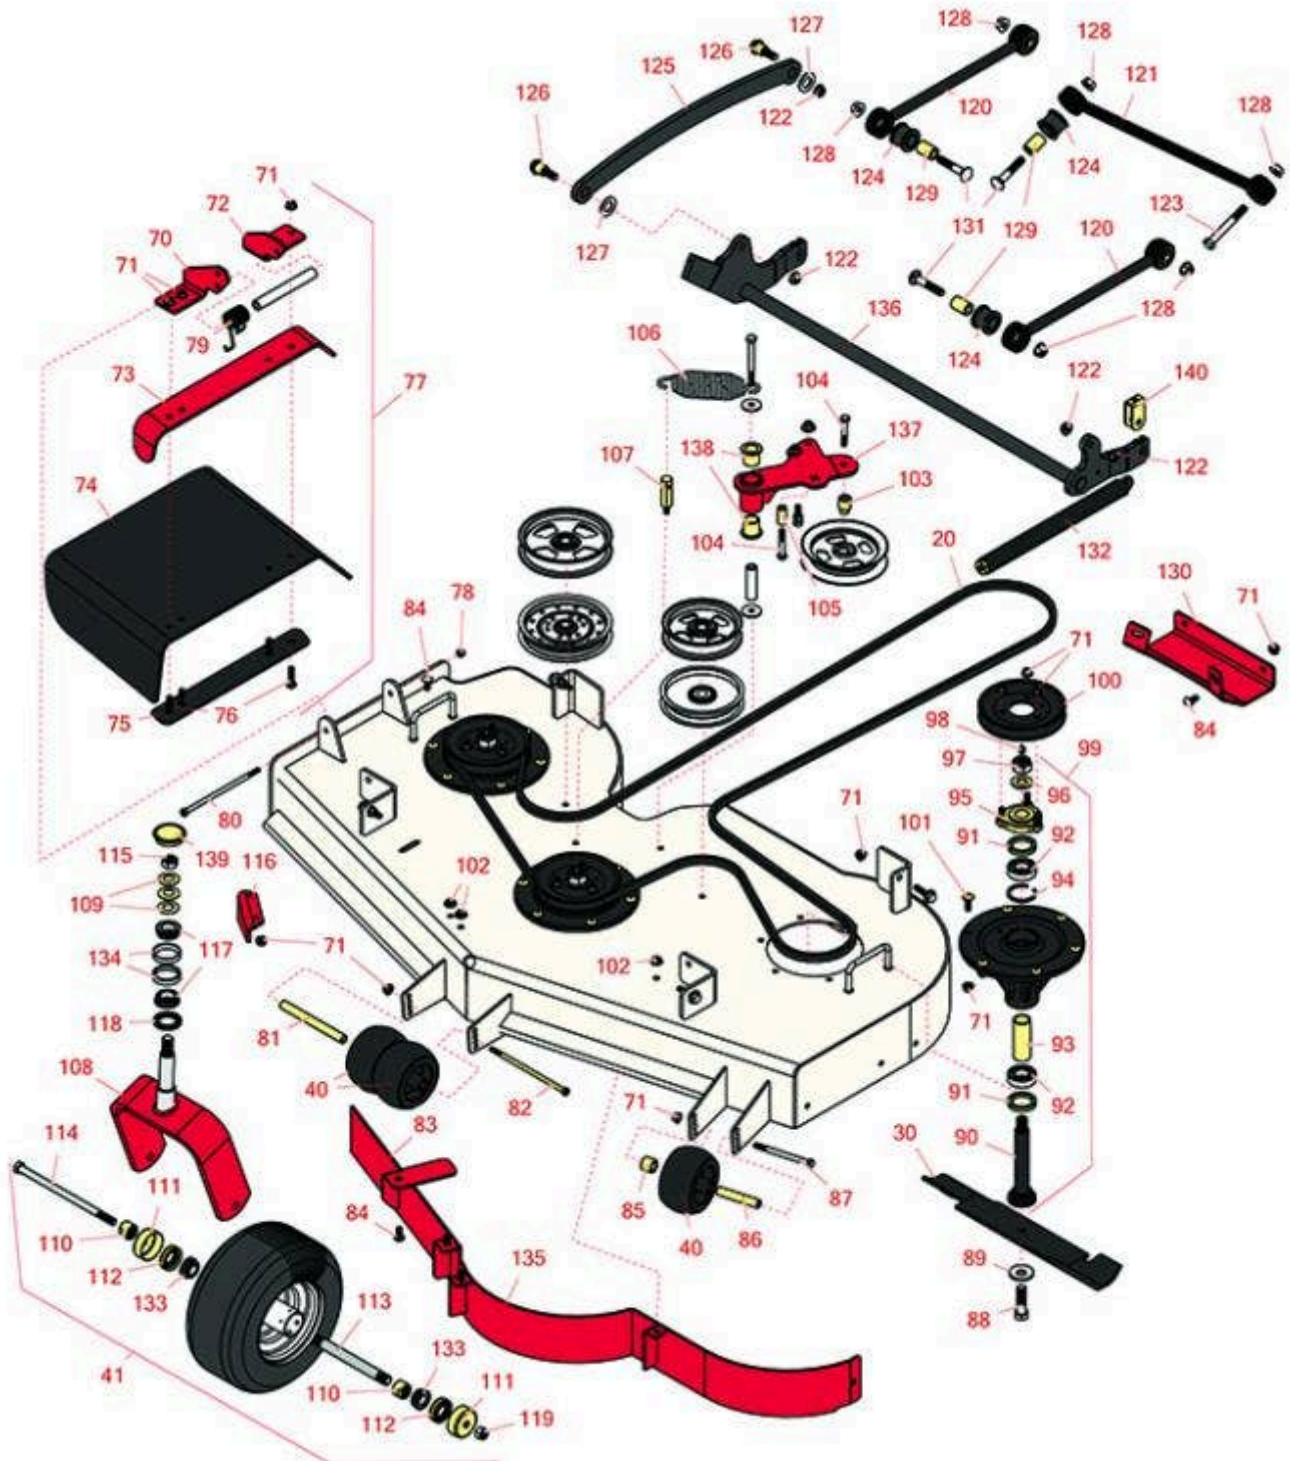

Replaces Toro Z Master Professional 5000 Parts

Zero Turn Mower with 52in deck - Model 74903
52in Side Discharge Deck

All original equipment manufacturers names and part numbers are used for identification purposes only, and we are in no way implying that our products are original equipment parts. Prices subject to change without notice.

Replaces Toro Z Master Professional 5000 Parts

Zero Turn Mower with 52in deck - Model 74903
52in Side Discharge Deck

Item No	R&R Part No.	OEM Part No.	Description	Qty Req	Order Quantity
Belts					
20	R115-7426	115-7426	Belt- V	1	
Rotary Blades					
30	R105-7781-03	105-7781-03	Mower Blade - 18 in High-Flow	3	
30	R108-1117	108-1117	Mower Blade Kit - 18 in High-Flow Set/6	1	
30	R105-7779-03	105-7779-03	Mower Blade - 18 in Recycler	3	
30	R110-0408	110-0408	Mower Blade Kit - 18 in Recycler Set/6	1	
Wheels					
40	R68-2730	1-603299, 68-2730	Wheel - Anti Scalp	3	
41	R109-9127	109-9125, 109-9127	Tire & Wheel - 13x6.50-6 Flat Free	2	
Other Parts Available					
70	R106-3253-01	106-3253-01	Plate-Hinge, Front	1	
<i>Tech Note: (2012-2019)-312000001-404971756:</i>					
71	R104-8301	104-8301, 104-9301, 109-6658, 133-7570	Locknut - 3/8-16 Nylon Flanged	44	
<i>Tech Note: (2011-2019)-311000001-404971756:</i>					
72	R108-4059-01	108-4059-01	Plate-Hinge, Rear	1	
<i>Tech Note: (2013-2019)-313000001-404971756:</i>					
73	R106-3246-01	106-3246-01	Deflector	1	
<i>Tech Note: (2012-2019)-312000001-404971756:</i>					